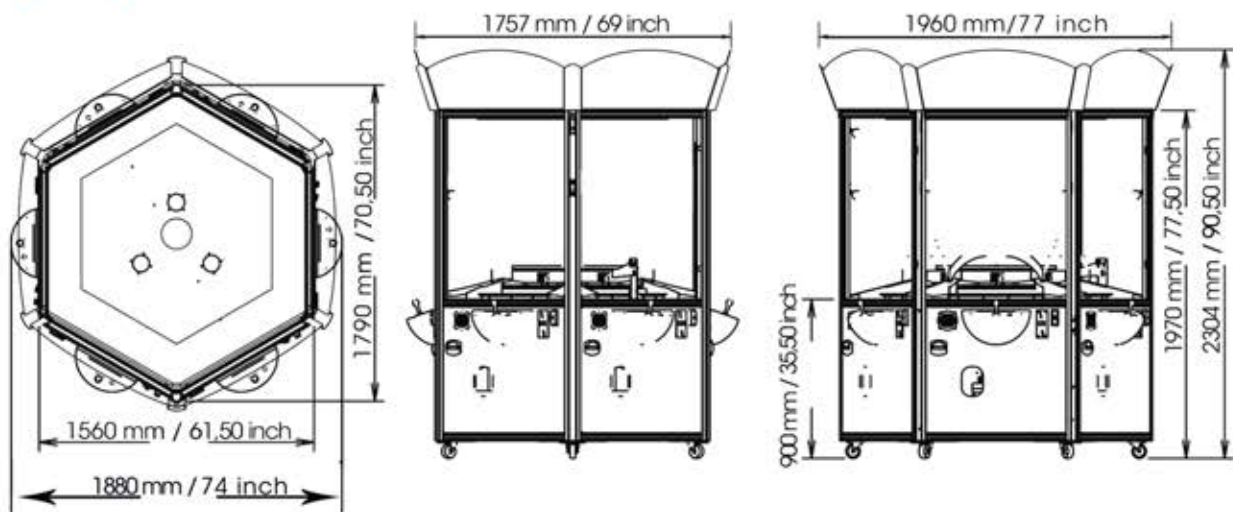

## 6 player

6 player: 230 V / 110 V 50Hz, 1015Watt

Weight = 650 kg / 1433 LBS

1661 Centre Road  
Springvale, VIC, 3171  
03 9676 9190  
www.zax.com.au  
info@zax.com.au