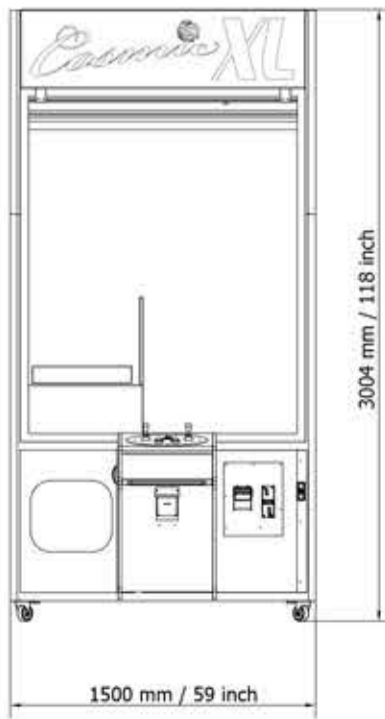

Cosmic XL

3000 mm

Ticket Shapes

Large claw size "L"

Triple dispenser
3 individual removable stackers

XL Size
Mercy tickets
Multicolor changing
LED lightning
Superior ROI

Pusherbox

Weight: 610 kg / 1345 lbs