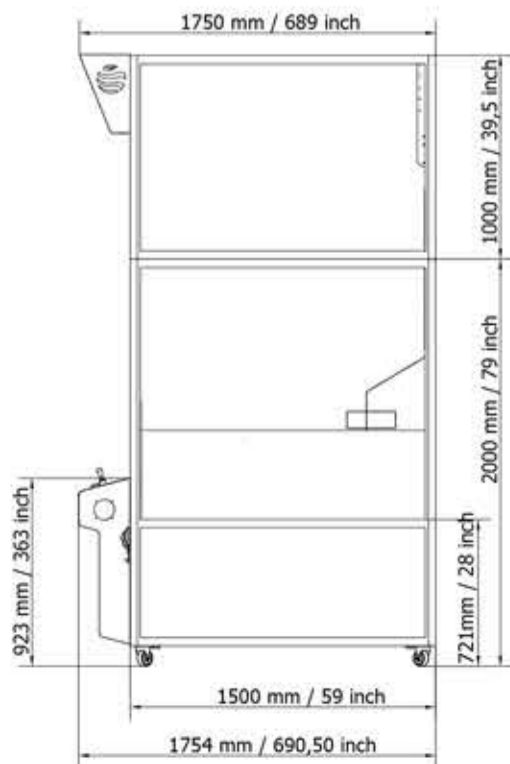

Cosmic XL

3000 mm

Ticket Shapes

Large claw size "L"

Triple dispenser
3 individual removable stackers

XL Size
Mercy tickets
Multicolor changing
LED lightning
Superior ROI

Pusherbox

Weight: 610 kg / 1345 lbs