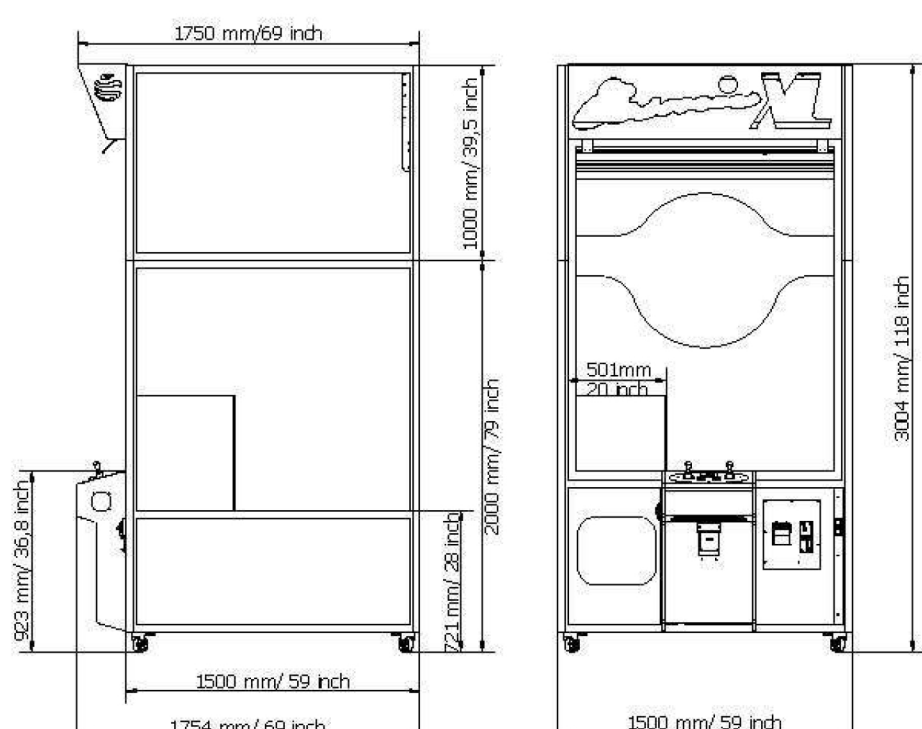

Cosmic XL

Cosmic XL

Bonus game

Triple dispenser
3 individual removable stackers

Fire & bonus button

Storage room

Large claw size "O"

- XL Size
- Bonus game with tickets
- Superior ROI
- Multicolor changing LED lightning

Weight: 470 kg/ 1036 lb