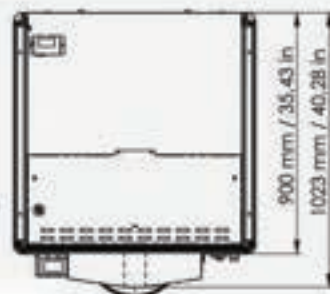

- Exclusive Plush Smurfs available though our Partners.

- Weight = 199kg / 438lbs
- Voltage 100-240V
- Frequency 47-63Hz
- Overload Protection 4AT
- Rated Current 0.7A@230VAC / 1.4@115VAC
- Power Consumption 126W (idle) / 145W (played)