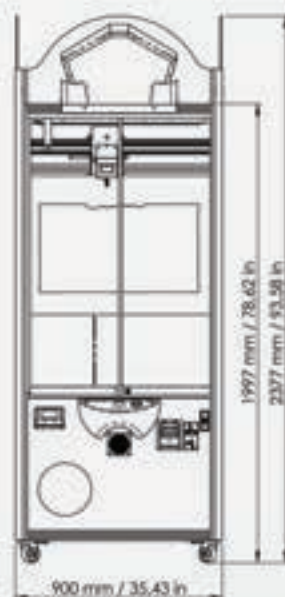

ELAUT NV
T+32 3 780 94 80
sales@elaut.be
www.elaut.com

ELAUT USA
T+1 732 494 4900
info@elautusa.com

ELAUT GERMANY
T+49 6251 855 449
info@elaut.de

ELAUT SPAIN
info@elaut.es
comercial@elaut.es

Elaut-Group.Com

Printed Nov / 2023