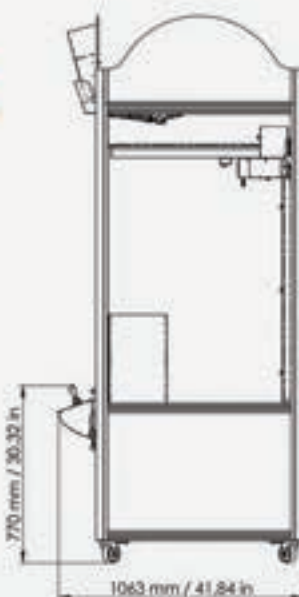

ELAUT NV
T+32 3 780 94 80
sales@elaut.be
www.elaut.com

ELAUT USA
T+1 732 494 4900
info@elautusa.com

ELAUT GERMANY
T+49 6251 855 449
info@elaut.de

ELAUT SPAIN
info@elaut.es
comercial@elaut.es

Elaut-Group.Com

Printed Nov / 2023