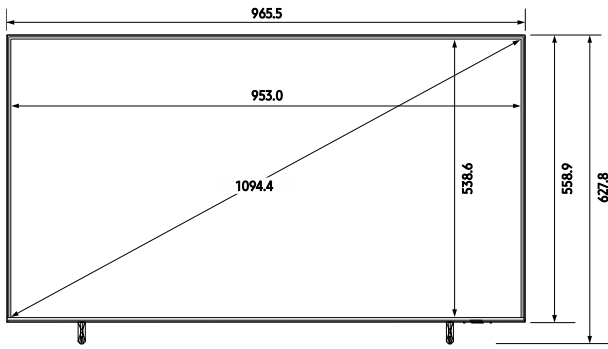

Technical drawings

43"