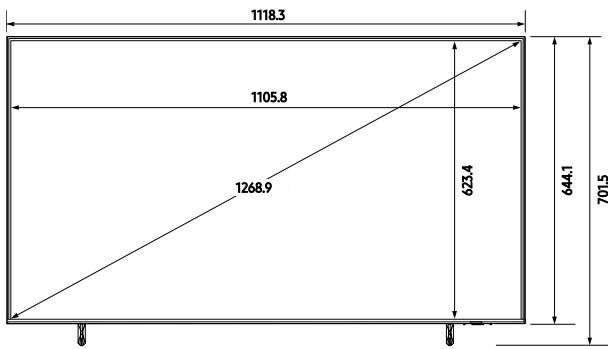

Technical drawings

43"

50"

55"

65"