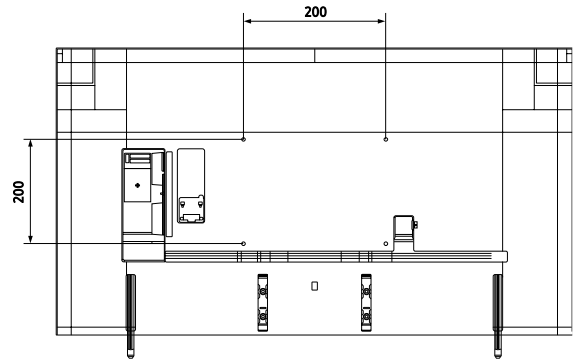

Technical drawings

43"