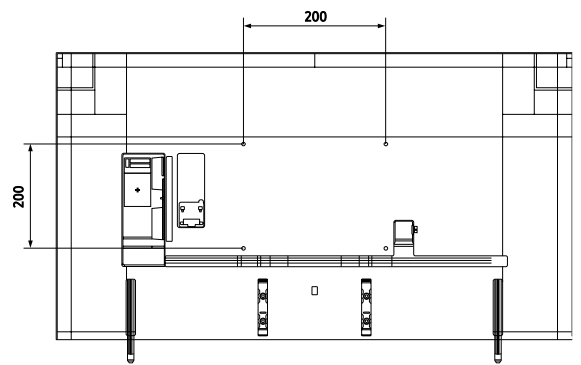

Technical drawings

43"

50"

55"

65"