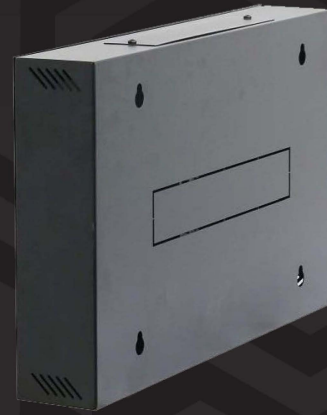

## VSP WALL-MOUNTED CABINETS

COMES IN 4RU, 6RU, 9RU & 18RU WITH TOUGHENED GLASS DOORS, SMALL ROUND LOCK, 10 SETS OF M6 SCREWS & NUTS PACK IN THE RACK, OPEN INSTALL HOLE FOR FAN UNIT, 16PCS FOAMS & OPTIONAL REAR SWING DOOR

## NVR Wall Mount Cabinet