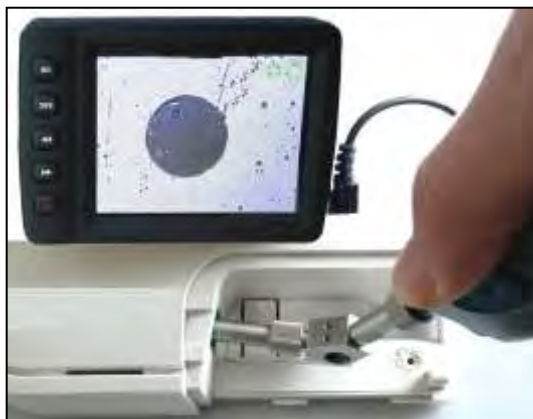

OCI-20BN is a portable optical fiber connector inspector for checking fiber and connector end-face cleanliness, ideal for bench top and fiber optic network installation technicians to eliminate error caused by poor quality or improper cleaning.

OCI-20BN offers excellent viewing on connector/fiber end-face and has a unique feature to record and save image/video of fiber end-face all by itself, with no computer or any external devices needed, which is the only type of its kind in the industry.

- More than 30 Assorted High-precise tips
  Or customize for inspection solutions

Angled tips for corners etc. hard-to-reach applications