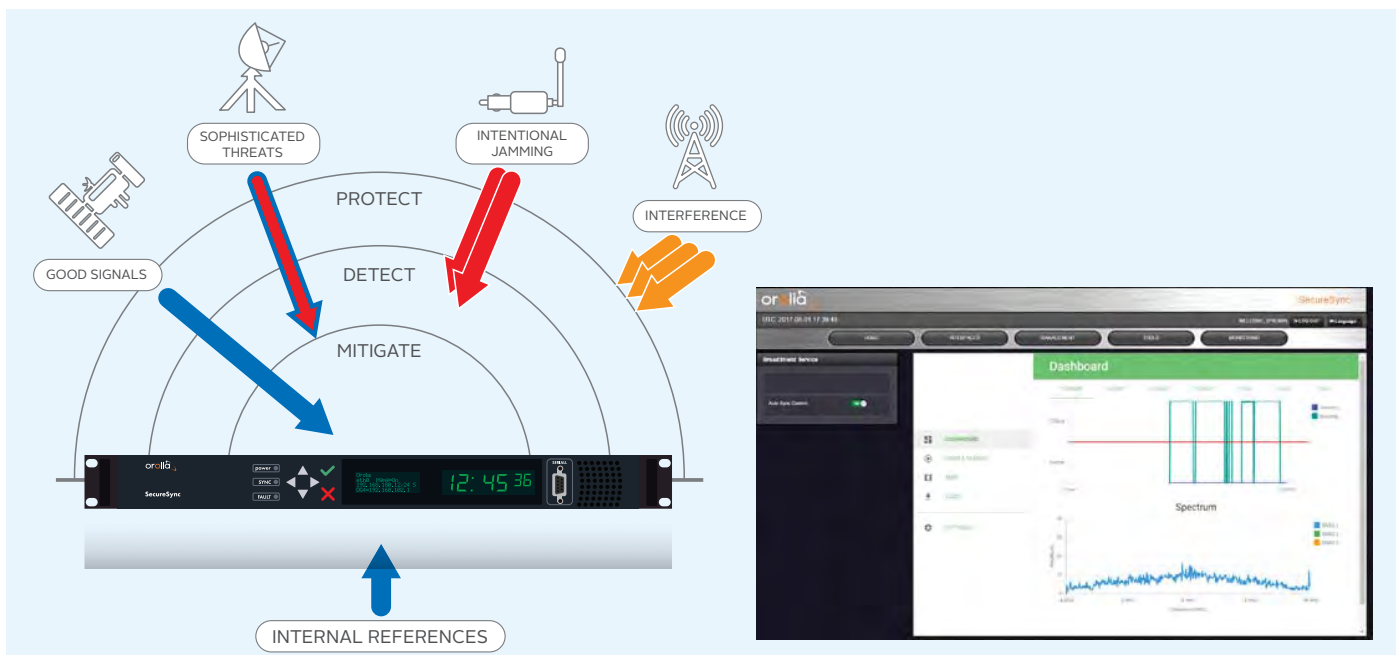

# SecureSync Interference Detection Suite

## Protect Against GPS Jamming and Spoofing

- Jamming and spoofing detection algorithms
- Works with standard SecureSync GPS/GNSS receivers
- No additional hardware required
- Automatic switch to backup synchronization or holdover on detection of GPS/GNSS interference

Armed with feedback from detected anomalies, the SecureSync Interference Detection Suite can mitigate potential performance degrading effects by automatically disabling GPS/GNSS synchronization and switching to other available input references or transitioning into holdover utilizing the precise internal oscillator. Integration into the notification system means that detected events are logged, alarms are generated, and notifications are sent, providing real-time situational awareness.