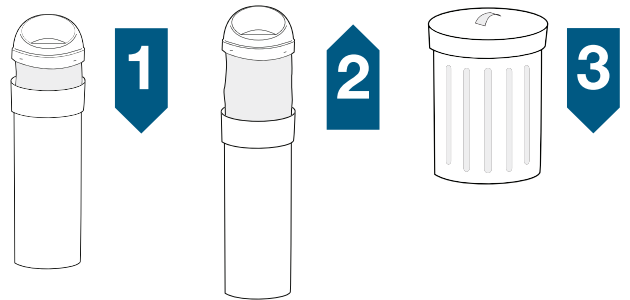

Refilling the TerraCyclic Bio Bin is as simple as 1,2,3

1. Insert a new cartridge into Cylinder Base.
2. Remove the cartridge when full.
3. Place the cartridge in any general rubbish receptacle.

FOR MORE DETAILS AND TO ORDER:

Customer Service

p: 1300 132 428

e: sales@tbcdistribution.com.au

TBC DISTRIBUTION ARE PROUD DISTRIBUTORS FOR:

enquiries@esgasiapacific.com
www.esgasiapacific.com