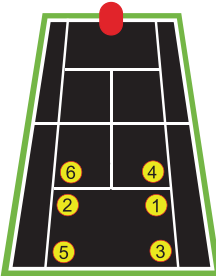

[ATTACK / DEFEND]