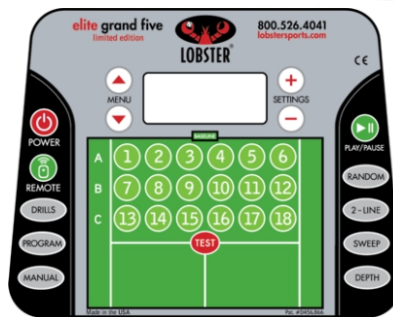

Digital Control Panel & Remote

Optional remote allows players to control: sweep, random oscillation, two line, drills, speed, spin, and feed.

State of the art touch button control panel comes standard with an LCD screen.