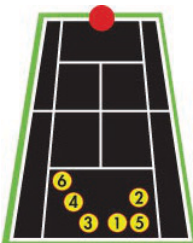

Featuring:-

Lefty

Moonballer

Slicer

The Grinder Drill

The power baseliner

The all-courter

Fully Random Oscillation with variable Speed & Spin