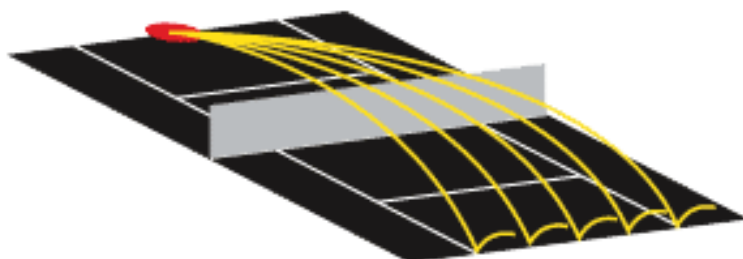

lobster elite one

Challenge you forehand and backhand with random horizontal oscillation

For Only **$3,400** inc GST

Designed for maximum durability, the battery-operated Elite One offers an unparalleled 4-8 hours court time.

It's ergonomic design allows for easy transport with a full hopper. The Elite's 130 kph ground strokes, full corner to corner random oscillation, sky-high lobs and heavy spin will take your game to new levels.

Challenge your forehand and backhand with random horizontal oscillation

Features:

Speed:	20km - 130km
Ball capacity:	150
Feed rate:	2-12 sec
Power:	Battery
Court time:	4-8 Hours
Elevation:	Electronic 0-60°
Weight:	18kg
Spin:	Top & Back
Remote:	Optional
Fast charger:	No
Premium fast charger:	Optional
Warranty:	2 Yrs - unlimited

For information & stockists
please contact us at...
sales@sportco.co.nz