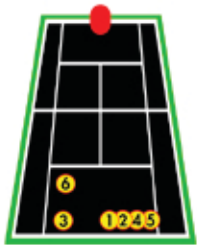

Introducing the new **GRAND 5** For only $6650 inc GST

Grand 5 is equipped with 12 pre-programmed drills - Grinder, Powerbasliner, All Courter, Left, Moonballer, Slicer, Approach, Attack/Defend, and Forehand Plus, Beginner, Intermediate, Advance

Featuring...

[FOREHAND PLUS]