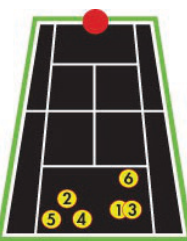

Featuring:-

Lefty

Moonballer

Slicer

The Grinder Drill

The power baseliner

The all-courter

Fully Random Oscillation with variable Speed & Spin