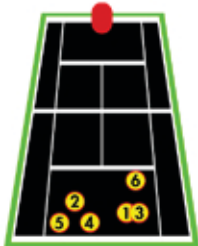

Introducing the new GRAND 5-LE

Limited edition for only $7480 inc GST

Grand 5 Limited Edition is equipped with 12 pre-programmed drills - Grinder, Powerbasliner, All Courter, Left, Moonballer, Slicer, Approach, Attack/Defend, and Forehand Plus, Beginner, Intermediate, Advance

Featuring...

[GRINDER]

Full Programmability:

Cutting edge technology allows you to program shot locations, speed, spin, and feed rate, too. The variations for customizable shots are infinite! Create personalized drills capable of simulating true match play. Anyone can transform the weak points of their game into areas of complete domination.

Digital Control Panel & Remote

Optional remote allows players to control: sweep, random oscillation, two line, drills, speed, spin, and feed.

State of the art touch button control panel comes standard with an LCD screen.

+ 6 other pre programmed drills!

iPhone & iTouch Remote

Download the Lobster Remote App from the App store and turn your iPhone or iTouch into a remote control!

Wifi Installation Devices

iPhone Wifi Remote Control Assembly (optional) $759

Note: iPhone and iTouch not included.
Can only be used with the new Grand Series ball machines.

product specifications