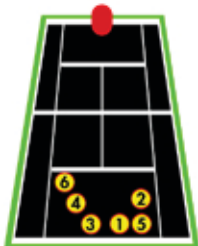

[POWER BASELINER]

Full Programmability:

Cutting edge technology allows you to program shot locations, speed, spin, and feed rate, too. The variations for customizable shots are infinite! Create personalized drills capable of simulating true match play. Anyone can transform the weak points of their game into areas of complete domination.