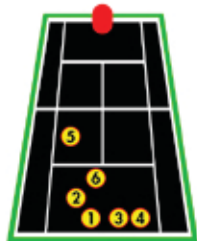

[ALL COURTER]