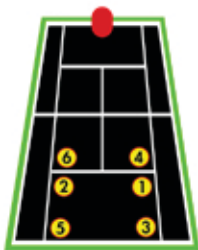

[ATTACK / DEFEND]