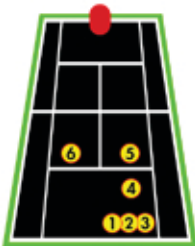

[TRANSITION]