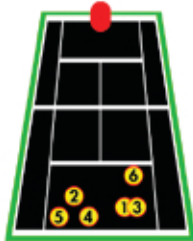

Introducing the new **GRAND 5** For only $6650 inc GST

Grand 5 is equipped with 12 pre-programmed drills - Grinder, Powerbasliner, All Courter, Left, Moonballer, Slicer, Approach, Attack/Defend, and Forehand Plus, Beginner, Intermediate, Advance

Featuring...

[GRINDER]

Full Programmability:

Cutting edge technology allows you to program shot locations, speed, spin, and feed rate, too. The variations for customizable shots are infinite! Create personalized drills capable of simulating true match play. Anyone can transform the weak points of their game into areas of complete domination.

Digital Control Panel & Remote

Optional remote allows players to control: sweep, random oscillation, two line, drills, speed, spin, and feed.

State of the art touch button control panel comes standard with an LCD screen.

+ 6 other pre programmed drills!

iPhone & iTouch Remote

Download the Lobster Remote App from the App store and turn your iPhone or iTouch into a remote control!

Wifi Installation Devices

iPhone Wifi Remote Control Assembly (optional) $759

Note: iPhone and iTouch not included.
Can only be used with the new Grand Series ball machines.

product specifications

customizable drills ..... 6 locations in the back court • infinite variations

oscillation ..... random horizontal
random vertical
fully random horizontal & vertical

pre-programmed drills ..... 12 drills
(see graphics)

two-line function ..... 3 settings
narrow • medium • wide

ball speed 50-130kph

ball capacity 150

feed rate ..... 2 to 12 seconds

power ..... battery

court time ..... 4-8 hrs

elevation ..... electronic, 0-50 degrees

weight ..... 20 kg

spin ..... top, back

20 Function remote control optional - $759

warranty ..... 2 Years