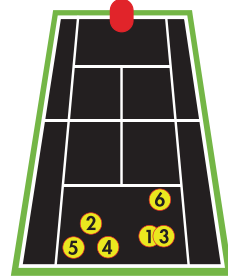

[GRINDER]

+ 8 other preprogrammed drills!

Digital Control Panel & Remotes

Optional standard remote allows players to control: sweep, random oscillation, two line, drills, speed, spin, and feed and more.