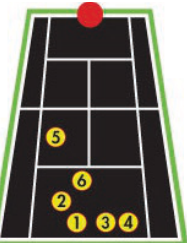

Featuring:-

Lefty

Moonballer

Slicer

The Grinder Drill

The power baseliner

The all-courter

Fully Random Oscillation with variable Speed & Spin