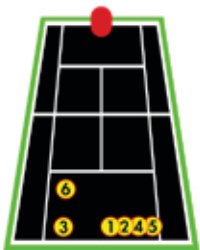

Introducing the new GRAND 5-LE

Limited edition for only $7480 inc GST

Grand 5 Limited Edition is equipped with 12 pre-programmed drills - Grinder, Powerbasliner, All Courter, Left, Moonballer, Slicer, Approach, Attack/Defend, and Forehand Plus, Beginner, Intermediate, Advance

Featuring...

[FOREHAND PLUS]