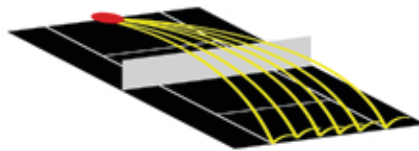

Cutting edge technology allows you to program shot locations, speed, spin, and feed rate, too. The variations for customizable shots are infinite! Create personalized drills capable of simulating true match play. Anyone can transform the weak points of their game into areas of complete domination.