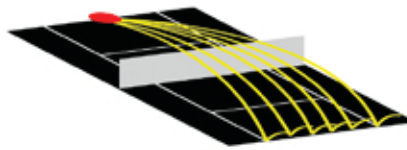

Digital Control Panel & Remote

Optional remote allows players to control: sweep, random oscillation, two line, drills, speed, spin, and feed.

State of the art touch button control panel comes standard with an LCD screen.