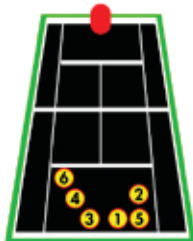

[POWER BASELINER]

Full Programmability:

Cutting edge technology allows you to program shot locations, speed, spin, and feed rate, too. The variations for customizable shots are infinite! Create personalized drills capable of simulating true match play. Anyone can transform the weak points of their game into areas of complete domination.