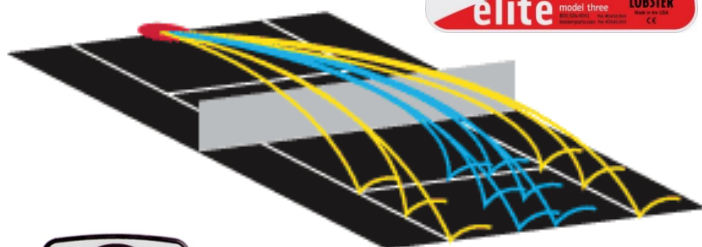

lobster elite three

Adjust the depth of narrow and wide two-line oscillation

For Only $4985 inc GST

With 10 function remote $5,625 inc GST

The Elite Three boldly surpasses features available on any portable tennis ball machines by offering a narrow and wide two-line drill feature.

Experience a machine that simulates match play while possessing the ability to adjust the depth of your two-line drill

Features:

Speed:	20km - 130km
Ball capacity:	150
Feed rate:	2-12 sec
Power:	Battery
Court time:	4-8 Hours
Elevation:	Electronic 0-50°
Weight:	18kg
Spin:	Top & Back
Remote:	Optional
Fast charger:	No
Premium fast charger:	Optional
Warranty:	2 Yrs - unlimited

EL24.WF - Factory Fitted

For information & stockists
please contact us at...
sales@sportco.co.nz