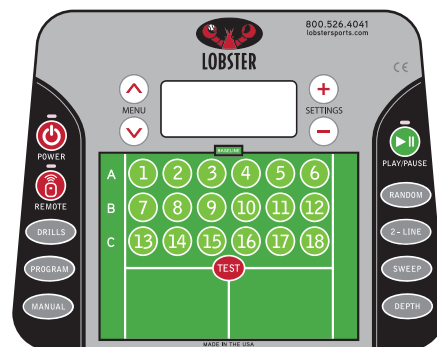

State of the art touch button control panel with an LCD screen.

product specifications

- programmability .... 6 custom drills with 6 shots each, 18 shot locations
- oscillation ..... random horizontal (short, mid, deep) random vertical (left, middle, right) fully random horizontal & vertical (variable speed & spin) triple-oscillation (random depth, fixed speed & spin)
- three-line function ..... 3 settings narrow • medium • wide (short, medium, deep or random)
- pre-programmed drills ..... 12 drills (see graphics to left)
- ball speed..... 50-130 kph
- ball capacity 250
- feed rate .... 2 to 9 seconds, random
- power ..... AC Power
- elevation .... electronic, 0-50 degrees
- spin ..... top, back
- weight ..... 45 Kgs
- dimensions..... 81cmx63cmx120cm
- 20-function wireless remote.. optional
- iPhone remote..... optional
- warranty ..... 2 years unlimited parts labour warranty

For information & stockists please contact us at... sales@sportco.co.nz