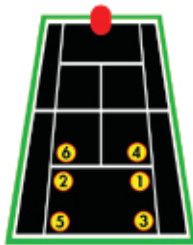

[ATTACK / DEFEND]