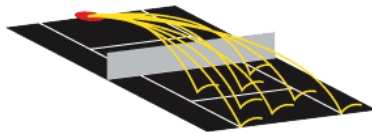

The Elite Grand IV offers a revolutionary design that allows the machine to throw balls throughout the entire spectrum of the court mixing up speed, spin, trajectory and oscillation. This fully random technological advancement allows for the Grand IV to realistically simulate true match play, a feature that is unsurpassed by any portable tennis ball machine on the market.