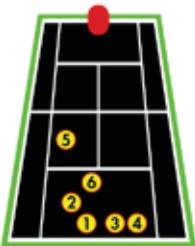

[ALL COURTER]