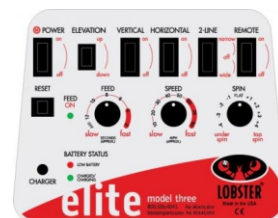

lobster elite three

Adjust the depth of narrow and wide two-line oscillation

For Only $4985 inc GST

With 10 function remote $5,625 inc GST

The Elite Three boldly surpasses features available on any portable tennis ball machines by offering a narrow and wide two-line drill feature.

Experience a machine that simulates match play while possessing the ability to adjust the depth of your two-line drill

Features:

Speed:	20km - 130km
Ball capacity:	150
Feed rate:	2-12 sec
Power:	Battery
Court time:	4-8 Hours
Elevation:	Electronic 0-50°
Weight:	18kg
Spin:	Top & Back
Remote:	Optional
Fast charger:	No
Premium fast charger:	Optional
Warranty:	2 Yrs - unlimited

EL24.WF - Factory Fitted

For information & stockists
please contact us at...
sales@sportco.co.nz