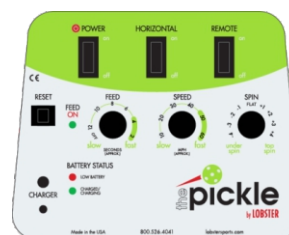

lobster the pickleball

Full-featured pickleball machine that outperforms all others on the market.

For Only **$2519** inc GST

New to the Lobster Sports family of ball machines, the pickle by Lobster is a full-featured pickleball machine that outperforms all others on the market. Our pickleball machine throws balls up to 60 mph and offers both heavy top and backspin. The large hopper holds an impressive 135 pickle balls and the pickle by Lobster can challenge you for up to 4 hours per charge, allowing you to master shots like the dink, drive, lob, and groundstrokes—taking your game to the next level.

For a great workout, the random oscillation will make you focus on your footwork, while the sky-high lob capability will keep you on your toes, improving any weak area of your game.

At only 15.9kg's, the pickle by Lobster's smart design features an inverting hopper, folding handle, and large 8-inch wheels, which make it easy to get the pickle in and out of your car, over curbs, and across any surface to the court.