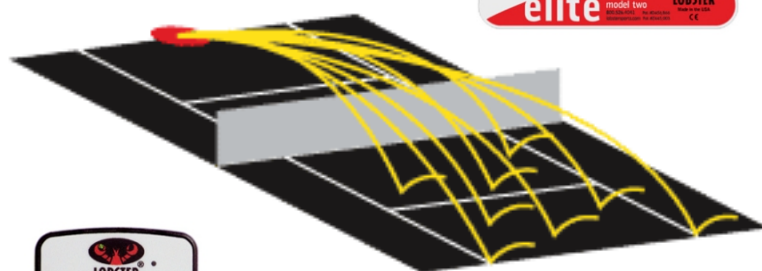

lobster elite two

Simulate match play with left, right, deep and short in a random pattern.

For Only $4,235^{inc GST}

With 10 function remote $4,875^{inc GST}

The Elite Two is in a class of its own with triple oscillation.

Experience match play with the only machine to combine both vertical and horizontal oscillation functions to throw balls throughout the entire court.

Imagine a machine that will challenge all of your strokes while strengthening your footwork and overall fitness.

Features:

Speed:	20km - 130km
Ball capacity:	150
Feed rate:	2-12 sec
Power:	Battery
Court time:	4-8 Hours
Elevation:	Electronic 0-50°
Weight:	18kg
Spin:	Top & Back
Remote:	Optional
Fast charger:	No
Premium fast charger:	Optional
Warranty:	2 Yrs - unlimited

EL24.WF - Factory Fitted

For information & stockists
please contact us at...
sales@sportco.co.nz