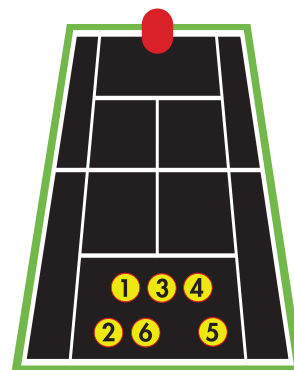

The Approach drill throws balls with various spins and arcs aimed for the player to approach into the court after playing an aggressive ball. This drill will promote correct approach and net position, along with the proper covering of the line.