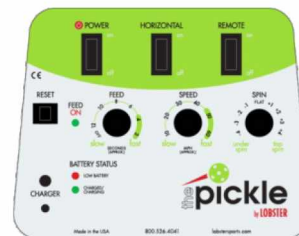

lobster the pickleball

Full-featured pickleball machine that outperforms all others on the market.

For Only $3,279 inc GST

New to the Lobster Sports family of ball machines, the pickle by Lobster is a full-featured pickleball machine that outperforms all others on the market. Our pickleball machine throws balls up to 60 mph and offers both heavy top and backspin. The large hopper holds an impressive 135 pickle balls and the pickle by Lobster can challenge you for up to 4 hours per charge, allowing you to master shots like the dink, drive, lob, and groundstrokes—taking your game to the next level.

For a great workout, the random oscillation will make you focus on your footwork, while the sky-high lob capability will keep you on your toes, improving any weak area of your game.

At only 15.9kg's, the pickle by Lobster's smart design features an inverting hopper, folding handle, and large 8-inch wheels, which make it easy to get the pickle in and out of your car, over curbs, and across any surface to the court.

Features:

Speed:	10 to 60 mph
Ball capacity:	135
Feed rate:	2-12 sec
Power:	Battery
Court time:	2-4 Hours
Elevation:	Manual 0-50°
Weight:	15.9 kg
Spin:	Top & Back
Remote:	Optional
Standard charger:	Included
Premium fast charger:	Optional
Warranty:	2 Yrs - unlimited