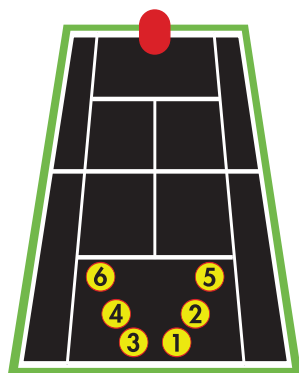

[SLICER]

SLICER

Learn to play against the "slicer and dicer".

Some of the most effective club level players are called "hackers" by their friends. These players can slice or chop their groundstrokes, keeping the ball low and hard to return. To play a "slicer" remember to bend your knees a little lower than normal, minimize unforced errors, and be ready for a long match! These players are usually very steady and will move you all around the court.