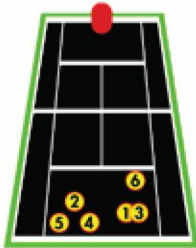

Introducing the new GRAND 5-LE

Limited edition for only $8359 inc GST

Grand 5 Limited Edition is equipped with 12 pre-programmed drills - Grinder, Powerbasliner, All Courter, Left, Moonballer, Slicer, Approach, Attack/Defend, and Forehand Plus, Beginner, Intermediate, Advance

Featuring...

[GRINDER]

Full Programmability:

Cutting edge technology allows you to program shot locations, speed, spin, and feed rate, too. The variations for customizable shots are infinite! Create personalized drills capable of simulating true match play. Anyone can transform the weak points of their game into areas of complete domination.

Digital Control Panel & Remote

Optional remote allows players to control: sweep, random oscillation, two line, drills, speed, spin, and feed.

State of the art touch button control panel comes standard with an LCD screen.

+ 6 other pre programmed drills!

iPhone & iTouch Remote

Download the Lobster Remote App from the App store and turn your iPhone or iTouch into a remote control!

Wifi Installation Devices

iPhone Wifi Remote Control Assembly (optional) $1250

Note: iPhone and iTouch not included.
Can only be used with the new Grand Series ball machines.

product specifications