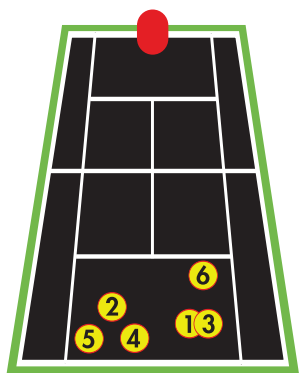

lobster pre-loaded player style drills

available on all **elite grand** and **phenom** series ball machines

[GRINDER]

GRINDER

Practice against this physically challenging style.

The Grinder tries to wear down his opponents physically and mentally, waiting for the other player to make a crucial mistake. Utilizing the back court with different types of spin, this drill throws high, loopy, moderate spin shots that will challenge all players.