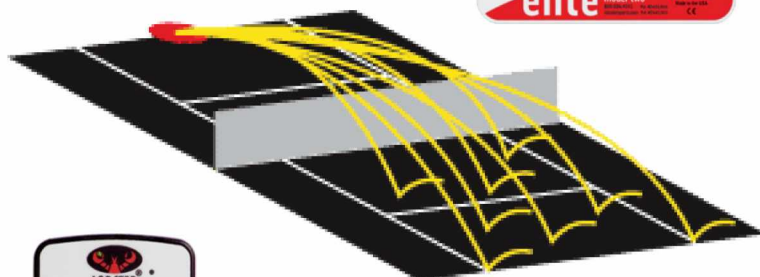

lobster elite two

Simulate match play with left, right, deep and short in a random pattern.

For Only $4,829 inc GST

With 10 function remote $5,519 inc GST

The Elite Two is in a class of its own with triple oscillation.

Experience match play with the only machine to combine both vertical and horizontal oscillation functions to throw balls throughout the entire court.

Imagine a machine that will challenge all of your strokes while strengthening your footwork and overall fitness.

Features:

Speed:	20km - 130km
Ball capacity:	150
Feed rate:	2-12 sec
Power:	Battery
Court time:	4-8 Hours
Elevation:	Electronic 0-50°
Weight:	18kg
Spin:	Top & Back
Remote:	Optional
Fast charger:	No
Premium fast charger:	Optional
Warranty:	2 Yrs - unlimited

EL24.WF - Factory Fitted

For information & stockists
please contact us at...
sales@sportco.co.nz