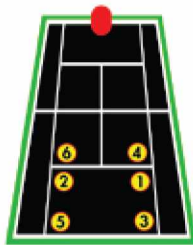

[ATTACK / DEFEND]