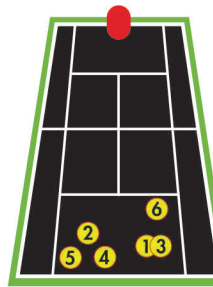

[GRINDER]

+ 8 other preprogrammed drills!

Digital Control Panel & Remotes

Optional standard remote allows players to control: sweep, random oscillation, two line, drills, speed, spin, and feed and more.