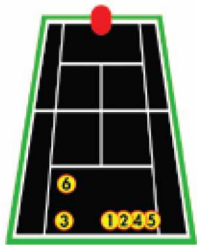

Introducing the new **GRAND 5** For only $7459 inc GST

Grand 5 is equipped with 12 pre-programmed drills - Grinder, Powerbasliner, All Courter, Left, Moonballer, Slicer, Approach, Attack/Defend, and Forehand Plus, Beginner, Intermediate, Advance

Featuring...

[FOREHAND PLUS]