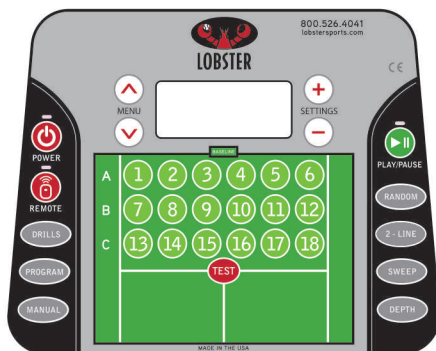

product specifications

- programmability ..... 6 custom drills with 6 shots each, 18 shot locations
- oscillation ..... random horizontal (short, mid, deep) random vertical (left, middle, right) fully random horizontal & vertical (variable speed & spin) triple-oscillation (random depth, fixed speed & spin)
- three-line function ..... 3 settings narrow • medium • wide (short, medium, deep or random)
- pre-programmed drills ..... 12 drills (see graphics to left)
- ball speed ..... 50-130 kph
- ball capacity 250
- feed rate ..... 2 to 9 seconds, random
- power ..... AC Power
- elevation ..... electronic, 0-50 degrees
- spin ..... top, back
- weight ..... 45 Kgs
- dimensions 81cmx63cmx120cm
- 20-function wireless remote.. optional
- iPhone remote..... optional
- warranty ..... 2 years unlimited parts labour warranty

For information & stockists please contact us at... sales@sportco.co.nz