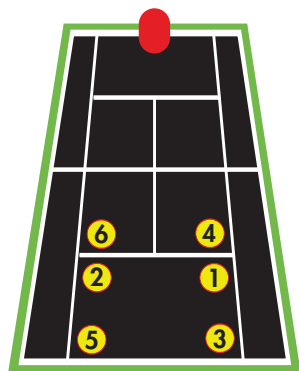

The Approach drill throws balls with various spins and arcs aimed for the player to approach into the court after playing an aggressive ball. This drill will promote correct approach and net position, along with the proper covering of the line.

[BEGINNER]

BEGINNER

Develops consistency for beginners.

Beginners need encouragement and a success. This drill is meant to help beginners improve and build confidence. Concentrate on hitting one shot at a time and recovering to the middle of the baseline. Balls are fed into the middle of court at slow and medium speeds.