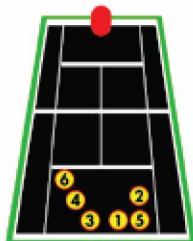

[POWER BASELINER]

Full Programmability:

Cutting edge technology allows you to program shot locations, speed, spin, and feed rate, too. The variations for customizable shots are infinite! Create personalized drills capable of simulating true match play. Anyone can transform the weak points of their game into areas of complete domination.