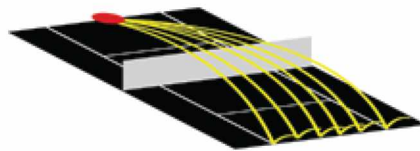

Digital Control Panel & Remote

Optional remote allows players to control: sweep, random oscillation, two line, drills, speed, spin, and feed.

State of the art touch button control panel comes standard with an LCD screen.