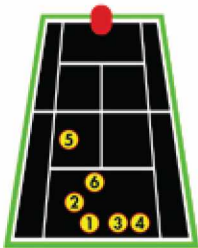

[ALL COURTER]