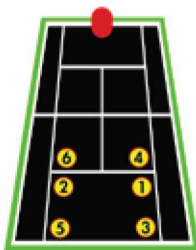

[ATTACK / DEFEND]