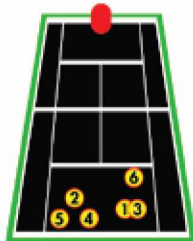

Introducing the new **GRAND 5** For only $7459 inc GST

Grand 5 is equipped with 12 pre-programmed drills - Grinder, Powerbasliner, All Courter, Left, Moonballer, Slicer, Approach, Attack/Defend, and Forehand Plus, Beginner, Intermediate, Advance

Featuring...

[GRINDER]

Full Programmability:

Cutting edge technology allows you to program shot locations, speed, spin, and feed rate, too. The variations for customizable shots are infinite! Create personalized drills capable of simulating true match play. Anyone can transform the weak points of their game into areas of complete domination.

Digital Control Panel & Remote

Optional remote allows players to control: sweep, random oscillation, two line, drills, speed, spin, and feed.

State of the art touch button control panel comes standard with an LCD screen.

+ 6 other pre programmed drills!

iPhone & iTouch Remote

Download the Lobster Remote App from the App store and turn your iPhone or iTouch into a remote control!

Wifi Installation Devices

iPhone Wifi Remote Control Assembly (optional) $1250

Note: iPhone and iTouch not included.
Can only be used with the new Grand Series ball machines.

product specifications

customizable drills ..... 6 locations in the back court • infinite variations

oscillation ..... random horizontal
random vertical
fully random horizontal & vertical

pre-programmed drills ..... 12 drills
(see graphics)

two-line function ..... 3 settings
narrow • medium • wide

ball speed 50-130kph

ball capacity 150

feed rate ..... 2 to 12 seconds

power ..... battery

court time ..... 4-8 hrs

elevation ..... electronic, 0-50 degrees

weight ..... 20 kg

spin ..... top, back

20 Function remote control optional - $850

warranty ..... 2 Years