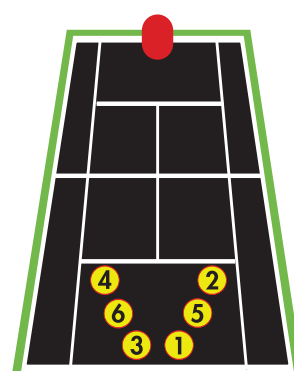

[INTERMEDIATE]

INTERMEDIATE

Improves ability to handle a variety of shots.

Intermediates need to be challenged to reach more advanced levels. This drill helps improve court coverage and execute a variety of shots. The goal for this drill is to place 6 balls behind the service line as close to the back of the court as possible.