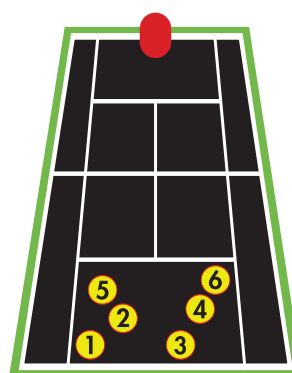

[MOONBALLER]

MOONBALLER

Master the moonballer player style!

Moonballers can be a nightmare to play against. Like slow pitch softball, the high arcing pitch looks like it should be easy to hit, but it's not! To play the moonballer, you need a combination of patience and a good midcourt swinging volley to move forwards and finish the points. Don't be afraid to move back and let the high bouncing ball drop to a more comfortable height.

[SLICER]

SLICER

Learn to play against the "slicer and dicer".

Some of the most effective club level players are called "hackers" by their friends. These players can slice or chop their groundstrokes, keeping the ball low and hard to return. To play a "slicer" remember to bend your knees a little lower than normal, minimize unforced errors, and be ready for a long match! These players are usually very steady and will move you all around the court.