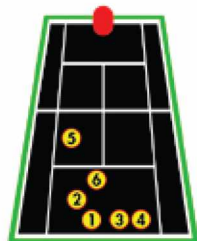

[ALL COURTER]