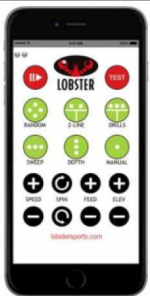

Digital Control Panel & Remote

Optional remote allows players to control: sweep, random oscillation, two line, drills, speed, spin, and feed.

State of the art touch button control panel comes standard with an LCD screen.

+ 6 other pre programmed drills!

iPhone & iTouch Remote

Download the Lobster Remote App from the App store and turn your iPhone or iTouch into a remote control!

Wifi Installation Devices

iPhone Wifi Remote Control Assembly (optional) \$1250