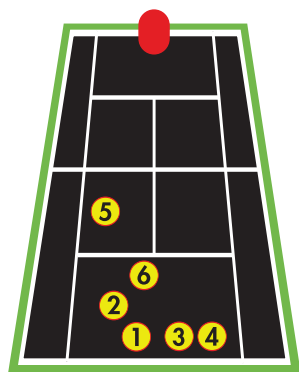

The Grinder tries to wear down his opponents physically and mentally, waiting for the other player to make a crucial mistake. Utilizing the back court with different types of spin, this drill throws high, loopy, moderate spin shots that will challenge all players.

[POWER BASELINER]

POWER BASELINER

Stand tall against this player style drill known for powerful ball speed.

The Power Baseline is a player who is explosive in their shot selection, playing with pace and aggression and minimal spin. This drill exhibits an attacking style, known as "first strike" tennis, which utilizes the full back court with little spin and more ball speed.