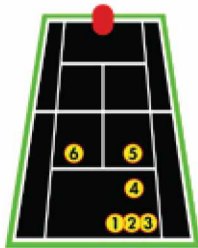

[TRANSITION]