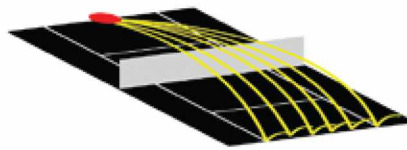

Digital Control Panel & Remote

Optional remote allows players to control: sweep, random oscillation, two line, drills, speed, spin, and feed.

State of the art touch button control panel comes standard with an LCD screen.