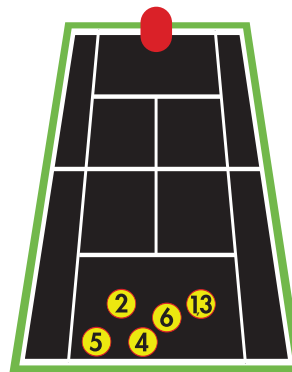

The Grinder tries to wear down his opponents physically and mentally, waiting for the other player to make a crucial mistake. Utilizing the back court with different types of spin, this drill throws high, loopy, moderate spin shots that will challenge all players.

[POWER BASELINER]

POWER BASELINER

Stand tall against this player style drill known for powerful ball speed.

The Power Baseline is a player who is explosive in their shot selection, playing with pace and aggression and minimal spin. This drill exhibits an attacking style, known as "first strike" tennis, which utilizes the full back court with little spin and more ball speed.

[ALL COURTER]

ALL-COURTER

Develop a well-rounded game, as you quickly learn to cover the whole court.

The All-Courter is a player type that focuses their game on tactical savvy. He/she can compete well from the baseline and will come to the net to finish points. When playing against this drill, expect a great deal of shot variety.