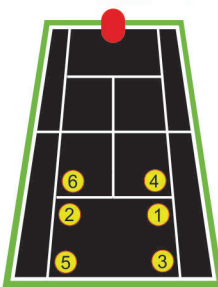

[ATTACK / DEFEND]