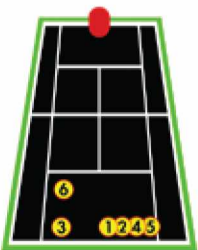

Introducing the new GRAND 5-LE

Limited edition for only $8359 inc GST

Grand 5 Limited Edition is equipped with 12 pre-programmed drills - Grinder, Powerbasliner, All Courter, Left, Moonballer, Slicer, Approach, Attack/Defend, and Forehand Plus, Beginner, Intermediate, Advance

Featuring...

[FOREHAND PLUS]