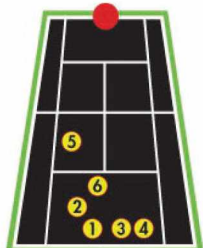

Featuring:-

Lefty

Moonballer

Slicer

The Grinder Drill

The power baseliner

The all-courter

Fully Random Oscillation with variable Speed & Spin