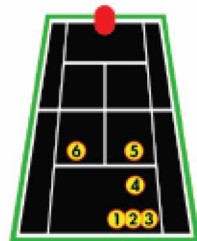

[TRANSITION]