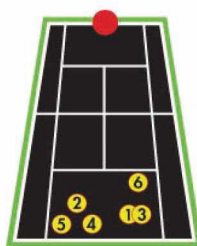

Featuring:-

Lefty

Moonballer

Slicer

The Grinder Drill

The power baseliner

The all-courter

Fully Random Oscillation with variable Speed & Spin