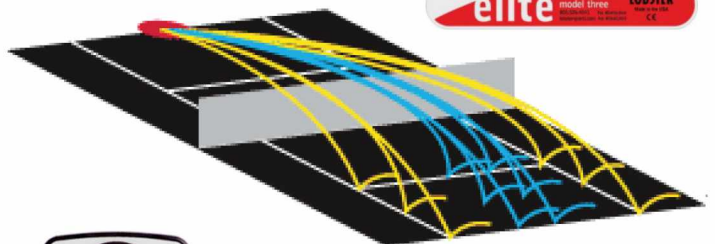

lobster elite three

Adjust the depth of narrow and wide two-line oscillation

For Only $5,669 inc GST

With 10 function remote $6,359 inc GST

The Elite Three boldly surpasses features available on any portable tennis ball machines by offering a narrow and wide two-line drill feature.

Experience a machine that simulates match play while possessing the ability to adjust the depth of your two-line drill

Features:

Speed:	20km - 130km
Ball capacity:	150
Feed rate:	2-12 sec
Power:	Battery
Court time:	4-8 Hours
Elevation:	Electronic 0-50°
Weight:	18kg
Spin:	Top & Back
Remote:	Optional
Fast charger:	No
Premium fast charger:	Optional
Warranty:	2 Yrs - unlimited

EL24.WF - Factory Fitted

For information & stockists
please contact us at...
sales@sportco.co.nz