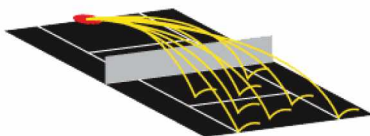

The Elite Grand IV offers a revolutionary design that allows the machine to throw balls throughout the entire spectrum of the court mixing up speed, spin, trajectory and oscillation. This fully random technological advancement allows for the Grand IV to realistically simulate true match play, a feature that is unsurpassed by any portable tennis ball machine on the market.