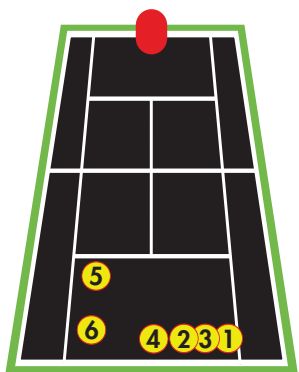

[ATTACK / DEFEND]

ATTACK / DEFEND

Learn to move in all directions from the baseline.

The Attack/Defend drill throws balls using greater ball speed and minimal spin making the player move in and out of the corners and across the baseline quickly. This will put emphasis on the mental and physical aspects needed to both attack and defend against your opponent's shots.

[INTERMEDIATE]

INTERMEDIATE

Improves ability to handle a variety of shots.

Intermediates need to be challenged to reach more advanced levels. This drill helps improve court coverage and execute a variety of shots. The goal for this drill is to place 6 balls behind the service line as close to the back of the court as possible.