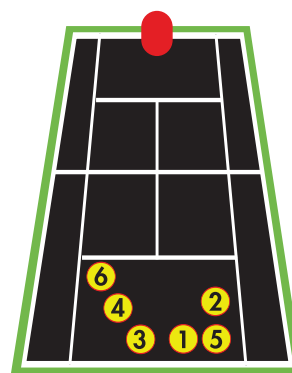

The Grinder tries to wear down his opponents physically and mentally, waiting for the other player to make a crucial mistake. Utilizing the back court with different types of spin, this drill throws high, loopy, moderate spin shots that will challenge all players.