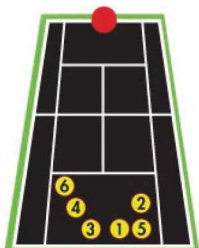

Featuring:-

Lefty

Moonballer

Slicer

The Grinder Drill

The power baseliner

The all-courter

Fully Random Oscillation with variable Speed & Spin