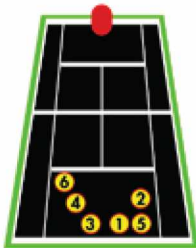

[POWER BASELINER]

Full Programmability:

Cutting edge technology allows you to program shot locations, speed, spin, and feed rate, too. The variations for customizable shots are infinite! Create personalized drills capable of simulating true match play. Anyone can transform the weak points of their game into areas of complete domination.