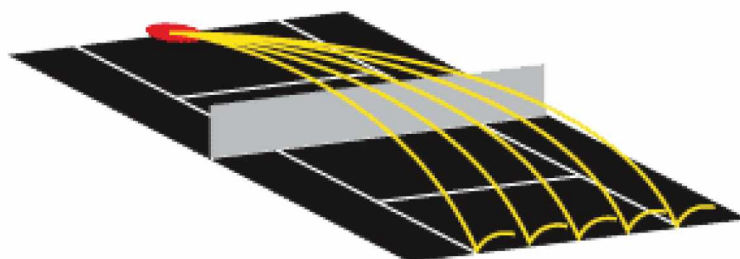

lobster elite one

Challenge you forehand and backhand with random horizontal oscillation

For Only **$3,879** inc GST

Designed for maximum durability, the battery-operated Elite One offers an unparalleled 4-8 hours court time.

It's ergonomic design allows for easy transport with a full hopper. The Elite's 130 kph ground strokes, full corner to corner random oscillation, sky-high lobs and heavy spin will take your game to new levels.

Challenge your forehand and backhand with random horizontal oscillation

Features:

Speed:	20km - 130km
Ball capacity:	150
Feed rate:	2-12 sec
Power:	Battery
Court time:	4-8 Hours
Elevation:	Electronic 0-60°
Weight:	18kg
Spin:	Top & Back
Remote:	Optional
Fast charger:	No
Premium fast charger:	Optional
Warranty:	2 Yrs - unlimited

For information & stockists
please contact us at...
sales@sportco.co.nz