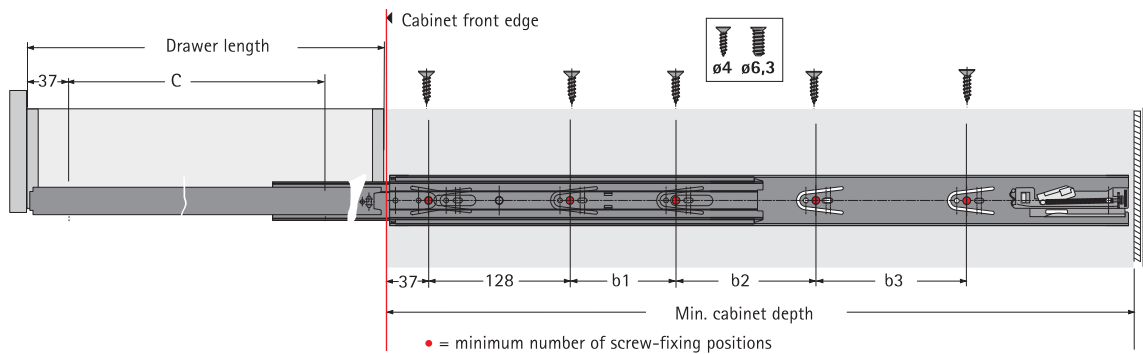

# Full-extension for wooden drawers Ball bearing slide KA 4532 Silent System BM Load capacity 35 kg

- Precision full-extension slide with integrated soft close mechanism
- Bottom mounted
- Using a release lever, the drawer can be detached from the slide and thus removed and re-fitted with ease.
- Smooth action and high side stability
- Installation width 12,7 mm
- Steel chrome-plated

Drawer length mm	Min. cabinet depth mm	Hole spacing mm				Product code	PU
		b1	b2	b3	C		
350	354	64	-	-	280	9 114 553	10 sets
400	404	64	-	-	315	9 114 554	10 sets
450	454	96	-	-	365	9 114 555	10 sets
500	504	96	64	-	415	9 114 557	10 sets
550	554	96	128	-	465	9 114 558	10 sets
600	604	96	160	-	515	9 114 559	10 sets
650	654	96	128	96	565	9 114 560	10 sets

### Fixing screws

	Dimensions mm	Product code	PU
	ø 6,3 x 10,5	0 051 264	200
	ø 6,3 x 14	0 051 265	200
	ø 4,0 x 16	0 010 085	200

Processing technology see group 2