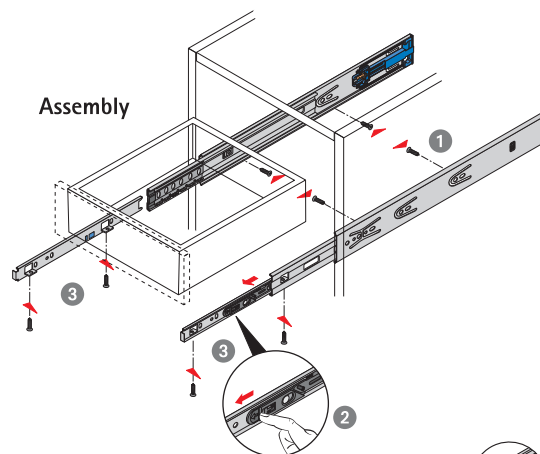

# Full-extension for wooden drawers Ball bearing slide KA 4532 Silent System BM Load capacity 35 kg

- Precision full-extension slide with integrated soft close mechanism
- Bottom mounted
- Using a release lever, the drawer can be detached from the slide and thus removed and re-fitted with ease.
- Smooth action and high side stability
- Installation width 12,7 mm
- Steel chrome-plated

Drawer length mm	Min. cabinet depth mm	Hole spacing mm				Product code	PU
		b1	b2	b3	C		
350	354	64	-	-	280	9 114 553	10 sets
400	404	64	-	-	315	9 114 554	10 sets
450	454	96	-	-	365	9 114 555	10 sets
500	504	96	64	-	415	9 114 557	10 sets
550	554	96	128	-	465	9 114 558	10 sets
600	604	96	160	-	515	9 114 559	10 sets
650	654	96	128	96	565	9 114 560	10 sets

### Fixing screws

	Dimensions mm	Product code	PU
	ø 6,3 x 10,5	0 051 264	200
	ø 6,3 x 14	0 051 265	200
	ø 4,0 x 16	0 010 085	200

Processing technology see group 2