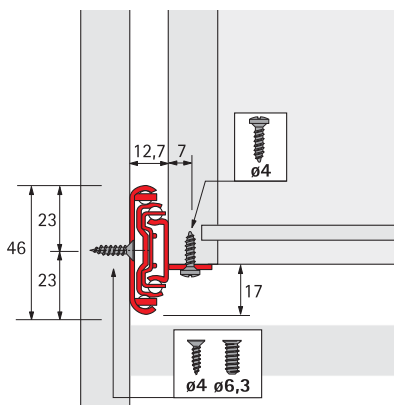

# Full-extension for wooden drawers Ball bearing slide KA 4532 Silent System BM Load capacity 35 kg

- Precision full-extension slide with integrated soft close mechanism
- Bottom mounted
- Using a release lever, the drawer can be detached from the slide and thus removed and re-fitted with ease.
- Smooth action and high side stability
- Installation width 12,7 mm
- Steel chrome-plated

Drawer length mm	Min. cabinet depth mm	Hole spacing mm				Product code	PU
		b1	b2	b3	C		
350	354	64	-	-	280	9 114 553	10 sets
400	404	64	-	-	315	9 114 554	10 sets
450	454	96	-	-	365	9 114 555	10 sets
500	504	96	64	-	415	9 114 557	10 sets
550	554	96	128	-	465	9 114 558	10 sets
600	604	96	160	-	515	9 114 559	10 sets
650	654	96	128	96	565	9 114 560	10 sets

### Fixing screws

	Dimensions mm	Product code	PU
	ø 6,3 x 10,5	0 051 264	200
	ø 6,3 x 14	0 051 265	200
	ø 4,0 x 16	0 010 085	200

Processing technology see group 2