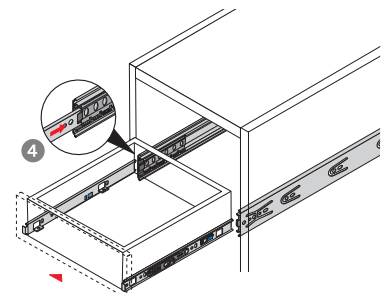

# Full-extension for wooden drawers Ball bearing slide KA 4532 Silent System BM Load capacity 35 kg

- Precision full-extension slide with integrated soft close mechanism
- Bottom mounted
- Using a release lever, the drawer can be detached from the slide and thus removed and re-fitted with ease.
- Smooth action and high side stability
- Installation width 12,7 mm
- Steel chrome-plated

Drawer length mm	Min. cabinet depth mm	Hole spacing mm				Product code	PU
		b1	b2	b3	C		
350	354	64	-	-	280	9 114 553	10 sets
400	404	64	-	-	315	9 114 554	10 sets
450	454	96	-	-	365	9 114 555	10 sets
500	504	96	64	-	415	9 114 557	10 sets
550	554	96	128	-	465	9 114 558	10 sets
600	604	96	160	-	515	9 114 559	10 sets
650	654	96	128	96	565	9 114 560	10 sets

### Fixing screws

	Dimensions mm	Product code	PU
	ø 6,3 x 10,5	0 051 264	200
	ø 6,3 x 14	0 051 265	200
	ø 4,0 x 16	0 010 085	200

Processing technology see group 2