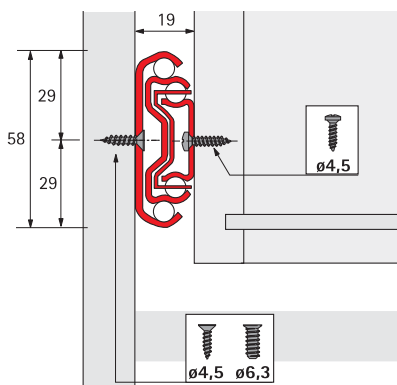

Over-extension for wooden drawers Ball bearing slide KA 4620 Load capacity 90 kg

- Precision full-extension slide with pull-out stop and roll-out prevention
- Side mounted
- Using a release lever, the drawer can be detached from the slide and thus removed and re-fitted with ease.
- Smooth action and high side stability
- Galvanized steel, blue passivated

Drawer length mm	Min. cabinet depth mm	Hole spacing mm			Product code	PU
		b1	b2	C		
450	454	272	42	320	0 041 393	1 set
500	504	325	42,5	370	0 041 394	1 set
550	554	375	42,5	420	0 041 395	1 set
600	604	425	42	470	0 041 396	1 set
650	654	475	42,5	520	0 041 397	1 set
700	704	525	42,5	570	0 041 398	1 set

Assembly

Fixing screws

	Dimensions mm	Product code	PU
	ø 6,3 x 10,5	0 051 264	200
	ø 6,3 x 14	0 051 265	200

Processing technology see group 2