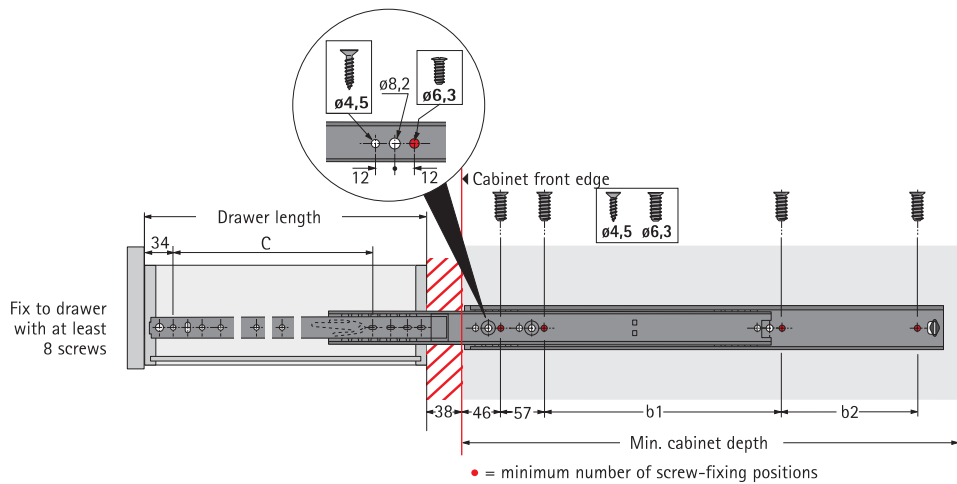

Over-extension for wooden drawers Ball bearing slide KA 4620 Load capacity 90 kg

- Precision full-extension slide with pull-out stop and roll-out prevention
- Side mounted
- Using a release lever, the drawer can be detached from the slide and thus removed and re-fitted with ease.
- Smooth action and high side stability
- Galvanized steel, blue passivated

Drawer length mm	Min. cabinet depth mm	Hole spacing mm			Product code	PU
		b1	b2	C		
450	454	272	42	320	0 041 393	1 set
500	504	325	42,5	370	0 041 394	1 set
550	554	375	42,5	420	0 041 395	1 set
600	604	425	42	470	0 041 396	1 set
650	654	475	42,5	520	0 041 397	1 set
700	704	525	42,5	570	0 041 398	1 set

Assembly

Fixing screws

	Dimensions mm	Product code	PU
	ø 6,3 x 10,5	0 051 264	200
	ø 6,3 x 14	0 051 265	200

Processing technology see group 2