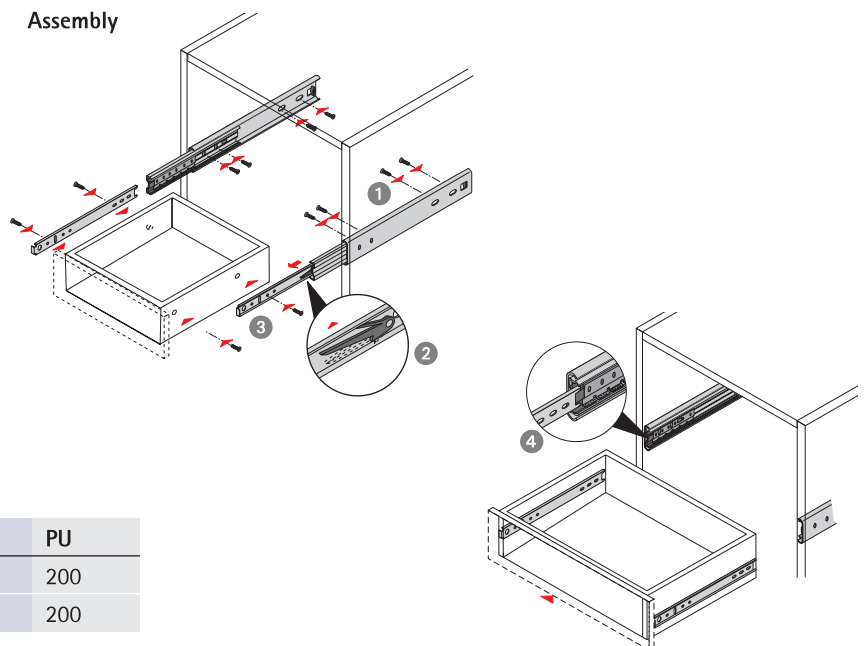

Over-extension for wooden drawers Ball bearing slide KA 4620 Load capacity 90 kg

- Precision full-extension slide with pull-out stop and roll-out prevention
- Side mounted
- Using a release lever, the drawer can be detached from the slide and thus removed and re-fitted with ease.
- Smooth action and high side stability
- Galvanized steel, blue passivated

Drawer length mm	Min. cabinet depth mm	Hole spacing mm			Product code	PU
		b1	b2	C		
450	454	272	42	320	0 041 393	1 set
500	504	325	42,5	370	0 041 394	1 set
550	554	375	42,5	420	0 041 395	1 set
600	604	425	42	470	0 041 396	1 set
650	654	475	42,5	520	0 041 397	1 set
700	704	525	42,5	570	0 041 398	1 set

Assembly

Fixing screws

	Dimensions mm	Product code	PU
	ø 6,3 x 10,5	0 051 264	200
	ø 6,3 x 14	0 051 265	200

Processing technology see group 2