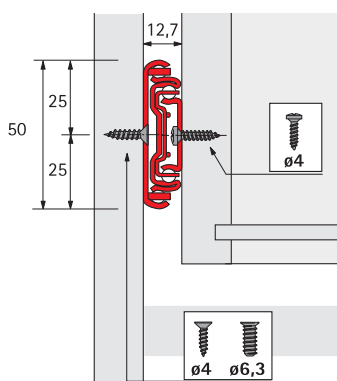

Over-extension for wooden drawers

Ball bearing slide KA 4932

Load capacity 60 kg

- Precision full-extension slide with pull-out stop and roll-out prevention
- Side mounted
- Using a release lever, the drawer can be detached from the slide and thus removed and re-fitted with ease.
- Smooth action and high side stability
- Galvanized steel, blue passivated

Drawer length mm	Min. cabinet depth mm	Hole spacing mm					Product code	PU
		b1	b2	b3	b4	C		
350	354	-	-	-	-	292	0 041 358	1 set
400	404	96	-	-	-	342	0 041 359	1 set
450	454	128	-	-	-	392	0 041 361	1 set
500	504	128	64	-	-	442	0 041 362	1 set
550	554	128	64	32	32	492	0 041 363	1 set
600	604	128	96	32	32	542	0 041 364	1 set
650	654	128	160	32	32	592	0 041 365	1 set

Assembly

Fixing screws

	Dimensions mm	Product code	PU
	ø 6,3 x 10,5	0 051 264	200
	ø 6,3 x 14	0 051 265	200
	ø 4,0 x 16	0 010 085	200

Processing technology see group 2