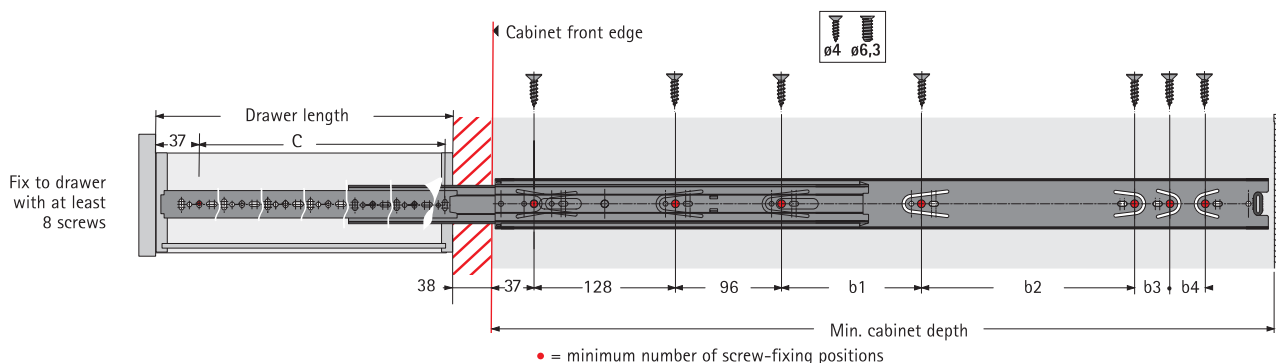

Over-extension for wooden drawers

Ball bearing slide KA 4932

Load capacity 60 kg

- Precision full-extension slide with pull-out stop and roll-out prevention
- Side mounted
- Using a release lever, the drawer can be detached from the slide and thus removed and re-fitted with ease.
- Smooth action and high side stability
- Galvanized steel, blue passivated

Drawer length mm	Min. cabinet depth mm	Hole spacing mm					Product code	PU
		b1	b2	b3	b4	C		
350	354	-	-	-	-	292	0 041 358	1 set
400	404	96	-	-	-	342	0 041 359	1 set
450	454	128	-	-	-	392	0 041 361	1 set
500	504	128	64	-	-	442	0 041 362	1 set
550	554	128	64	32	32	492	0 041 363	1 set
600	604	128	96	32	32	542	0 041 364	1 set
650	654	128	160	32	32	592	0 041 365	1 set

Assembly

Fixing screws

	Dimensions mm	Product code	PU
	ø 6,3 x 10,5	0 051 264	200
	ø 6,3 x 14	0 051 265	200
	ø 4,0 x 16	0 010 085	200

Processing technology see group 2