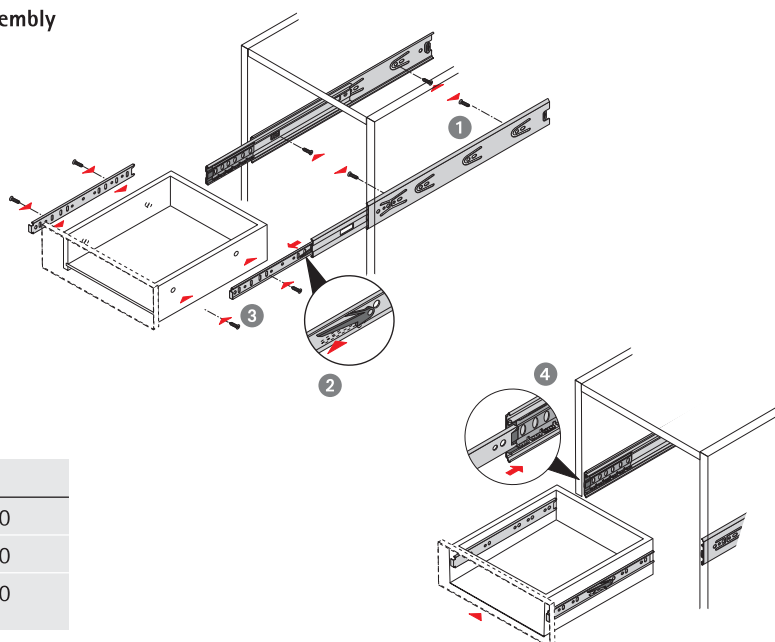

Over-extension for wooden drawers

Ball bearing slide KA 4932

Load capacity 60 kg

- Precision full-extension slide with pull-out stop and roll-out prevention
- Side mounted
- Using a release lever, the drawer can be detached from the slide and thus removed and re-fitted with ease.
- Smooth action and high side stability
- Galvanized steel, blue passivated

Drawer length mm	Min. cabinet depth mm	Hole spacing mm					Product code	PU
		b1	b2	b3	b4	C		
350	354	-	-	-	-	292	0 041 358	1 set
400	404	96	-	-	-	342	0 041 359	1 set
450	454	128	-	-	-	392	0 041 361	1 set
500	504	128	64	-	-	442	0 041 362	1 set
550	554	128	64	32	32	492	0 041 363	1 set
600	604	128	96	32	32	542	0 041 364	1 set
650	654	128	160	32	32	592	0 041 365	1 set

Assembly

Fixing screws

	Dimensions mm	Product code	PU
	ø 6,3 x 10,5	0 051 264	200
	ø 6,3 x 14	0 051 265	200
	ø 4,0 x 16	0 010 085	200

Processing technology see group 2