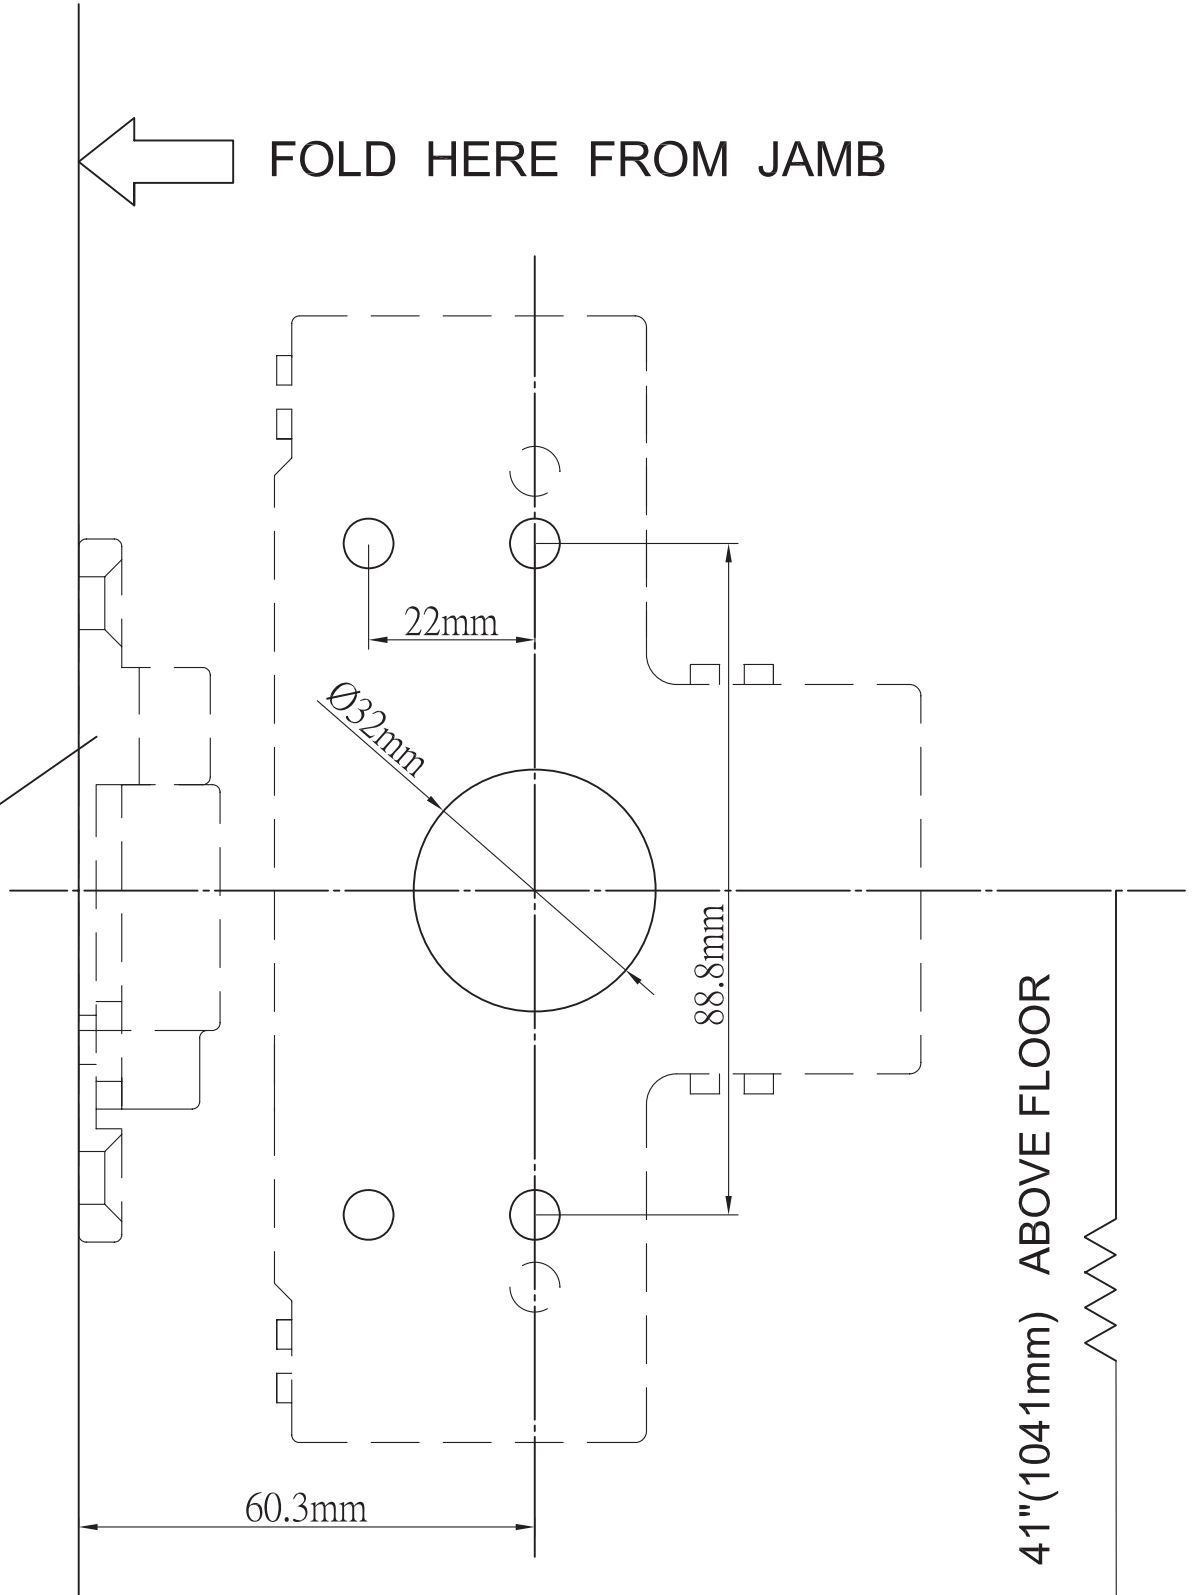

TEMPLATE OF SGPD200/200-F & SGPD250/250-F (1:1)

FOLD HERE FROM JAMB

STRIKE

41" (1041mm) ABOVE FLOOR