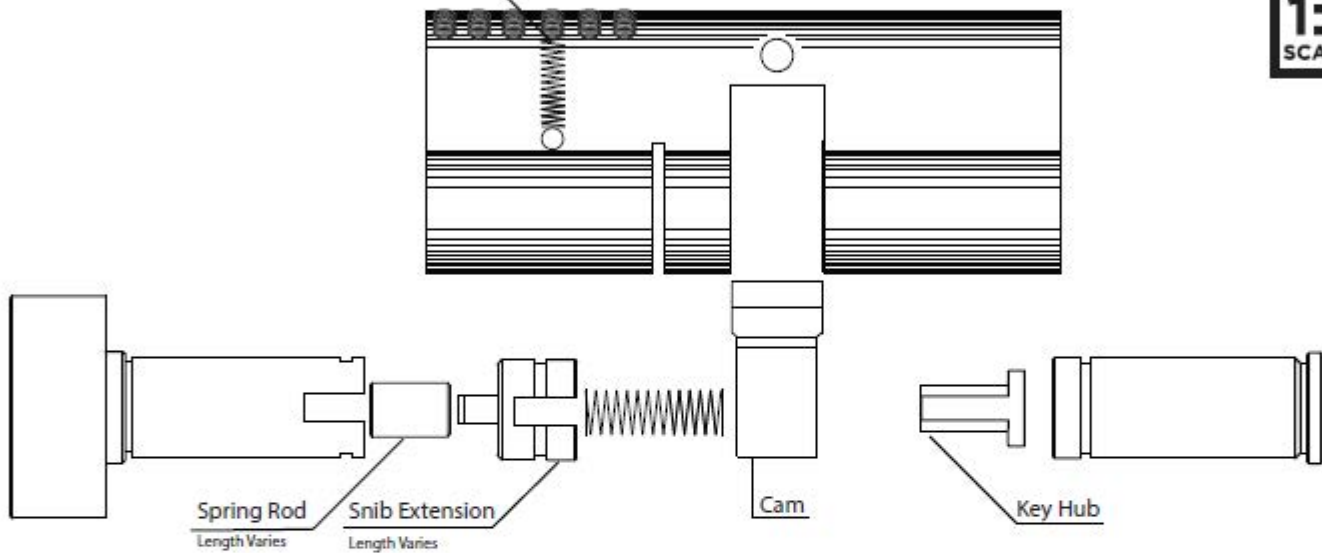

LOCKTON
commercial

EUROSPAN SNIB CONVERSION KIT [Exploded View]

OFFSET - SNIB SIDE EXTENDED

Snib Locating Spring & Bearing
Fitted in PIN 4

1:1
SCALE

OFFSET - KEYED SIDE EXTENDED

Snib Locating Spring & Bearing
Fitted in PIN 4

1:1
SCALE