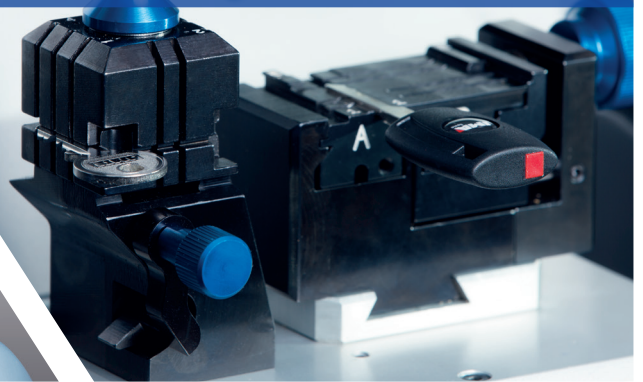

JMA[®]

MULTICODE

THE FAST AND COMPACT ALL-IN-ONE SOLUTION
Copies flat, security and vehicle keys

MULTICODE

With the new MULTICODE, JMA offers an all-in-one professional solution for your business. Its multi-functional nature means it can cut to code and copy flat, security and vehicle keys without needing to switch machines. Witness its power and speed for cutting keys in a single motion and discover its cutting-edge technology, which uses a tablet and the JMAKEYPRO app for duplicating the entire catalogue of JMA keys and their equivalents.

www.jmakeys.com.au

KEY-CUTTING MACHINE MULTICODE

NEW TECHNOLOGY

The JMAKeyPro app is operated through a touchscreen tablet and includes the entire catalogue of JMA keys and their equivalents.

MULTIFUNCTIONALITY

Copies flat, security and vehicle keys

KEY CUTTING IN A SINGLE MOTION

A powerful motor for cutting keys fast and in a single motion.

INTERCHANGEABLE CLASPS

Clamp for security keys with interchangeable clasps. Includes the innovative dual purpose system on each clasp.