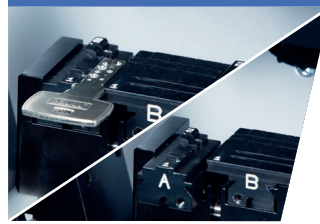

JMA[®]

MULTICODE

THE FAST AND COMPACT ALL-IN-ONE SOLUTION
Copies flat, security and vehicle keys

MULTICODE

With the new MULTICODE, JMA offers an all-in-one professional solution for your business. Its multi-functional nature means it can cut to code and copy flat, security and vehicle keys without needing to switch machines. Witness its power and speed for cutting keys in a single motion and discover its cutting-edge technology, which uses a tablet and the JMAKEYPRO app for duplicating the entire catalogue of JMA keys and their equivalents.

www.jmakeys.com.au

KEY-CUTTING MACHINE MULTICODE

NEW TECHNOLOGY

The JMAKeyPro app is operated through a touchscreen tablet and includes the entire catalogue of JMA keys and their equivalents.

MULTIFUNCTIONALITY

Copies flat, security and vehicle keys

KEY CUTTING IN A SINGLE MOTION

A powerful motor for cutting keys fast and in a single motion.

INTERCHANGEABLE CLASPS

Clamp for security keys with interchangeable clasps. Includes the innovative dual purpose system on each clasp.