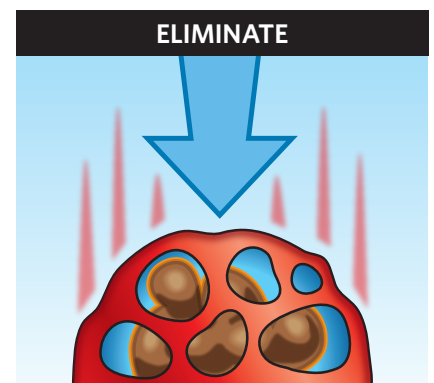

3. Proven to **ELIMINATE** the toughest odors.

1. Clorox Professional Products Company and Ketchum Research Findings (August 2016). Online Survey of Professional Cleaning Service Industry Decision Makers. (Survey of 402 cleaning industry decision makers across various industries.)

2. Clorox Global Insights & Simply Measured Hotel Cleanliness Conversation Research (February 2017).

3. Clorox Global Insights & Impact Consumer KOI Odor Defense Sample Research (June 2017).