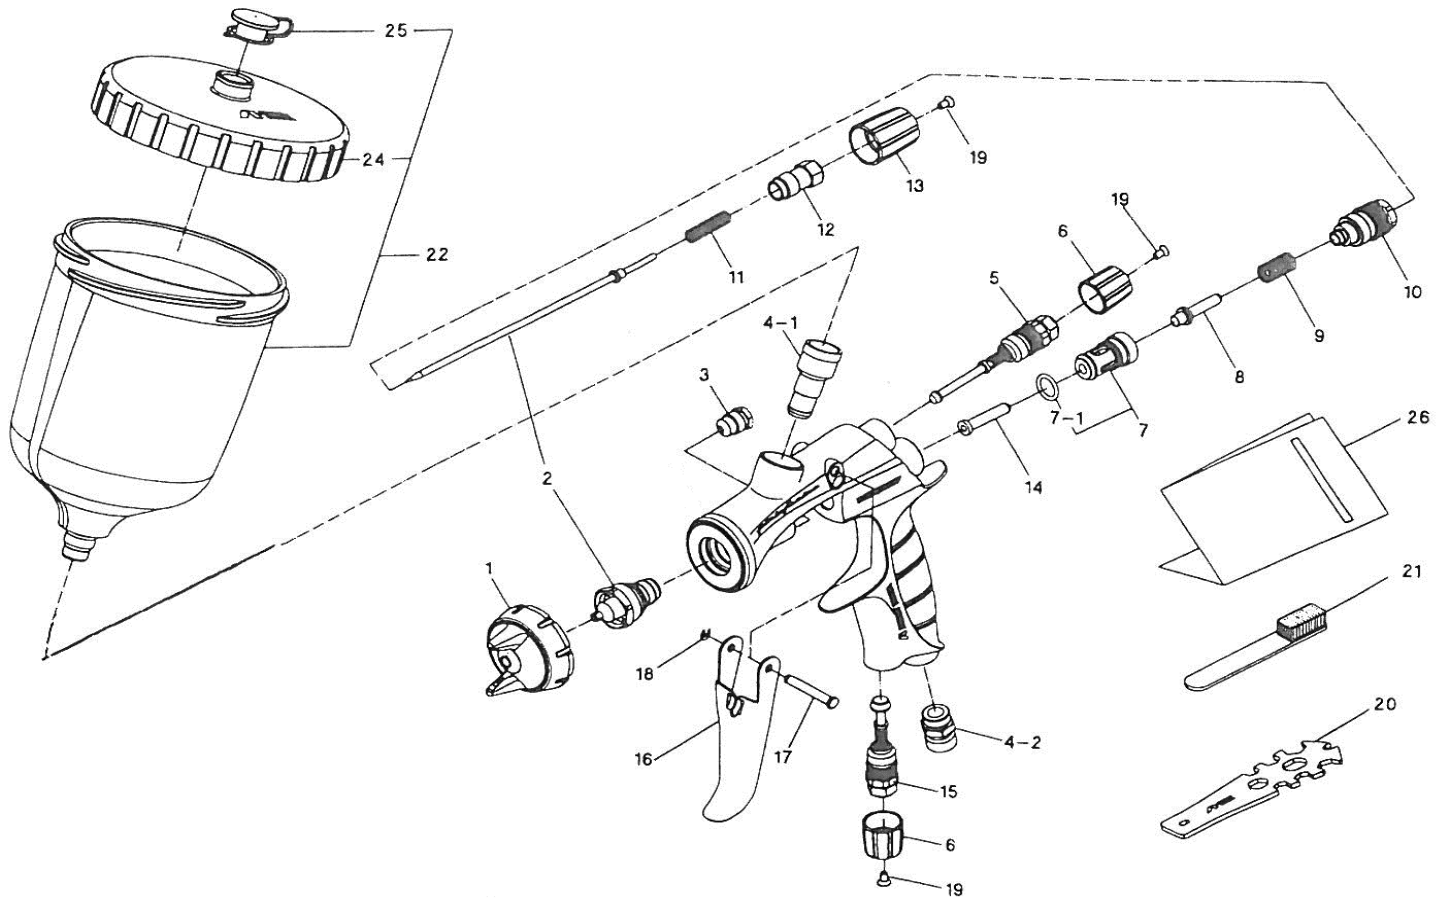

WS400 EVO Gravity Feed Spray Gun

ITEM NO.	PART NO.	DESCRIPTION	ITEM NO.	PART NO.	DESCRIPTION
1	93505300	Air Cap Set WS01	10	93505490	Fluid Adj. Guide
1a	93505330	Air Cap Packing - White #	11	93593530	Fluid Needle Spring
1b	93505341	Air Cap Cover Ring - Black #	12	93505822	Fluid Adjustment Screw
2	93506400	Nozzle / Needle Set 1.2mm	13	93505831	Fluid Adjustment Knob (Silver)
2	93505350	Nozzle / Needle Set 1.3mm Base	13	93506471	Fluid Adjustment Knob (Gold 1301B Only)
2	93506420	Nozzle / Needle Set 1.4mm	14	93595530	Air Valve Shaft
2	93506910	Nozzle / Needle Set 1.3HD	15	93505842	Air Adjustment Assembly
2	93506920	Nozzle / Needle Set 1.4HD	16	93505850	Trigger
2	93506930	Nozzle / Needle Set 1.5HD	17	93505860	Trigger Stud
2	93506850	Nozzle / Needle Set 1.3OBS (Cromax Pro)	18	96612025	E Stopper
3	93765610	Needle Packing with Nut #	19	93506970	Torque Screw (Silver)
4-1	93505421	Fluid Nipple	19	93506980	Torque Screw (Gold)
4-2	93660300	Air Nipple	20		Spanner
5	93505432	Pattern Adj. Assembly	21	96990600	Brush
5-1	93505460	Adjustment Ring	22	PCG.600P2	600ml Gravity Cup
6	93505471	Pattern/ Air Adjustment Knob (Silver)		94011040	Filter
6	93506461	Pattern/ Air Adjustment Knob (Gold 1301B Only)	24	94011020	Lid
7	93843530	Air Valve Assembly	25	94011030	Lid Knob
7-1	96638008	O Ring #		WS400RSK	Reservice Kit includes items mark #
8	93505480	Air Valve			
9	93719530	Air Valve Spring			