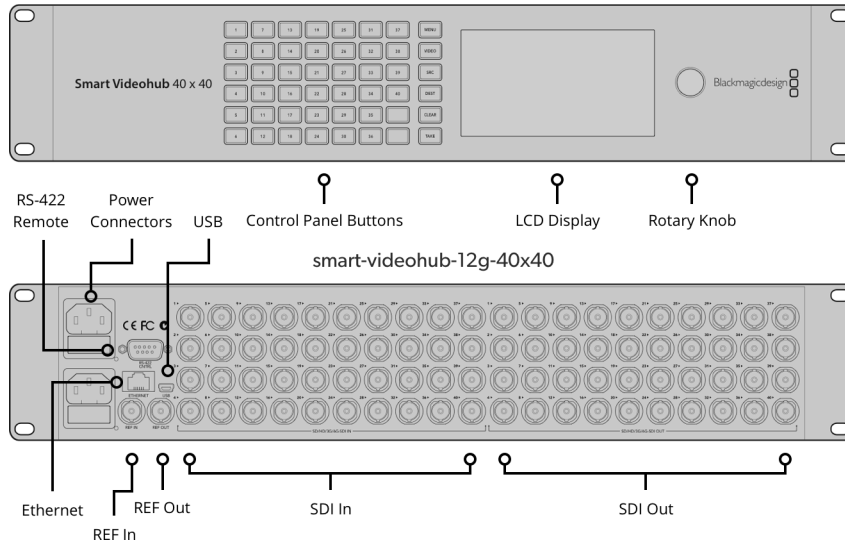

Smart Videohub 40x40

Advanced 40 x 40 multi format SD, HD and Ultra HD SDI router with built in video monitoring and spin knob control for visual routing so that you can quickly route your video by looking at it! Smart Videohub 40x40 fits a massive 80 multi rate 6G-SDI connections in a compact two rack unit size!

Control Panel Connection

Ethernet.

Serial Control Connection

DB-9 RS-422.

Multi Rate Support

Auto detection of SD, HD or 6G-SDI. Simultaneous routing of 4K, HD, SD video and DVB-ASI.

Updates

USB.

Router Control

40 buttons for local control of Videohub. 6 buttons and scroll wheel for control of LCD display or RJ45 Ethernet.

Router Configuration

Via front panel LCD or RJ45 Ethernet. USB for firmware updates and IP address setting only.

RS-422 Router Control

1 x input for controlling router crosspoint switching.

Standards

SD Video Standards

525i59.94 NTSC, 625i50 PAL

HD Video Standards

720p50, 720p59.94, 720p60
 1080p23.98, 1080p24, 1080p25,
 1080p29.97, 1080p30, 1080p50,
 1080p59.94, 1080p60
 1080PsF23.98, 1080PsF24,
 1080PsF25, 1080PsF29.97, 1080PsF30
 1080i50, 1080i59.94, 1080i60