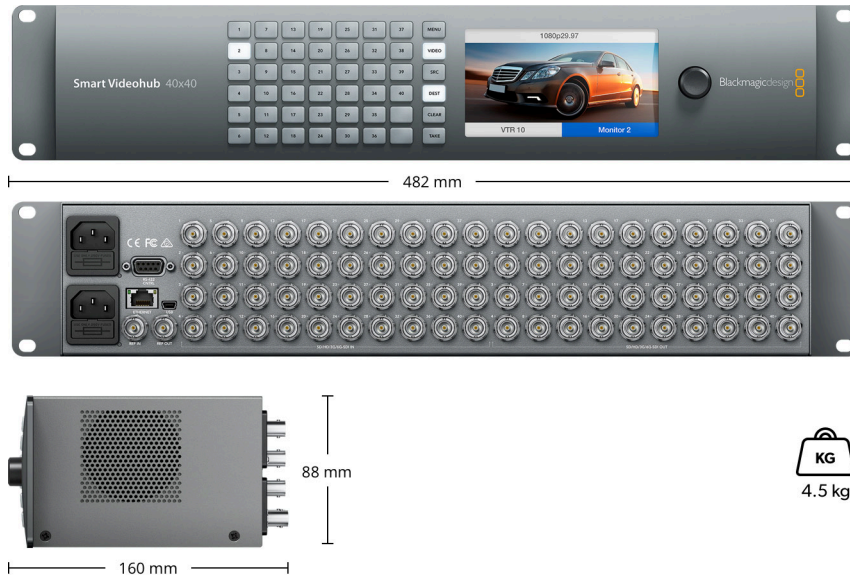

Physical Specifications

Physical Installation

2 rack unit size. Less than 6 inches deep.

Environmental Specifications

Operating temperature:
0° to 40° C (32° to 104° F)
Storage temperature:
-20° to 45° C (-4° to 113° F)
Relative Humidity:
0% to 90% non-condensing

What's Included

Smart Videohub 40x40
SD card with software and manual

Warranty

3 Year Limited Manufacturer's Warranty, and 12 Month Warranty on the front panel.