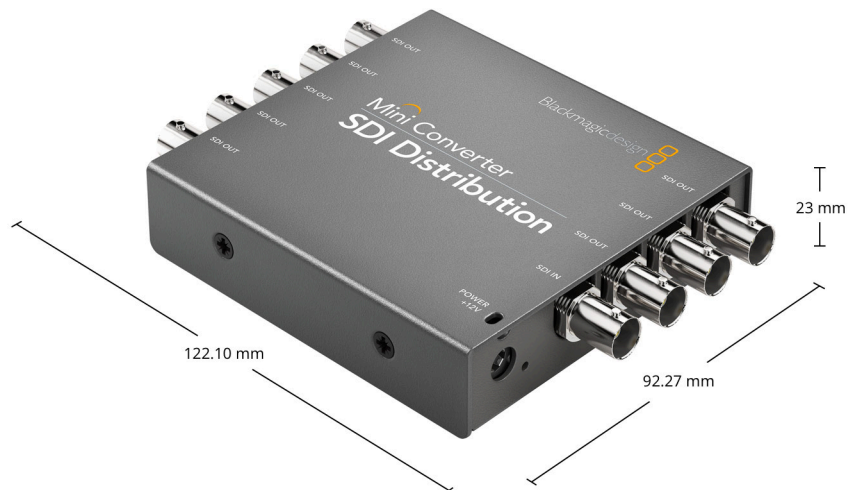

SDI Compliance

SMPTE 259M, SMPTE 292M,
SMPTE 296M, SMPTE 372M,
SMPTE 424M-B and SMPTE 425M

SDI Video Rates

SDI video connections are switchable
between SD, HD, and DCI 2K.

SDI Video Sampling

4:2:2 and 4:4:4

SDI Audio Sampling

Television standard sample rate
of 48 kHz and 24 bit.

SDI Color Precision

4:2:2 and 4:4:4

SDI Color Space

YUV and RGB

SDI Auto Switching

Automatically detects SD,
HD or 3G-SDI.

ASI Support

Yes

Operating Systems

Mac 10.14 Mojave,
Mac 10.15 Catalina or later.

Windows 8.1 and 10.

Power Requirements

Power Supply

+12V universal power supply included
with international socket adapters for
all countries. Cable tie point.

Power Consumption

4.80 Watts

Operational Voltage Range

12 - 31V DC

Physical Specifications