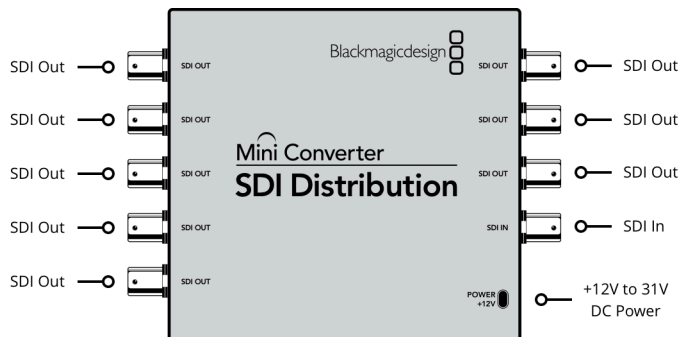

Mini Converter SDI Distribution

Now you can distribute a single SD or HD-SDI connection to up to 8 different SDI outputs at the same time! You get a true 3G-SDI design with fully re-clocked outputs and automatic switching between all SD and HD formats up to 1080p60. You also get support for all ASI, ancillary and embedded audio formats. Mini Converter SDI Distribution is the perfect SD/HD SDI distribution converter for when you don't need the cost of the Ultra HD model!

Connections

SDI Video Inputs

1 x SDI Video Input. Switchable between SD, HD and 3G-SDI.

SDI Video Outputs

8 outputs automatically match the SDI video input.

Multi Rate Support

Auto detection of SD, HD or 3G-SDI.

Reclocking

Yes

Standards

SD Video Standards

525i59.94 NTSC, 625i50 PAL

HD Video Standards

720p50, 720p59.94, 720p60, 1080i50, 1080i59.94, 1080i60, 1080p23.98, 1080PsF23.98, 1080p24, 1080PsF24, 1080p25, 1080PsF25, 1080p29.97, 1080PsF29.97, 1080p30, 1080PsF30, 1080p50, 1080p59.94, 1080p60.

2K Video Standards

2K DCI 23.98p, 2K DCI 24p, 2K DCI 25p, 2K DCI 23.98PsF, 2K DCI 24PsF, 2K DCI 25PsF