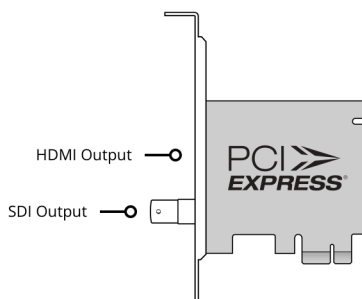

DeckLink Mini Monitor

Monitor uncompressed 10-bit video from your computer! Includes SDI and HDMI outputs for connecting to any television or video monitor. DeckLink Mini Monitor auto switches between SD and HD so it handles all common video formats. DeckLink Mini Monitor is the perfect solution for monitoring from editing software while you edit! Includes two PCI Express shields for both full height and low profile slots.

Connections

SDI Video Outputs

1 x 10 bit SD/HD switchable.

SDI Audio Outputs

8 channels embedded in SD and HD.

HDMI Video Outputs

1 x HDMI 1.4 type A connector.

HDMI Audio Outputs

8 Channels embedded in SD and HD.

Computer Interface

PCI Express 1 lane, compatible with 1, 4, 8 and 16 lane PCI Express slots.

Supported Codecs

AVC-Intra, AVCHD, Canon XF MPEG2, Digital SLR, DV-NTSC, DV-PAL, DVCPRO50, DVCPROHD, DPX, HDV, XDCAM EX, XDCAM HD, XDCAM HD422, DNxHR & DNxHD, Apple ProRes 4444, Apple ProRes 422 HQ, Apple ProRes 422, Apple ProRes LT, Apple ProRes 422 Proxy, Uncompressed 8-bit 4:2:2, Uncompressed 10-bit 4:2:2.