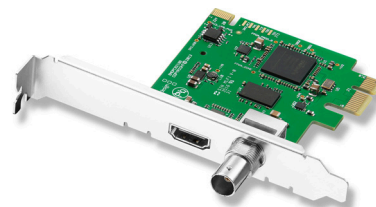

DeckLink Mini Monitor

Monitor uncompressed 10-bit video from your computer! Includes SDI and HDMI outputs for connecting to any television or video monitor. DeckLink Mini Monitor auto switches between SD and HD so it handles all common video formats. DeckLink Mini Monitor is the perfect solution for monitoring from editing software while you edit! Includes two PCI Express shields for both full height and low profile slots.

Connections

SDI Video Outputs

1 x 10 bit SD/HD switchable.

SDI Audio Outputs

8 channels embedded in SD and HD.

HDMI Video Outputs

1 x HDMI 1.4 type A connector.

HDMI Audio Outputs

8 Channels embedded in SD and HD.

Computer Interface

PCI Express 1 lane, compatible with 1, 4, 8 and 16 lane PCI Express slots.

Supported Codecs

AVC-Intra, AVCHD, Canon XF MPEG2, Digital SLR, DV-NTSC, DV-PAL, DVCPRO50, DVCPROHD, DPX, HDV, XDCAM EX, XDCAM HD, XDCAM HD422, DNxHR & DNxHD, Apple ProRes 4444, Apple ProRes 422 HQ, Apple ProRes 422, Apple ProRes LT, Apple ProRes 422 Proxy, Uncompressed 8-bit 4:2:2, Uncompressed 10-bit 4:2:2.