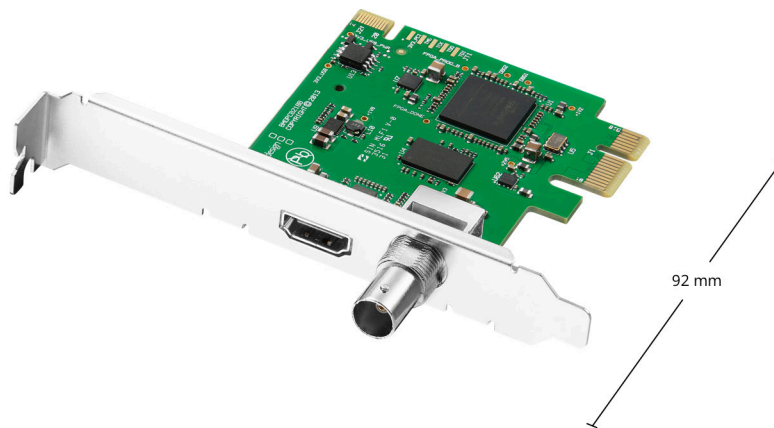

HD Video Standards

720p50, 720p59.94, 720p60
1080p23.98, 1080p24, 1080p25,
1080p29.97, 1080p30, 1080PsF23.98,
1080PsF24, 1080PsF25,
1080PsF29.97,
1080PsF30
1080i50, 1080i59.94, 1080i60

SDI Compliance

SMPTE 259M and 292M.

SDI Metadata Support

RP 188/SMPTE 12M-2 and
closed captioning.

Audio Sampling

Television standard sample rate of 48
kHz and 24 bit.

Color Precision

8-bit & 10-bit.

Video Sampling

YUV 4:2:2.

Color Space

REC 601, REC 709.

HDMI Configuration

HDMI automatically configures to
connected display.

HDMI Resolution

Pixel for pixel HD resolution output to
connected device.

Multiple Rate support

HDMI and SDI video connections are
switchable between standard
definition and high definition.

Processing

Colorspace Conversion

Hardware based real time.

HD to SD Down Conversion

Software based down conversion
during video playback.

HD Cross Conversion

Software based cross conversion
from 720p to 1080HD on playback.

Real Time Effects

DaVinci Resolve, Final Cut Pro X
internal effects. Adobe Premiere Pro
CC Mercury Playback Engine effects.
Avid Media Composer
internal effects.

Physical Specifications