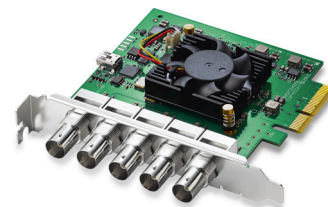

DeckLink Duo 2

NZ\$1,185

Featuring 4 independent 3G-SDI connections, DeckLink Duo 2 is a PCI Express capture and playback card that supports SDI formats in SD and HD up to 1080p60! You get the flexibility of 4 separate capture or playback cards in one! Plus, it's completely customizable so it's perfect for media play-out systems, multi screen digital signage servers, real time multi channel capture systems and more!

Connections

SDI Video Inputs

4 x bidirectional 12-bit SD/HD independently configurable as either Input or Output.

SDI Video Outputs

4 x bidirectional 12-bit SD/HD independently configurable as either Input or Output.

SDI Audio Inputs

16 channels embedded in SD and HD.

SDI Audio Outputs

16 channels embedded in SD and HD.

Sync Input

Tri-Sync or Black Burst.

Computer Interface

PCI Express 4 lane generation 2, compatible with 4, 8 and 16 lane PCI Express slots.