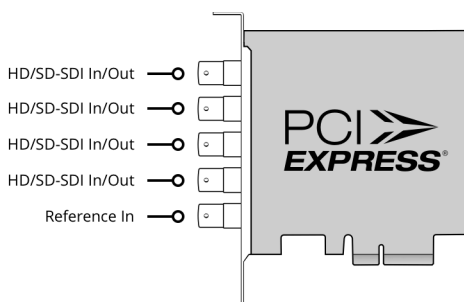

Connections

SDI Video Inputs

4 x bidirectional 12-bit SD/HD independently configurable as either Input or Output.

SDI Video Outputs

4 x bidirectional 12-bit SD/HD independently configurable as either Input or Output.

SDI Audio Inputs

16 channels embedded in SD and HD.

SDI Audio Outputs

16 channels embedded in SD and HD.

Sync Input

Tri-Sync or Black Burst.

Computer Interface

PCI Express 4 lane generation 2, compatible with 4, 8 and 16 lane PCI Express slots.