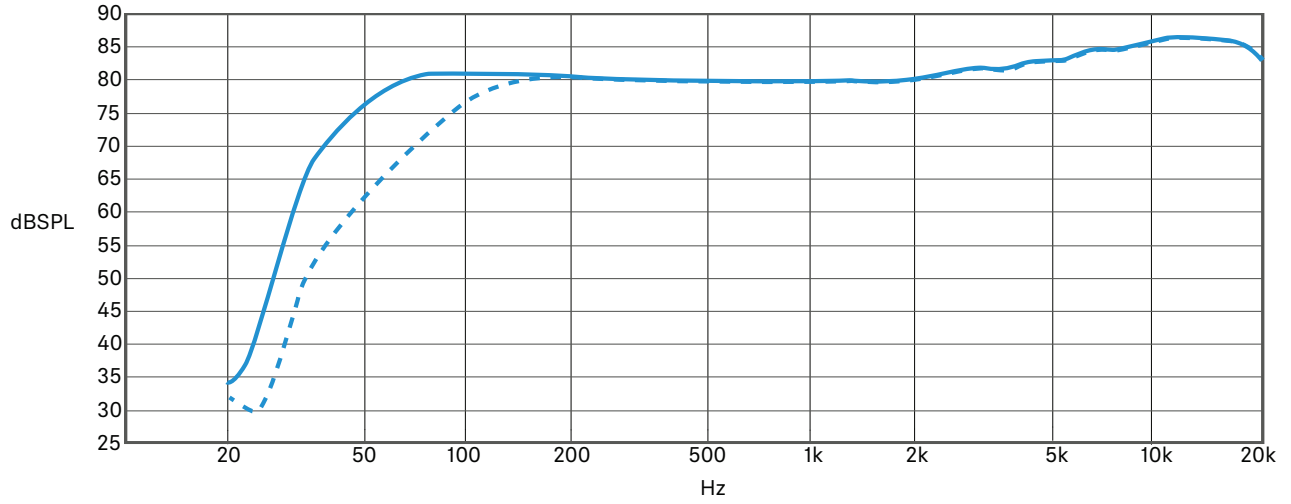

Profile Wireless 1-channel microphone system

FREQUENCY RESPONSE