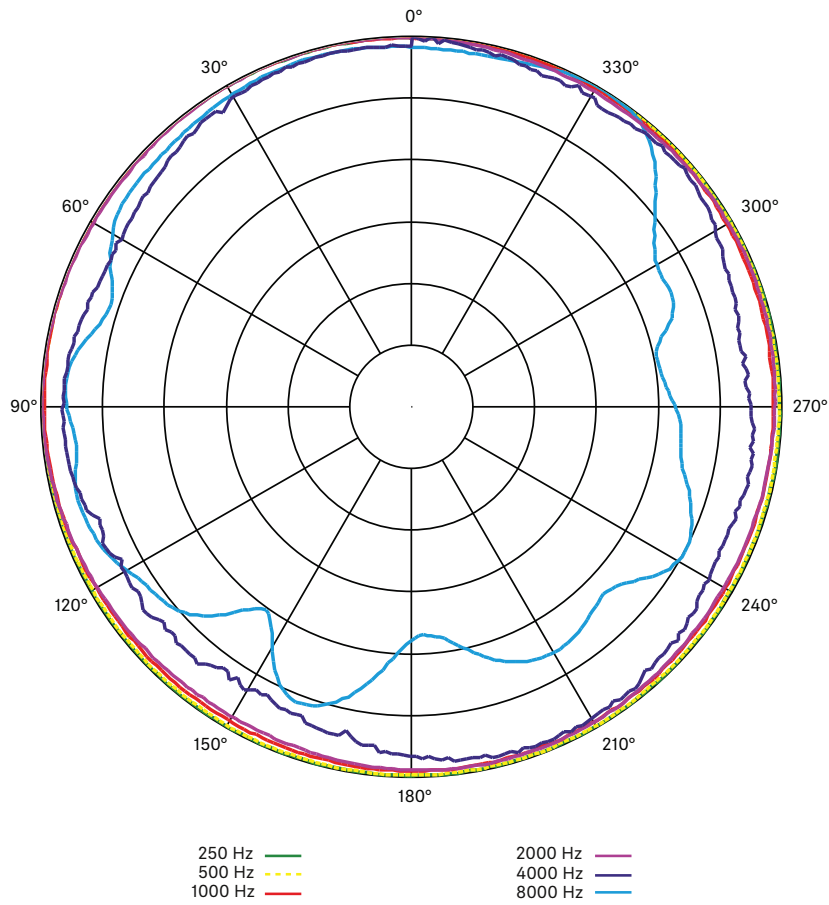

Profile Wireless 1-channel microphone system

FREQUENCY RESPONSE

POLAR PATTERN

Profile Wireless 1-channel microphone system

Receiver

Transmitter