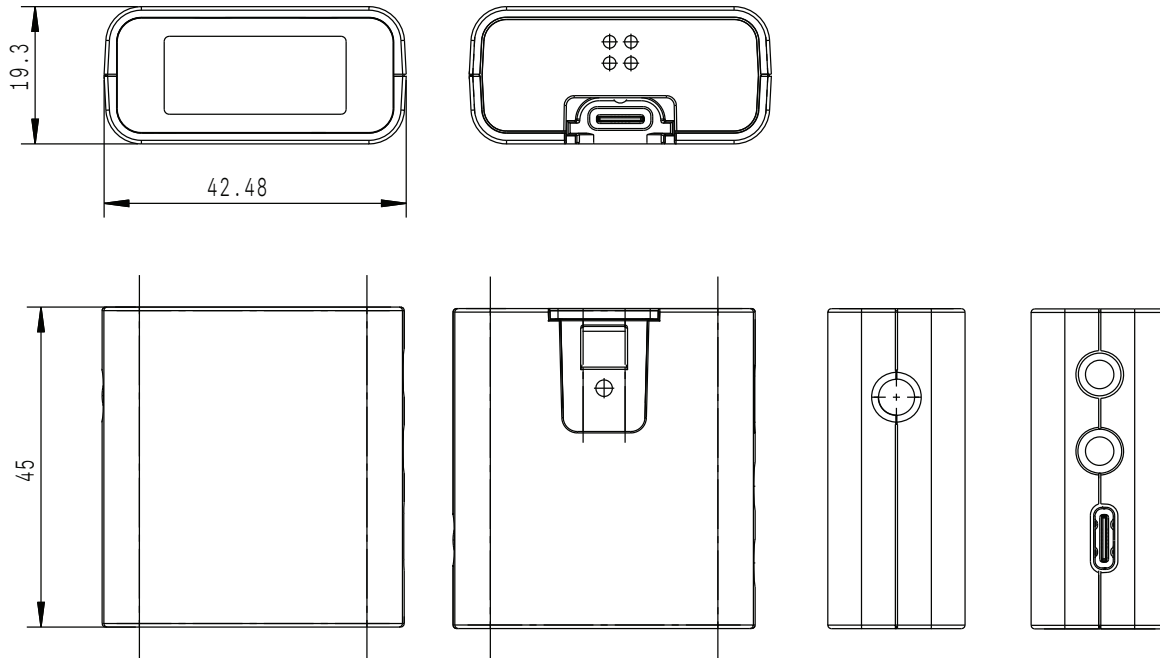

ACCESSORIES

Profile Wireless Charging Bar	Multi-Function Charging Case	Art. no. 700267
Profile Wireless Receiver	Small Two-Channel Receiver	Art. no. 700269
Profile Wireless Transmitter	Clip-on Mic Transmitter	Art. no. 700268
Profile Wireless USB-C ADPT	USB-C Adapter	Art. no. 700275
Profile Wireless Lightning ADPT	Lightning Adapter	Art. no. 700273
Profile Wireless Cold Shoe	Cold Shoe Adapter	Art. no. 700274
Profile Wireless Clip Magnet	Small Mounting Magnet	Art. no. 700270
Profile Wireless TX Windscreen	Microphone Windscreen	Art. no. 700271
Profile Wireless CB Windscreen	Charging Bar Windscreen	Art. no. 700481
CL 35 TRS w/o Lock	3.5 mm TRS Coiled Cable without Lock	Art. no. 700272
Profile Wireless Pouch	Carrying Pouch	Art. no. 700276
Profile Wireless Pouch small	Small Carrying Pouch	Art. no. 700279

Profile Wireless 1-channel microphone system

FREQUENCY RESPONSE

POLAR PATTERN

Profile Wireless 1-channel microphone system

Receiver

Transmitter