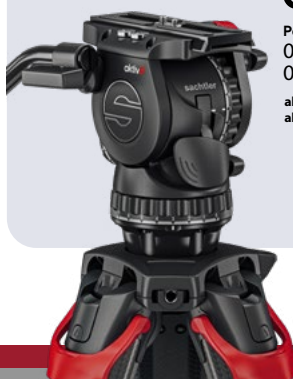

aktiv8

Payload Range
0 - 12 kg
0 - 26.5 lb

aktiv8 Sideload
aktiv8T Touch & Go