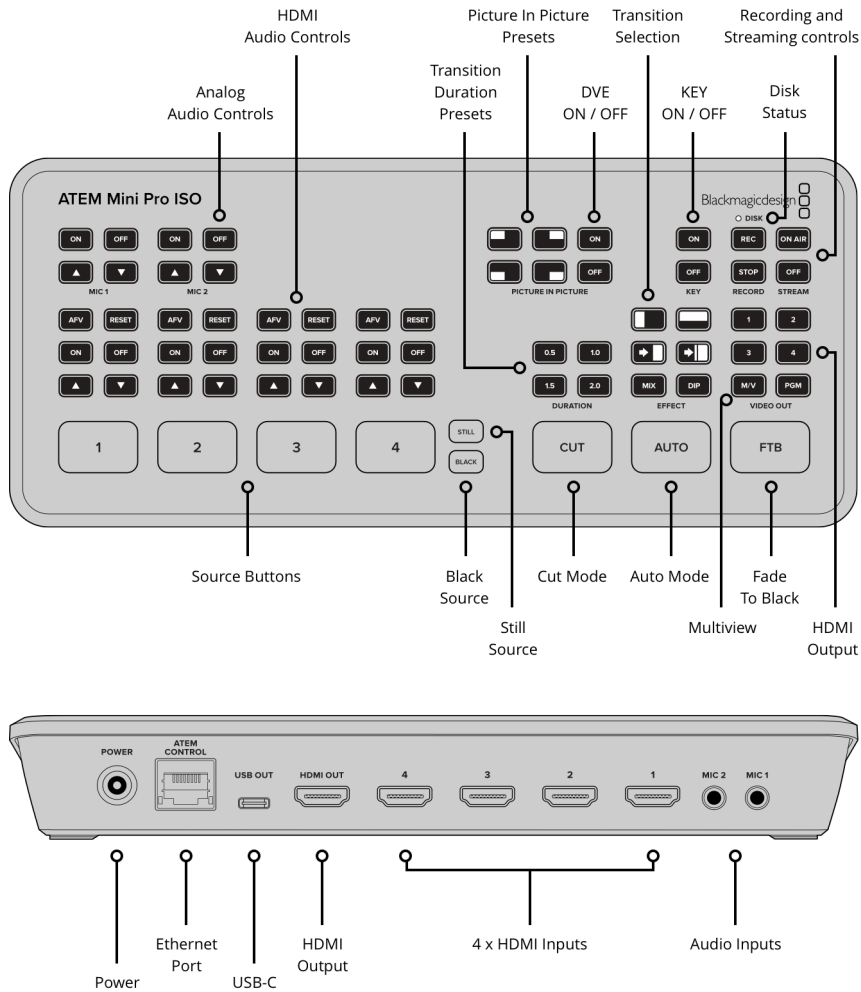

ATEM Mini Pro ISO

NZ\$1,715

Affordable live switcher with 4 standards converted HDMI inputs, USB webcam out, audio mixer with EQ and dynamics, 2D DVE, transitions, green screen chroma key, 20 stills for titles and much more! ATEM Mini Pro also includes recording to USB disks in H.264 format, a built in hardware streaming engine for YouTube Live, Facebook, Twitch and more, plus multiview to see all cameras on a single monitor. Plus with the ATEM Mini Pro ISO model you also get recording of 5 streams including all input as clean feeds for editing, plus a DaVinci project file for fast edit turnaround and Blackmagic RAW file relinking for finishing in Ultra HD.

2 x 3.5mm stereo mini jack.

Total Audio Outputs

None, embedded audio only.

Timecode Connection

None

HDMI Video Inputs

4 x HDMI type A, 10-bit HD switchable.
2 channel embedded audio.

Video Input Re-Sync

On all 4 HDMI inputs.

Frame Rate and Format Converters

On all 4 HDMI inputs.

HDMI Program Outputs

1

Ethernet

Ethernet supports 10/100/1000 BaseT for live streaming, software control, software updates and direct or network panel connection.

Computer Interface

1 x USB Type-C 3.1 Gen 1 for external drive recording, webcam out, software control, software updates and panel connection.

Standards

HD Video Input Standards

720p50, 720p59.94, 720p60
 1080p23.98, 1080p24, 1080p25,
 1080p29.97, 1080p30, 1080p50,
 1080p59.94, 1080p60
 1080i50, 1080i59.94, 1080i60