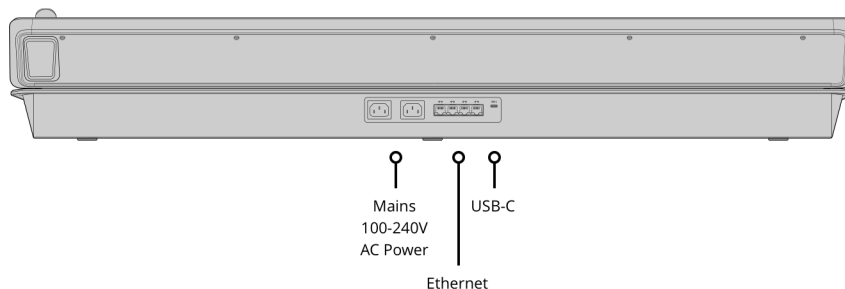

Software Updates

1 x USB-C for firmware updates.

Product Specifics

Number of Mix Effects Rows 4	Crosspoint Label 10 rows 24 character LCD	DSK Transition Selectors Auto, Cut, Tie/Preview x 4
Direct Cross Points 40	Next Transition Selectors 4 x BKG, Key 1 - Key 4.	Preview Transition 4
Shifted Cross Points 80	On-Air indicator 20	Transition Rate Displays Via main menu
Crosspoint Button Type Tri-Color LED	Power Status Indicators None	LCD Menu Displays 4