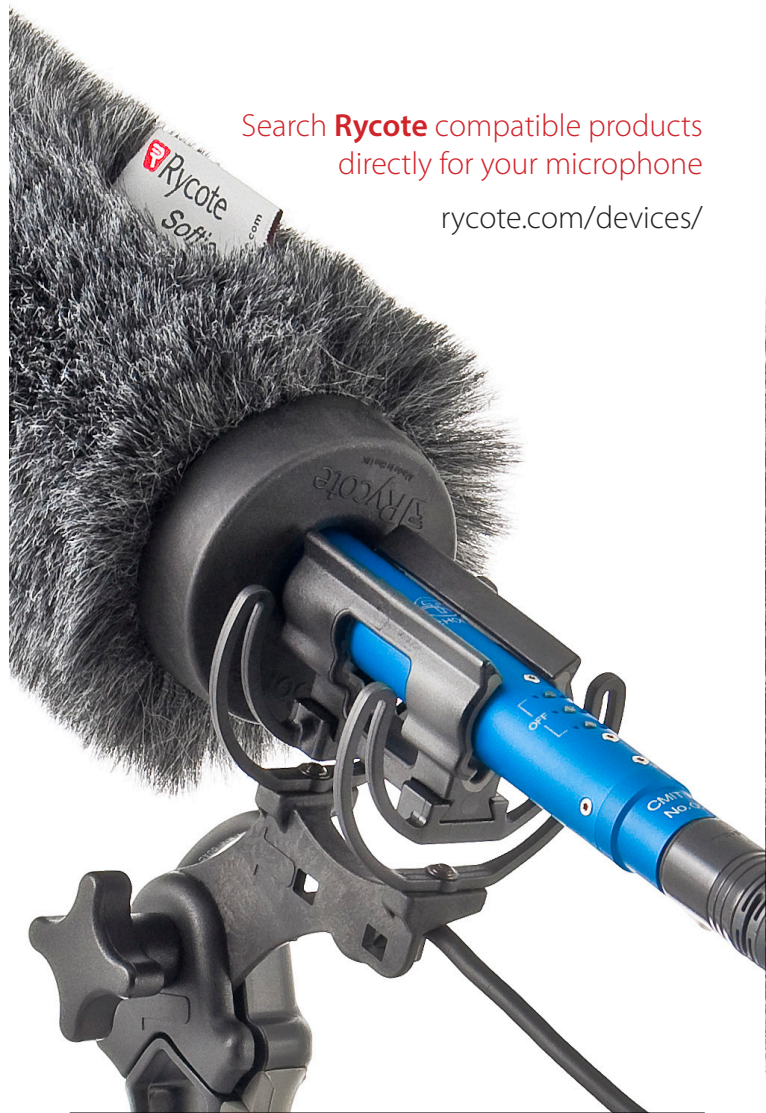

Search **Rycote** compatible products directly for your microphone

rycote.com/devices/

RYCOTE, SOFTIE, INVISION, and LYRE are Registered Trade Marks of Rycote Microphone Windshield Ltd.

Rycote®

Made in the UK

Rycote Microphone Windshields Ltd

Libby's Drive, Slad Road, Stroud, Gloucestershire GL5 1RN, UK

Tel: +44 (0) 1453 759338 Fax: +44 (0) 1453 764249

Email: sales@rycote.com Web: www.rycote.com

FOR MORE INFO
FOLLOW US ON:

03/2014