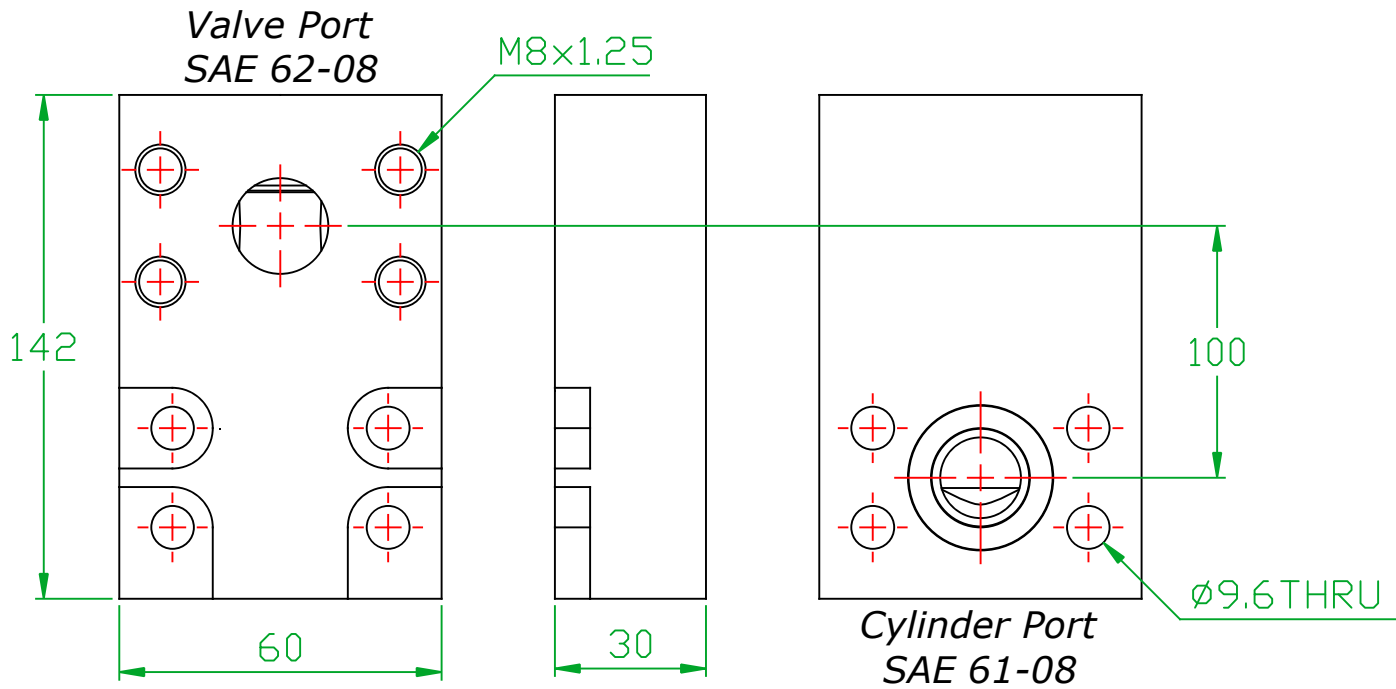

# Port Adaptor Block - P56980

Cylinder Port: SAE 61-08

Valve Port: SAE 62-08

Offset: 100mm

\* All dimensions are millimeters unless otherwise noted

\*\* Drawing is not to scale