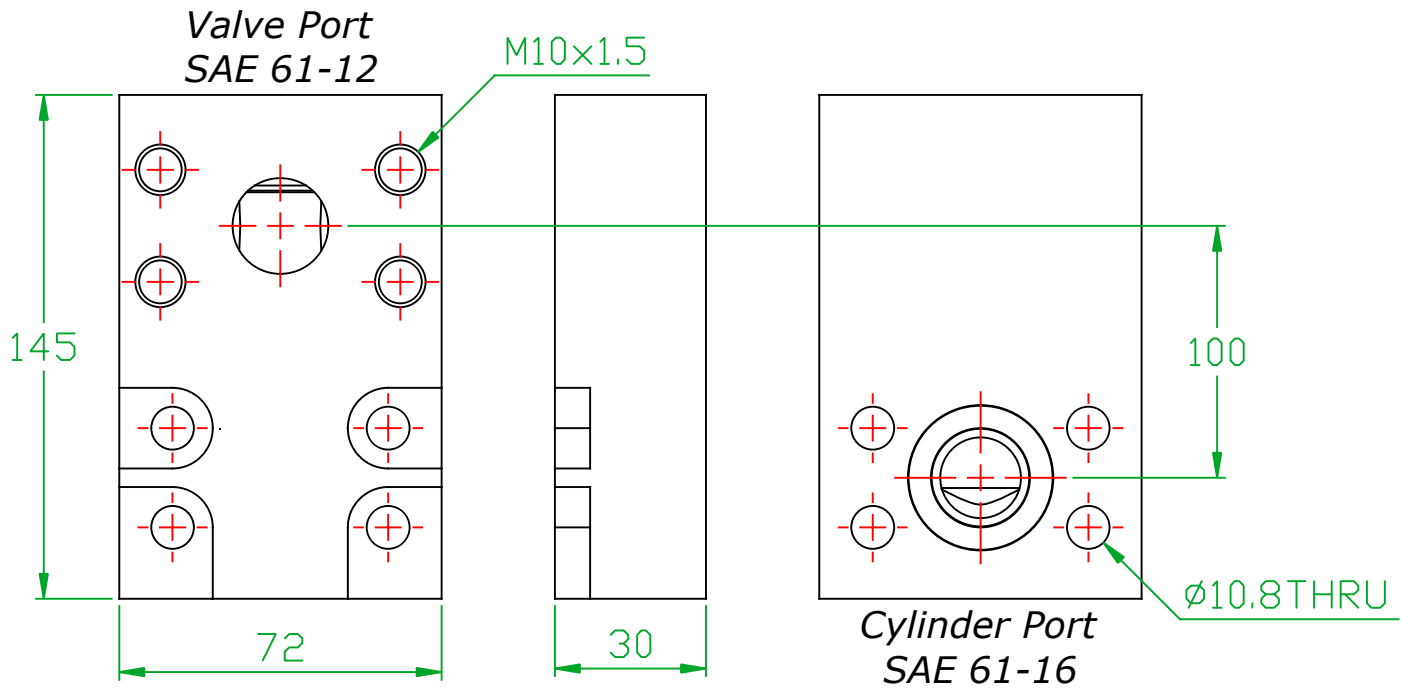

Port Adaptor Block - P55461

Cylinder Port: SAE 61-16

Valve Port: SAE 61-12

Offset: 100mm

* All dimensions are millimeters unless otherwise noted

** Drawing is not to scale