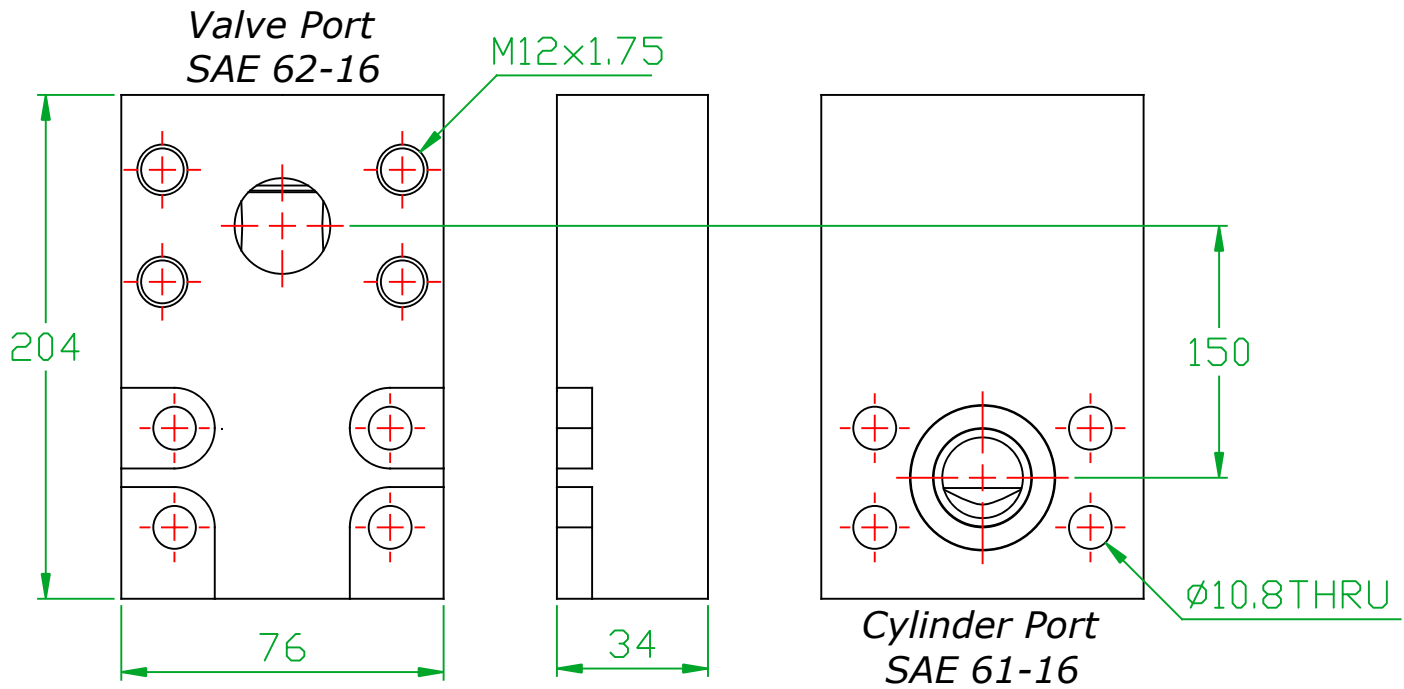

# Port Adaptor Block - P53571

Cylinder Port: SAE 61-16

Valve Port: SAE 62-16

Offset: 150mm

\* All dimensions are millimeters unless otherwise noted

\*\* Drawing is not to scale