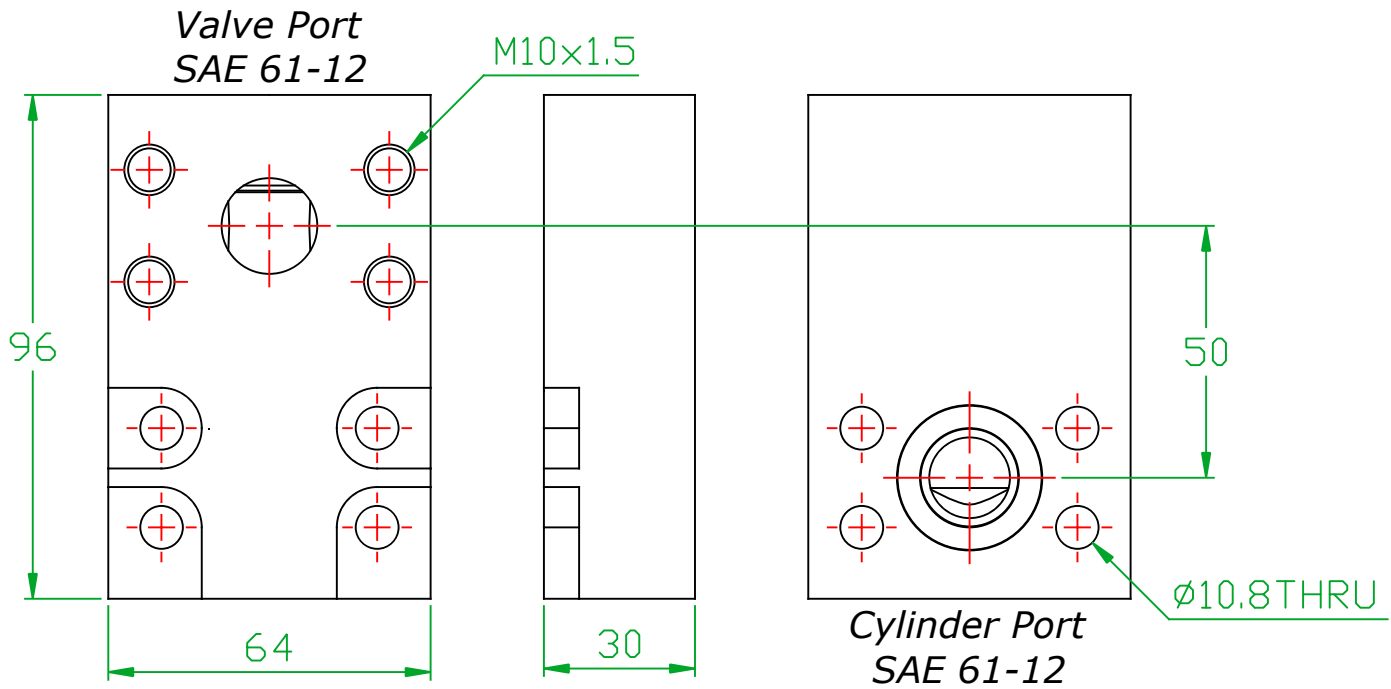

Port Adaptor Block - P53000

Cylinder Port: SAE 61-12

Valve Port: SAE 61-12

Offset: 50mm

* All dimensions are millimeters unless otherwise noted

** Drawing is not to scale