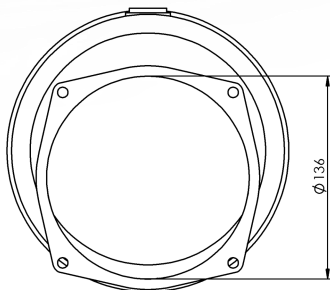

Reservoir

Blue, Round 140mm

CODE	L (mm)	A (mm)	OIL (L)
MK316HW	170	40	1.6
MK328HW	285	40	2.8
MK342HW	405	40	4.2

Reservoir

Blue, Round 180mm

CODE	L1 (mm)	L2 (mm)	A (mm)	OIL (L)
MK330HW	48	200	87	3
MK350HW	62	325	87	5
MK370HW	62	365	87	7
MK390HW	62	445	87	9