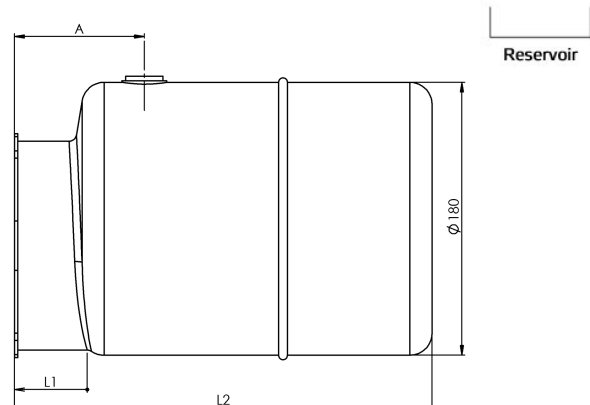

Reservoir

Blue, Round 140mm

CODE	L (mm)	A (mm)	OIL (L)
MK316HW	170	40	1.6
MK328HW	285	40	2.8
MK342HW	405	40	4.2

Reservoir

Blue, Round 180mm

CODE	L1 (mm)	L2 (mm)	A (mm)	OIL (L)
MK330HW	48	200	87	3
MK350HW	62	325	87	5
MK370HW	62	365	87	7
MK390HW	62	445	87	9