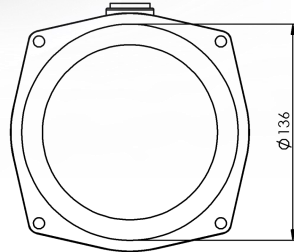

Reservoir

Blue, Round 140mm

CODE	L (mm)	A (mm)	OIL (L)
MK316HW	170	40	1.6
MK328HW	285	40	2.8
MK342HW	405	40	4.2

Reservoir

Blue, Round 180mm

CODE	L1 (mm)	L2 (mm)	A (mm)	OIL (L)
MK330HW	48	200	87	3
MK350HW	62	325	87	5
MK370HW	62	365	87	7
MK390HW	62	445	87	9