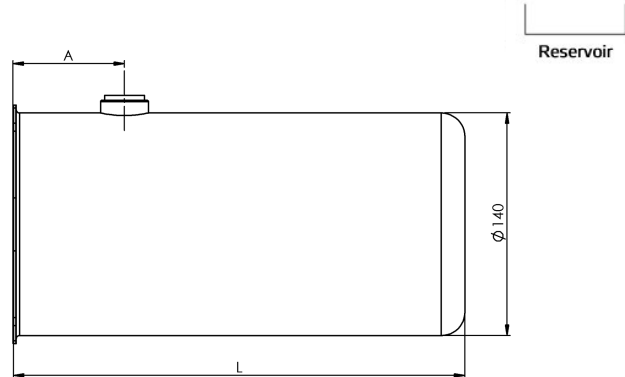

Reservoir

Blue, Round 140mm

CODE	L (mm)	A (mm)	OIL (L)
MK316HW	170	40	1.6
MK328HW	285	40	2.8
MK342HW	405	40	4.2

Reservoir

Blue, Round 180mm

CODE	L1 (mm)	L2 (mm)	A (mm)	OIL (L)
MK330HW	48	200	87	3
MK350HW	62	325	87	5
MK370HW	62	365	87	7
MK390HW	62	445	87	9