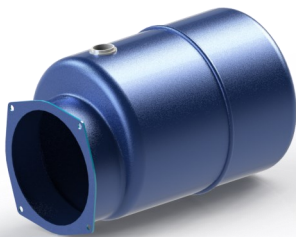

Reservoir

Blue, Round 140mm

CODE	L (mm)	A (mm)	OIL (L)
MK316HW	170	40	1.6
MK328HW	285	40	2.8
MK342HW	405	40	4.2

Reservoir

Blue, Round 180mm

CODE	L1 (mm)	L2 (mm)	A (mm)	OIL (L)
MK330HW	48	200	87	3
MK350HW	62	325	87	5
MK370HW	62	365	87	7
MK390HW	62	445	87	9