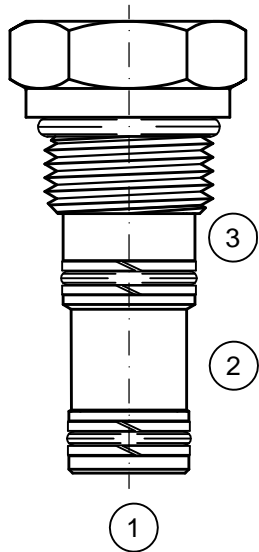

# Cavity Plugs all Sizes

2-Way Cavity  
Blocks Ports 1 & 2  
CPLG-XX-X-20-000

2-1/2-Way Cavity  
Blocks Ports 1, 2 & 3  
CPLG-XX-X-25-XXX

3-Way Cavity  
Blocks Ports 1, 2 & 3  
CPLG-XX-X-30-XXX

4-Way Cavity  
Blocks Ports 1, 2, 3 & 4  
CPLG-XX-X-40-XXX

CPLG-XX-X-XX-XXX

BASIC

SIZE

- 04 = 7/16"-20 UNF
- 08 = 3/4"-16 UNF
- 10 = 7/8"-14 UNF
- 12 = 1 1/16"-12 UNF
- 16 = 1 5/16"-12 UNF

SEALS

- N = BUNA "N"
- V = VITON

TYPE

- 20 = 2-WAY
- 25 = 2½-WAY
- 30 = 3-WAY
- 40 = 4-WAY

X = BLOCKED; O = OPEN

	2-WAY		2½ & 3-WAY			4-WAY			
	1	2	1	2	3	1	2	3	4
000	X	X	X	X	X	X	X	X	X
012			O	O	X	O	O	X	X
013			O	X	O	O	X	O	X
014						O	X	X	O
023			X	O	O	X	O	O	X
024						X	O	X	O
034						X	X	O	O
123						O	O	O	X
124						O	O	X	O
134						O	X	O	O
234						X	O	O	O