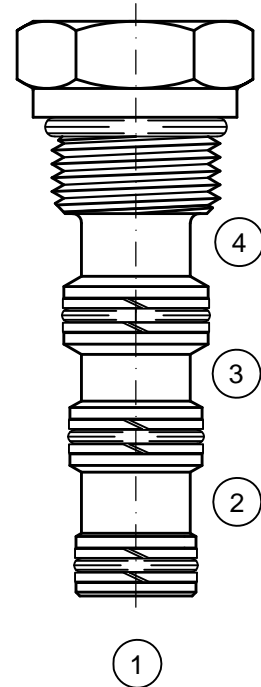

# Cavity Plugs all Sizes

2-Way Cavity  
Blocks Ports 1 & 2  
CPLG-XX-X-20-000

2-1/2-Way Cavity  
Blocks Ports 1, 2 & 3  
CPLG-XX-X-25-XXX

3-Way Cavity  
Blocks Ports 1, 2 & 3  
CPLG-XX-X-30-XXX

4-Way Cavity  
Blocks Ports 1, 2, 3 & 4  
CPLG-XX-X-40-XXX

CPLG-XX-X-XX-XXX

BASIC

SIZE

- 04 = 7/16"-20 UNF
- 08 = 3/4"-16 UNF
- 10 = 7/8"-14 UNF
- 12 = 1 1/16"-12 UNF
- 16 = 1 5/16"-12 UNF

SEALS

- N = BUNA "N"
- V = VITON

TYPE

- 20 = 2-WAY
- 25 = 2½-WAY
- 30 = 3-WAY
- 40 = 4-WAY

X = BLOCKED; O = OPEN

	2-WAY		2½ & 3-WAY			4-WAY			
	1	2	1	2	3	1	2	3	4
000	X	X	X	X	X	X	X	X	X
012			O	O	X	O	O	X	X
013			O	X	O	O	X	O	X
014						O	X	X	O
023			X	O	O	X	O	O	X
024						X	O	X	O
034						X	X	O	O
123						O	O	O	X
124						O	O	X	O
134						O	X	O	O
234						X	O	O	O