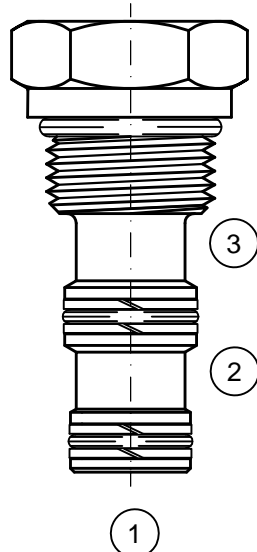

# Cavity Plugs all Sizes

2-Way Cavity  
Blocks Ports 1 & 2  
CPLG-XX-X-20-000

2-1/2-Way Cavity  
Blocks Ports 1, 2 & 3  
CPLG-XX-X-25-XXX

3-Way Cavity  
Blocks Ports 1, 2 & 3  
CPLG-XX-X-30-XXX

4-Way Cavity  
Blocks Ports 1, 2, 3 & 4  
CPLG-XX-X-40-XXX

CPLG-XX-X-XX-XXX

BASIC

SIZE

- 04 = 7/16"-20 UNF
- 08 = 3/4"-16 UNF
- 10 = 7/8"-14 UNF
- 12 = 1 1/16"-12 UNF
- 16 = 1 5/16"-12 UNF

SEALS

- N = BUNA "N"
- V = VITON

TYPE

- 20 = 2-WAY
- 25 = 2½-WAY
- 30 = 3-WAY
- 40 = 4-WAY

X = BLOCKED; O = OPEN

	2-WAY		2½ & 3-WAY			4-WAY			
	1	2	1	2	3	1	2	3	4
000	X	X	X	X	X	X	X	X	X
012			O	O	X	O	O	X	X
013			O	X	O	O	X	O	X
014						O	X	X	O
023			X	O	O	X	O	O	X
024						X	O	X	O
034						X	X	O	O
123						O	O	O	X
124						O	O	X	O
134						O	X	O	O
234						X	O	O	O