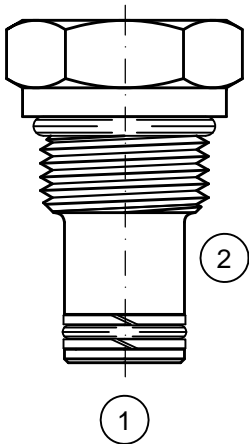

# Cavity Plugs all Sizes

2-Way Cavity  
Blocks Ports 1 & 2  
CPLG-XX-X-20-000

2-1/2-Way Cavity  
Blocks Ports 1, 2 & 3  
CPLG-XX-X-25-XXX

3-Way Cavity  
Blocks Ports 1, 2 & 3  
CPLG-XX-X-30-XXX

4-Way Cavity  
Blocks Ports 1, 2, 3 & 4  
CPLG-XX-X-40-XXX

CPLG-XX-X-XX-XXX

BASIC

SIZE

- 04 = 7/16"-20 UNF
- 08 = 3/4"-16 UNF
- 10 = 7/8"-14 UNF
- 12 = 1 1/16"-12 UNF
- 16 = 1 5/16"-12 UNF

SEALS

- N = BUNA "N"
- V = VITON

TYPE

- 20 = 2-WAY
- 25 = 2½-WAY
- 30 = 3-WAY
- 40 = 4-WAY

X = BLOCKED; O = OPEN

	2-WAY		2½ & 3-WAY			4-WAY			
	1	2	1	2	3	1	2	3	4
000	X	X	X	X	X	X	X	X	X
012			O	O	X	O	O	X	X
013			O	X	O	O	X	O	X
014						O	X	X	O
023			X	O	O	X	O	O	X
024						X	O	X	O
034						X	X	O	O
123						O	O	O	X
124						O	O	X	O
134						O	X	O	O
234						X	O	O	O