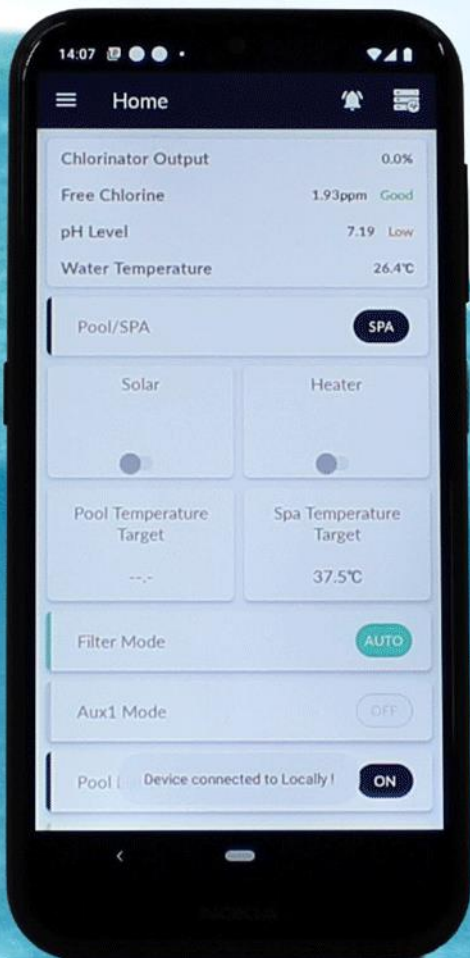

EXP 5 EXP 9

EXPANSION MODULES

Pool & Spa Automation Made Easy

Wi-Fi enabled
with apps
available for iOS
and Android

See www.poolpower.com.au for more details on new products

Wi-Fi enabled salt chlorination,
controlled by phone or tablet.

Crystal clear water,
managed from
wherever you are.

Join with the ASP
and EXP for
complete water
management and
system automation.

New Products For The 2020-21 Season - Release Dates To Be Announced

PL
HYBRID