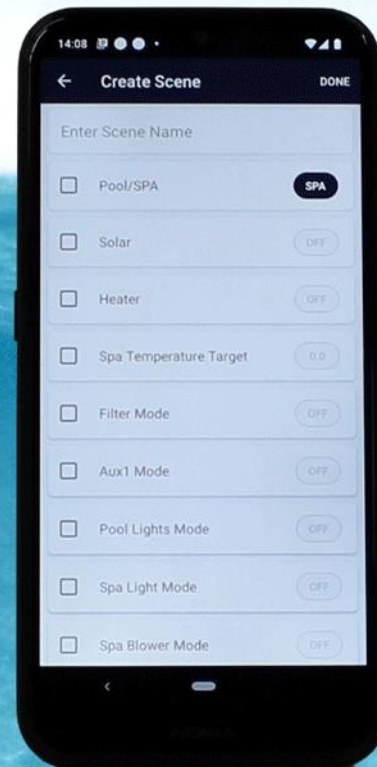

See www.poolpower.com.au for more details on new products