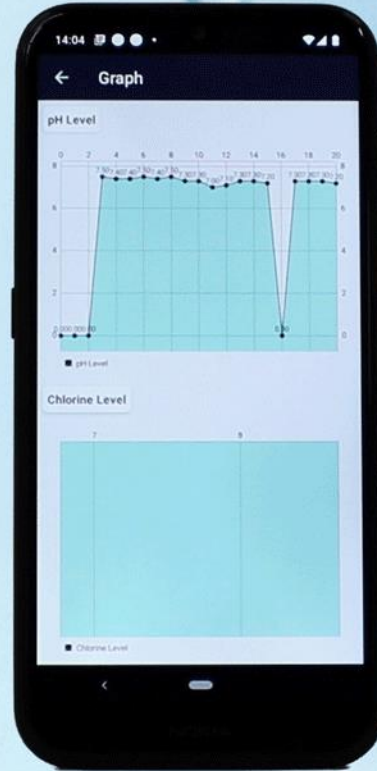

New Products For The 2020-21 Season - Release Dates To Be Announced

POOL LAB

APP