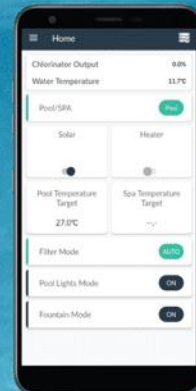

EXP 5 EXP 9

EXPANSION MODULES

Pool & Spa Automation Made Easy

Wi-Fi enabled
with apps
available for iOS
and Android

See www.poolpower.com.au for more details on new products

Wi-Fi enabled salt chlorination,
controlled by phone or tablet.