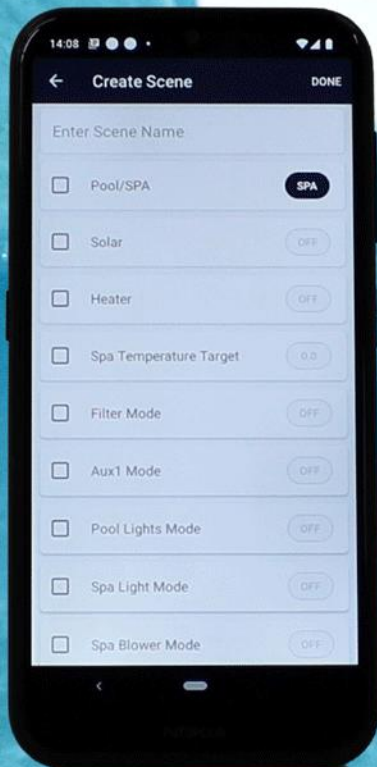

See www.poolpower.com.au for more details on new products