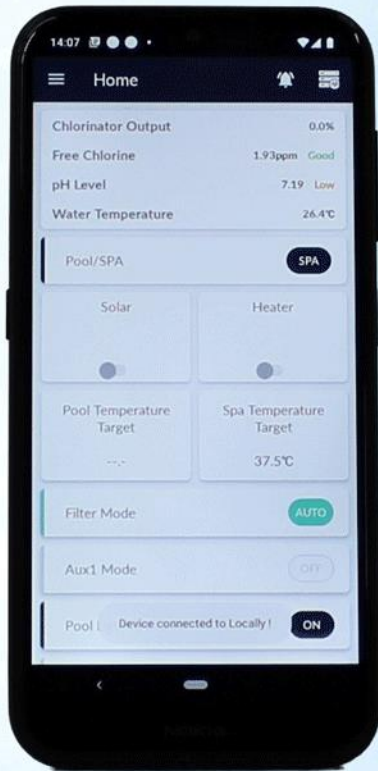

New Products For The 2020-21 Season - Release Dates To Be Announced

POOL LAB

APP