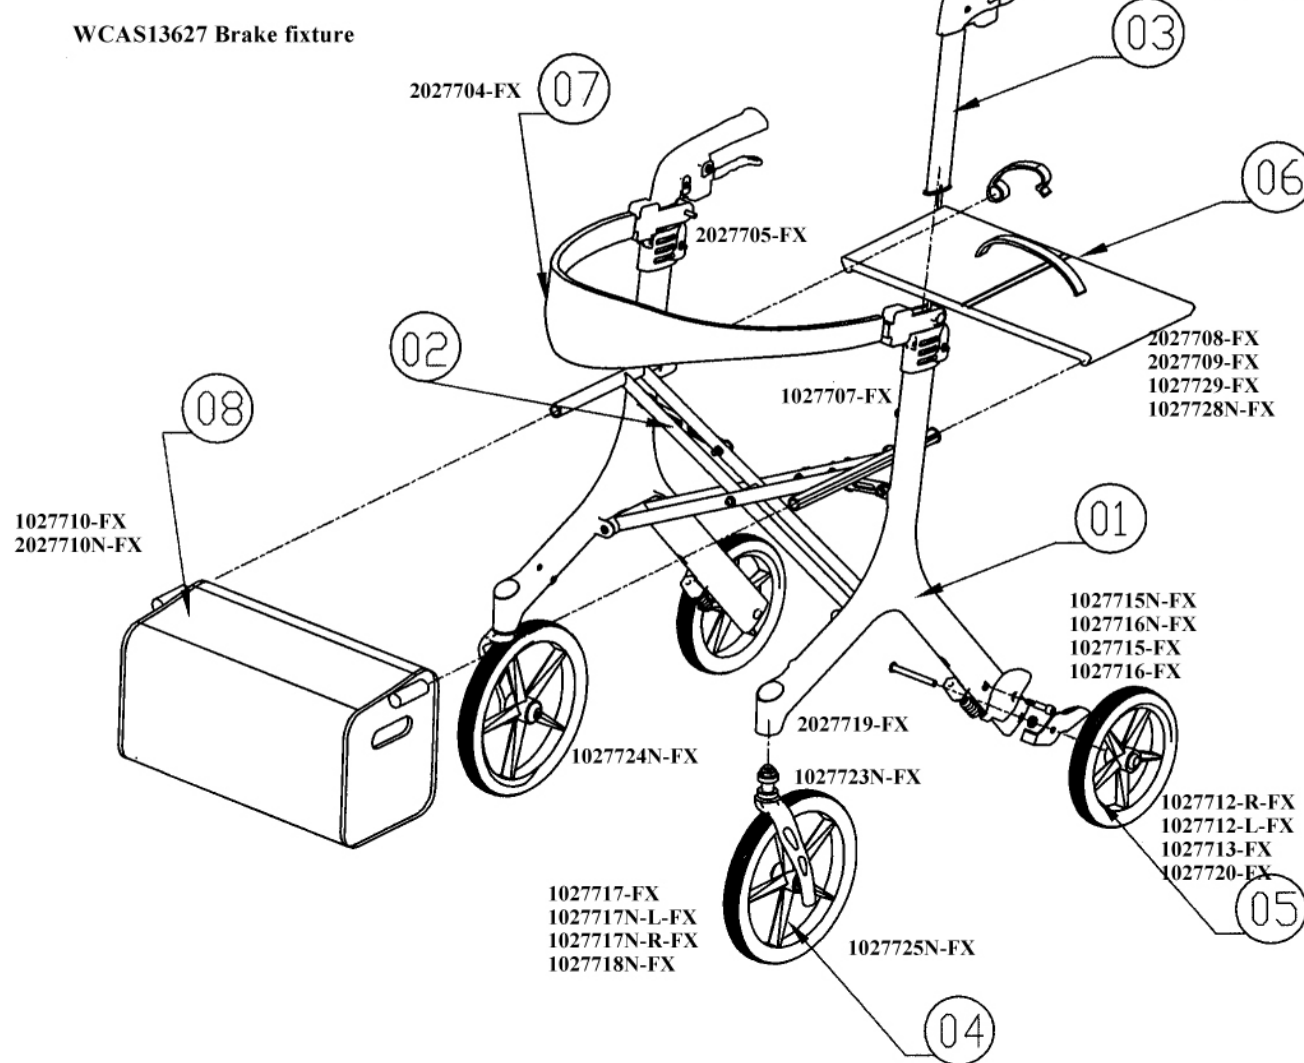

2027731-FX cable medium
2027732-FX cable large

9346376000574 Cup holder
1027732-FX Cane holder

WCAS13627 Brake fixture

2027702-FX
2027703-FX
Carbon Fibre version

2027702AL-FX
2027703AL-FX
Aluminum version

Ellipse Superlite Spare parts