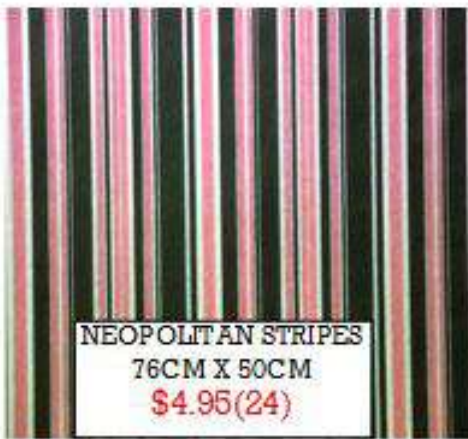

* Available in 700mm

RIBBONS-BUY 1 GET 1 FREE

SHEER DELIGHT 38mmx9M -\$12

A. DUSKY PINK

B. MAUVE

C. WEDGEWOOD

D. LAVENDER

E. ELEGANCE CREAM/PEARL EDGE 50mm x 10M (WIRED) -\$14 (*ALSO AVAILABLE IN WHITE)

**SIMBA
JUTE BAG**
25HX32WX10.5G CM
\$4.95

TISSUES

NEOPOLITAN STRIPES
76CM X 50CM
\$4.95(24)

BLUE LAGOON
76CM X 50CM
\$6.95(20)

CABANA
76CM X 50CM
\$4.95(20)

PICCADILLY
50CM X 66CM
\$4.95(24)
\$16.95(100)

ORSINI
50CM X 66CM
\$4.95(24)
\$16.95(100)