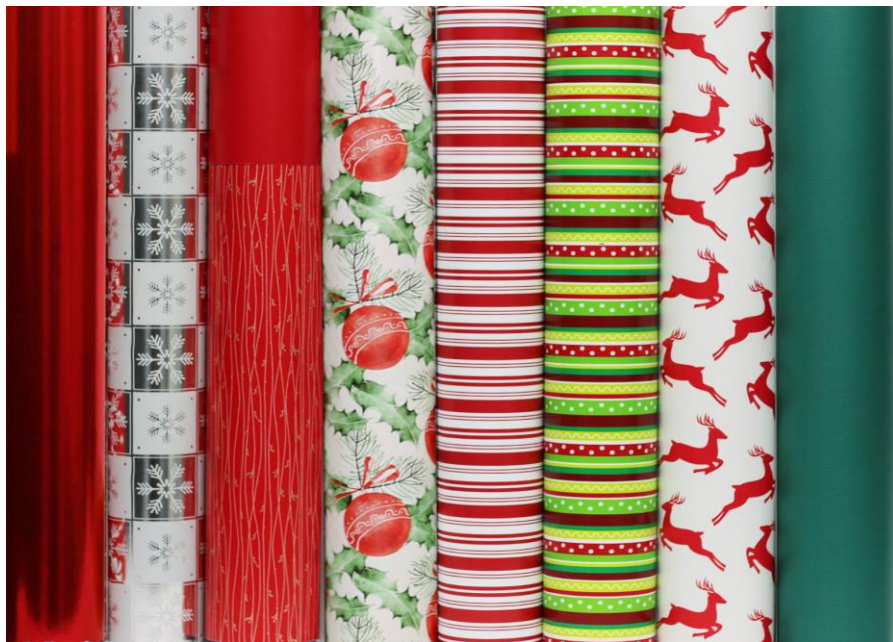

pan pacific marketing

Specials 2020

* While stocks last

All Wrapping Paper \$30 or Under

Giftwrap 500mmx50M

left to right

**Available in 700mm wide*

Buzzy Bugs	\$ 29.00
Rib Aubergine/Gold	\$ 30.00
Cats and Dogs *	\$ 20.00
Tabago	\$ 19.00
Sparkie *	\$ 29.00
Chevron Black *	\$ 25.00
Serenity	\$ 30.00
Monster	\$ 29.00

Giftwrap 500mmX50M

left to right

Metallic Red (570mm)	\$ 25.00
Snowflakes Silver	\$ 29.00
Twiggy *	\$ 25.00
Magella	\$ 15.00
Candy Stripe	\$ 20.00
Whimsical Stripe *	\$ 20.00
Prancer 700mm	\$ 25.00
Rib Hunter (600mm)	\$ 20.00

Special Sofia 38mm x 50M

** NO RETURN **

left to right

\$7.95	>	\$ 3.95
(SP) Pink		
(SP) Mauve		
(SP) Pastel Green		
(SP) Lavender		
(SP) Purple		
(SP) Burgundy		
(SP) Sunglow		

Flutterby (Bottom) 500mm x 50M \$20

Rib Kraft Specials

(roll of 50M)

left to right

	Width	Price
Dusky Pink	600mm	\$ 29
Velvet Cranberry	300mm	\$ 15
	600mm	\$ 39
Plum	600mm	\$ 39
Lavender	350mm	\$ 15
	500mm	\$ 29
	700mm	\$ 39
Velvet Rose	350mm	\$ 15
	700mm	\$ 39
Petunia	350mm	\$ 15
	700mm	\$ 39