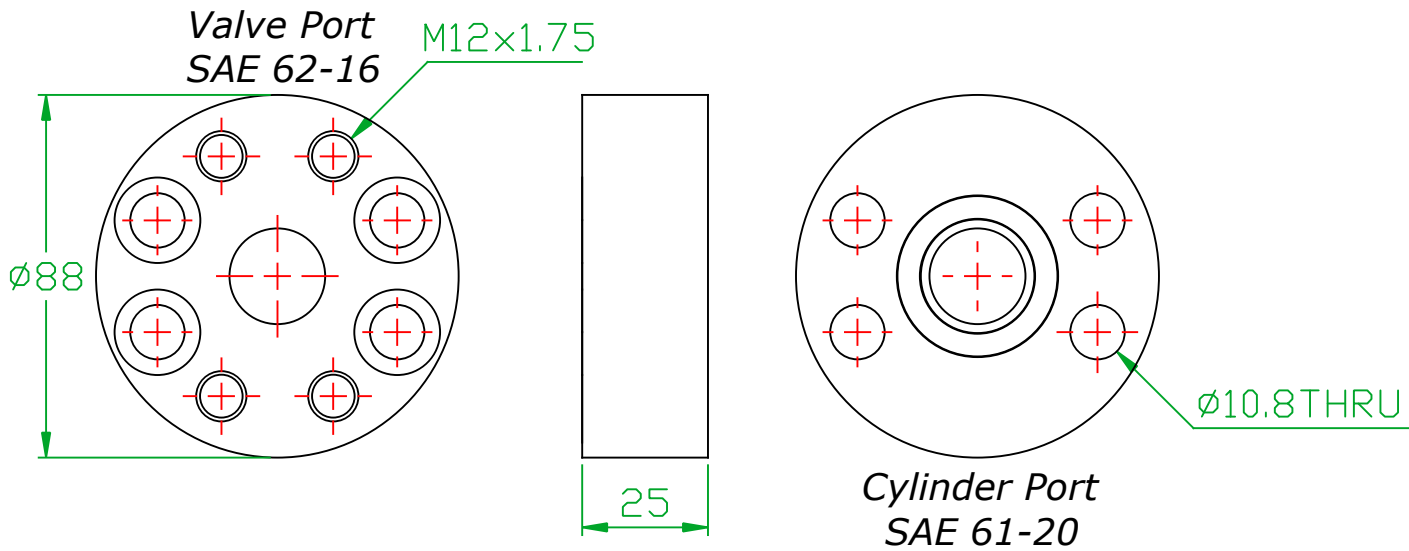

Port Adaptor Block - P53500

Cylinder Port: SAE 61-20

Valve Port: SAE 62-16

Offset: 90°

* All dimensions are millimeters unless otherwise noted

** Drawing is not to scale