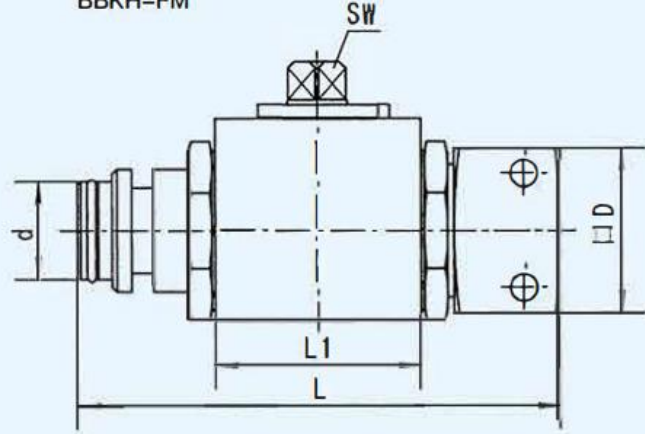

2-WAY BALL VALVES WITH THREADED CONNECTIONS

Item Code

BBKH	-	10	-	FF
[1]		[2]		[3]

- [1] Model: BBKH-2 way ball valve with mineral quick connections
- [2] Nominal diameter: 10, 13, 20, 25mm
- [3] Connection type: FF-Double female connector
FM-One female connector, one male connector

Dimensions

BBKH-FF

BBKH-FM

Model	DN	PN(bar)	L	L1	D	d	SW
BBKH-10-FF	10	500	113	42	30	-	9
BBKH-10-FM						14	
BBKH-13-FF	13	500	118	48	35	-	9
BBKH-13-FM						18	
BBKH-20-FF	20	315	138	60	40	-	14
BBKH-20-FM						24	
BBKH-25-FF	25	315	151	65	52	-	14
BBKH-25-FM						31	