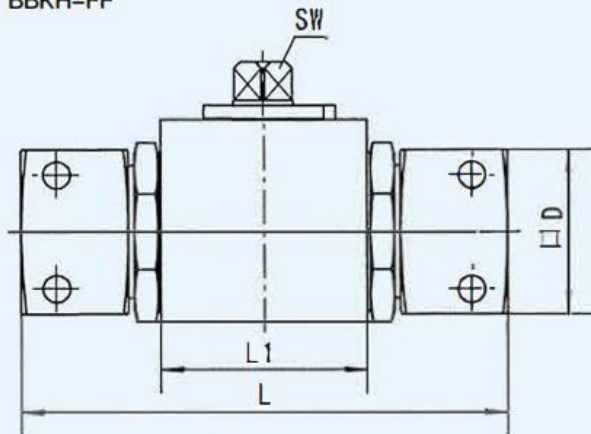

2-WAY BALL VALVES WITH THREADED CONNECTIONS

Item Code

BBKH	-	10	-	FF
[1]		[2]		[3]

- [1] Model: BBKH-2 way ball valve with mineral quick connections
- [2] Nominal diameter: 10, 13, 20, 25mm
- [3] Connection type: FF-Double female connector
FM-One female connector, one male connector

Dimensions

BBKH-FF

BBKH-FM

Model	DN	PN(bar)	L	L1	D	d	SW
BBKH-10-FF	10	500	113	42	30	-	9
BBKH-10-FM						14	
BBKH-13-FF	13	500	118	48	35	-	9
BBKH-13-FM						18	
BBKH-20-FF	20	315	138	60	40	-	14
BBKH-20-FM						24	
BBKH-25-FF	25	315	151	65	52	-	14
BBKH-25-FM						31	