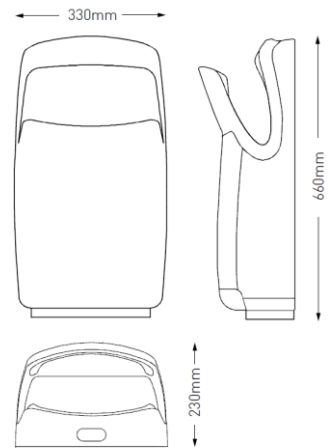

COLOUR OPTIONS

SJD2EXE-PEARL

SJD2EXE-PLATINUM

DIMENSIONS

SPECIFICATIONS

Cover	ABS/Polycarbonate, Antimicrobial Infused
Motor	30,000rpm 2 speed Brushless Electronic Motor
Power Consumption	1000W Max 4.5amps
Element	Nil
Rating	230-240V AC IP33
Switching	Infrared Self Adjusting
Sound levels	75dBA @ 1m
Max Airflow	155m/sec
Dimensions	330W x 660H x 230Dmm
Warranty	The Supreme Comprehensive Hand Dryer Warranty – 36 month Warranty
Standards	Complies with New Zealand and Australian Standards