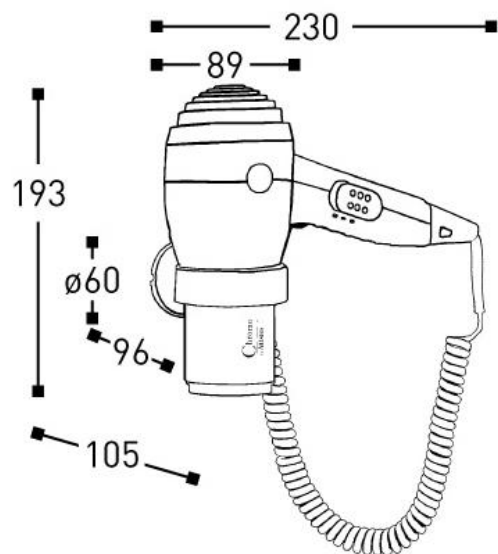

ALISEO CHROMO

1200W Hotel Hair Dryer

- Two heat/speed setting
- Ergonomic safety release button
- Wall mounted hair dryer

ALISEO CHROMO

WHERE DESIGN MEETS COMFORT

Style and Design meets Innovation with the German made Aliseo Chromo. Designed for comfort featuring minimum weight, a rubberized soft touch finish and ribbed anti-slip handle. With maximum air flow and a narrow air concentrator for pinpoint styling, your guests will receive the ultimate hair drying experience.

DIMENSIONS

SPECIFICATIONS

Model Number ALIH010407
Colour Black with Chrome accents
Motor 240V AC / 600 – 1200W

DIMENSIONS

Hair Dryer 230W x 193H x 89D mm
Holder 92W x 114H x 125D mm
Coil 50cm, extended: 120cm

Wall holder with LED-lighted interrupter switch and gel pad protection.