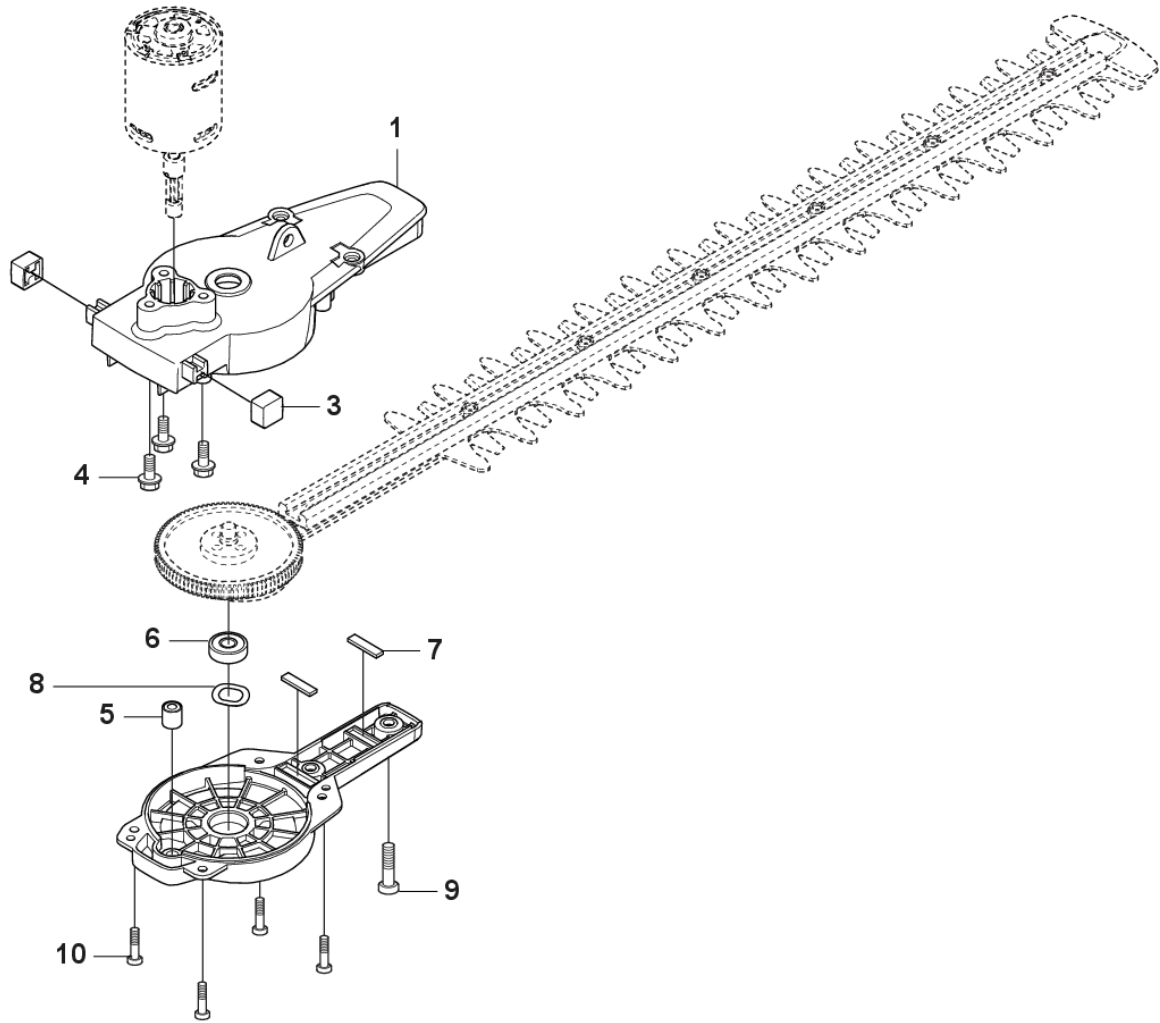

## **AU/NZ, Kit inclusive battery BLi10 and Charger C80**

**B** 215i HD45  
GEARS

<b>Reference</b>	<b>Article Number</b>	<b>Article Name</b>	<b>Quantity</b>	<b>Comment</b>
1	534994801	GEARBOX ASSY Gearbox assembly	1	
2	582492601	COVER GEAR BOX	1	
3	585818801	SLEEVE GEARBOX SHOCK ABSORBING	2	
4	585944401		3	
5	585628301	Needle bearing	1	
6	585635801	BALL BEARING 607 2z	1	
7	585628201	PAD DUSTPROOF	2	
8	588267701	GEARBOX Spring washer	1	
9	585818601	SCREW M5X20	2	
10	585818701	SCREW M4X12	4	
11	503989603	GREASE 20g HEDGE TRIMMER GEAR ISOFLEX TOPAS L32	1	

**C** 215iHD45  
HANDLE

<b>Reference</b>	<b>Article Number</b>	<b>Article Name</b>	<b>Quantity</b>	<b>Comment</b>
1	536535502	HANDLE ASSY 215iHD45/55	1	

**D** 215 iHD45  
HOUSING

Reference	Article Number	Article Name	Quantity	Comment
1	529885601	COVER TOP	1	
2	536503301	SPRING CASSETTE ASSY spring assy	1	
3	585633901	COVER BOTTOM	1	
4	529885701	TRIGGER MAIN	1	
5	585589301	LEVER TRIGGER	1	
6	585819002	SCREW ST4X16	9	
7	591468202	SCREW HEXALOBULAR SOCKET PAN HEAD SELF TAPPING ST4X22 T20 St ZP- BC	2	
8	591468201	SCREW HEXALOBULAR SOCKET PAN HEAD SELF TAPPING ST4X16 T20 St ZP- BC	2	
9	536317901	HOUSING ASSY 215iHD Hedge Trimmer	1	