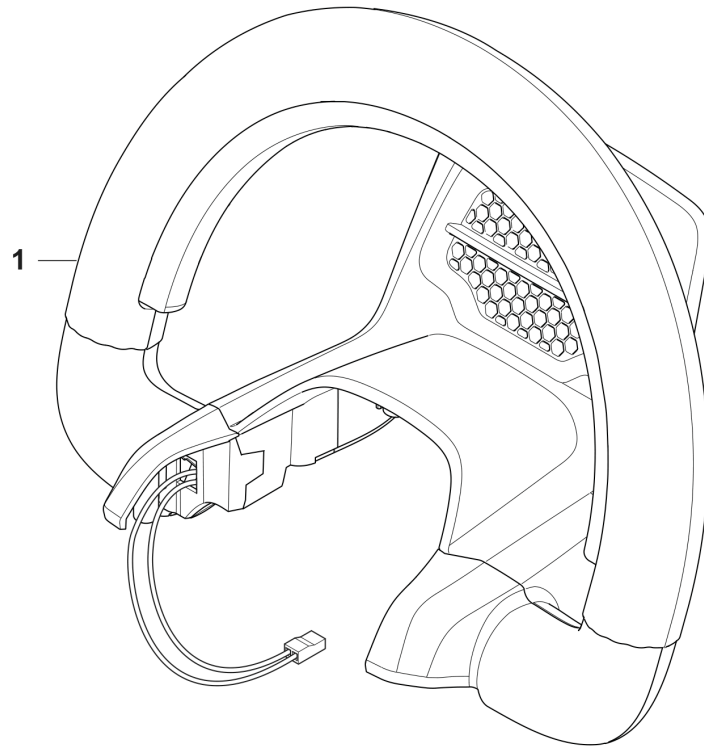

## **AU/NZ, Kit inclusive battery BLi10 and Charger C80**

**B** 215i HD45  
GEARS

<b>Reference</b>	<b>Article Number</b>	<b>Article Name</b>	<b>Quantity</b>	<b>Comment</b>
1	534994801	GEARBOX ASSY Gearbox assembly	1	
2	582492601	COVER GEAR BOX	1	
3	585818801	SLEEVE GEARBOX SHOCK ABSORBING	2	
4	585944401		3	
5	585628301	Needle bearing	1	
6	585635801	BALL BEARING 607 2z	1	
7	585628201	PAD DUSTPROOF	2	
8	588267701	GEARBOX Spring washer	1	
9	585818601	SCREW M5X20	2	
10	585818701	SCREW M4X12	4	
11	503989603	GREASE 20g HEDGE TRIMMER GEAR ISOFLEX TOPAS L32	1	

**C** 215iHD45  
HANDLE

<b>Reference</b>	<b>Article Number</b>	<b>Article Name</b>	<b>Quantity</b>	<b>Comment</b>
1	536535502	HANDLE ASSY 215iHD45/55	1	

**D** 215 iHD45  
HOUSING

Reference	Article Number	Article Name	Quantity	Comment
1	529885601	COVER TOP	1	
2	536503301	SPRING CASSETTE ASSY spring assy	1	
3	585633901	COVER BOTTOM	1	
4	529885701	TRIGGER MAIN	1	
5	585589301	LEVER TRIGGER	1	
6	585819002	SCREW ST4X16	9	
7	591468202	SCREW HEXALOBULAR SOCKET PAN HEAD SELF TAPPING ST4X22 T20 St ZP- BC	2	
8	591468201	SCREW HEXALOBULAR SOCKET PAN HEAD SELF TAPPING ST4X16 T20 St ZP- BC	2	
9	536317901	HOUSING ASSY 215iHD Hedge Trimmer	1	