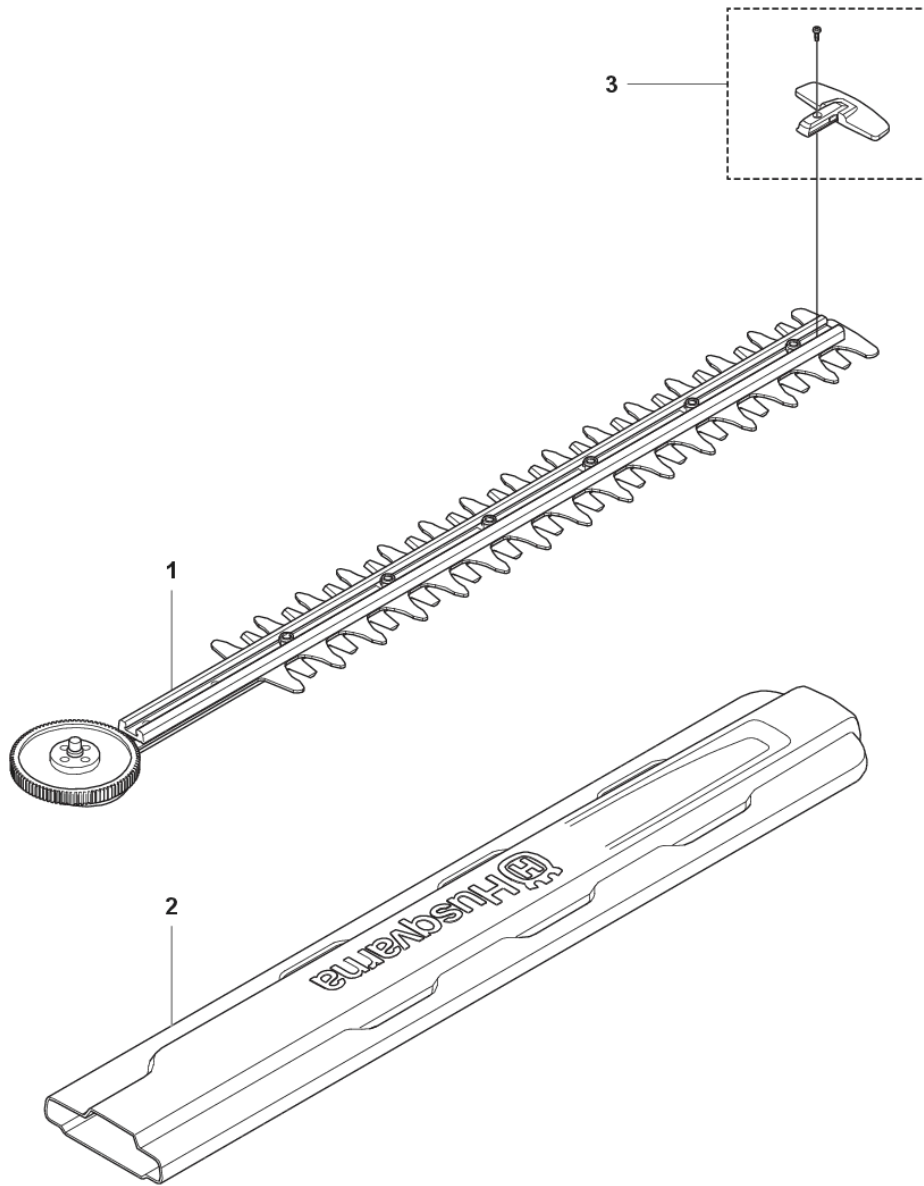

A 215iHD45
CUTTING EQUIPMENT

Reference	Article Number	Article Name	Quantity	Comment
1	590655101	DRIVER ASSY EU VERSION	1	
2	585637301		1	
3	588760101	BLADE tip system	1