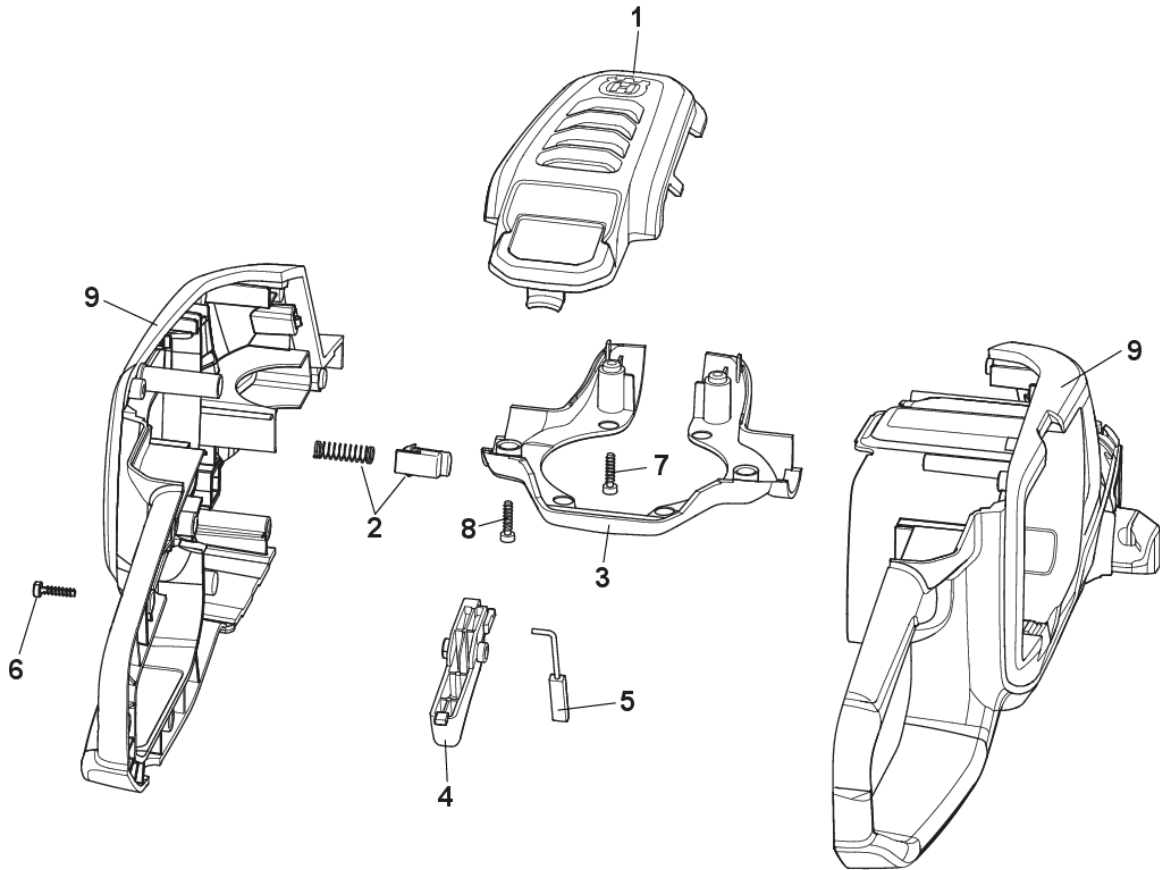

## **AU/NZ, Kit inclusive battery BLi10 and Charger C80**

**B** 215i HD45  
GEARS

<b>Reference</b>	<b>Article Number</b>	<b>Article Name</b>	<b>Quantity</b>	<b>Comment</b>
1	534994801	GEARBOX ASSY Gearbox assembly	1	
2	582492601	COVER GEAR BOX	1	
3	585818801	SLEEVE GEARBOX SHOCK ABSORBING	2	
4	585944401		3	
5	585628301	Needle bearing	1	
6	585635801	BALL BEARING 607 2z	1	
7	585628201	PAD DUSTPROOF	2	
8	588267701	GEARBOX Spring washer	1	
9	585818601	SCREW M5X20	2	
10	585818701	SCREW M4X12	4	
11	503989603	GREASE 20g HEDGE TRIMMER GEAR ISOFLEX TOPAS L32	1	

**C** 215iHD45  
HANDLE

<b>Reference</b>	<b>Article Number</b>	<b>Article Name</b>	<b>Quantity</b>	<b>Comment</b>
1	536535502	HANDLE ASSY 215iHD45/55	1	

**D** 215 iHD45  
HOUSING

Reference	Article Number	Article Name	Quantity	Comment
1	529885601	COVER TOP	1	
2	536503301	SPRING CASSETTE ASSY spring assy	1	
3	585633901	COVER BOTTOM	1	
4	529885701	TRIGGER MAIN	1	
5	585589301	LEVER TRIGGER	1	
6	585819002	SCREW ST4X16	9	
7	591468202	SCREW HEXALOBULAR SOCKET PAN HEAD SELF TAPPING ST4X22 T20 St ZP- BC	2	
8	591468201	SCREW HEXALOBULAR SOCKET PAN HEAD SELF TAPPING ST4X16 T20 St ZP- BC	2	
9	536317901	HOUSING ASSY 215iHD Hedge Trimmer	1	