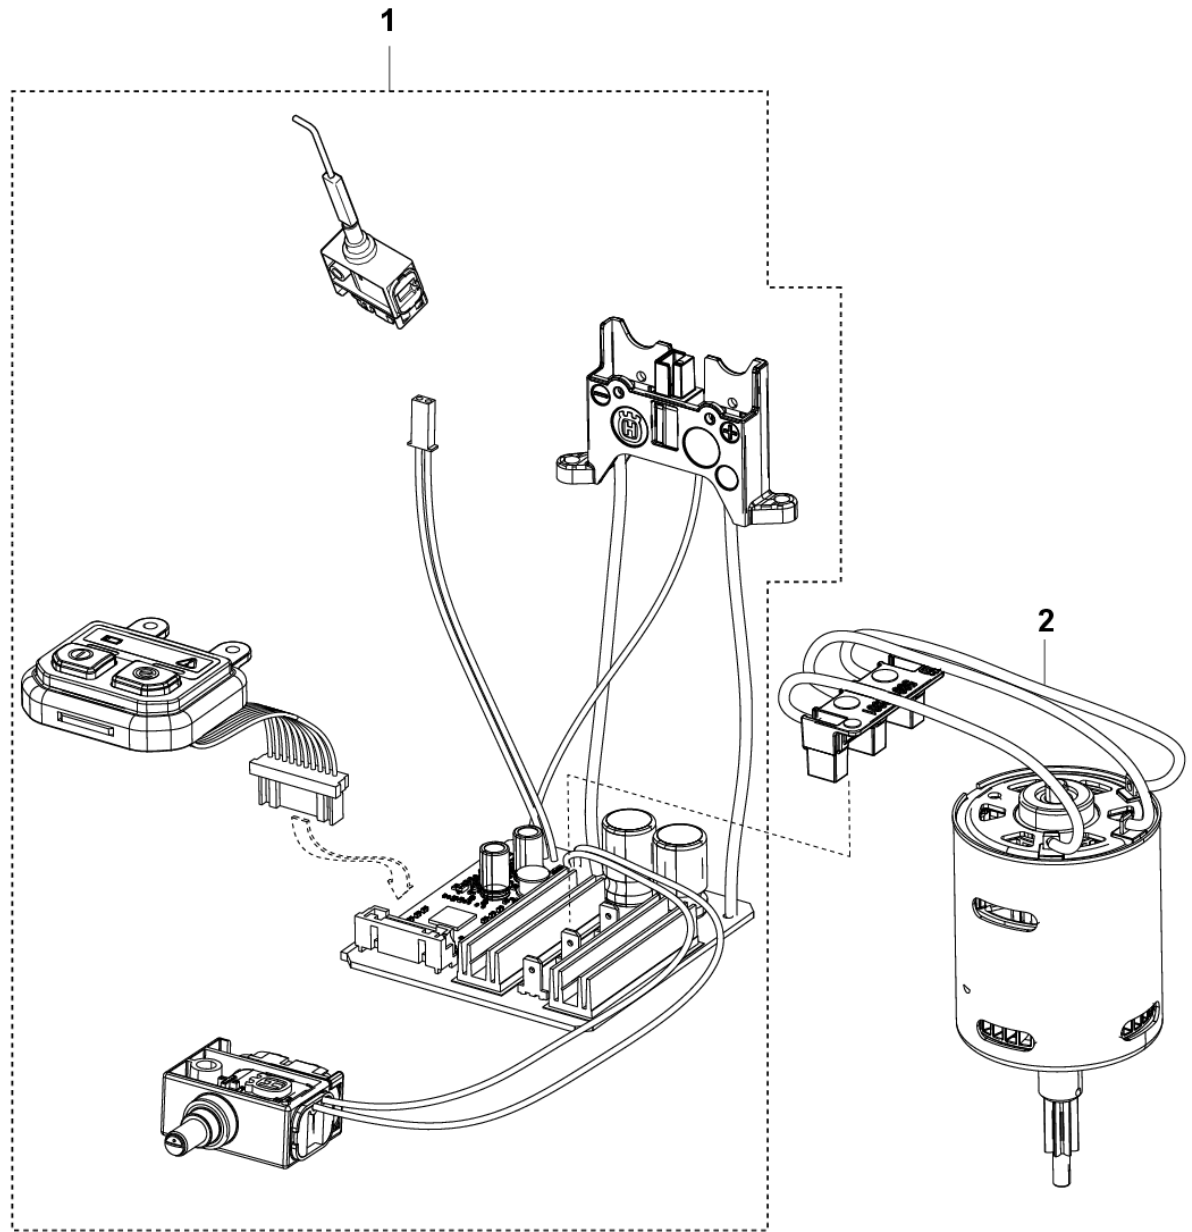

**C** 215iHD45  
HANDLE

<b>Reference</b>	<b>Article Number</b>	<b>Article Name</b>	<b>Quantity</b>	<b>Comment</b>
1	536535502	HANDLE ASSY 215iHD45/55	1	

**D** 215 iHD45  
HOUSING

Reference	Article Number	Article Name	Quantity	Comment
1	529885601	COVER TOP	1	
2	536503301	SPRING CASSETTE ASSY spring assy	1	
3	585633901	COVER BOTTOM	1	
4	529885701	TRIGGER MAIN	1	
5	585589301	LEVER TRIGGER	1	
6	585819002	SCREW ST4X16	9	
7	591468202	SCREW HEXALOBULAR SOCKET PAN HEAD SELF TAPPING ST4X22 T20 St ZP- BC	2	
8	591468201	SCREW HEXALOBULAR SOCKET PAN HEAD SELF TAPPING ST4X16 T20 St ZP- BC	2	
9	536317901	HOUSING ASSY 215iHD Hedge Trimmer	1	

**E** 215 iHD45  
ELECTRICAL

<b>Reference</b>	<b>Article Number</b>	<b>Article Name</b>	<b>Quantity</b>	<b>Comment</b>
1	535586001	ELECTRICAL SYSTEM G5.b 215iHD - ROW	1	
2	536535701	MOTOR ASSY 215iHD45	1	BLDC,535W, 3 PHASES,36V