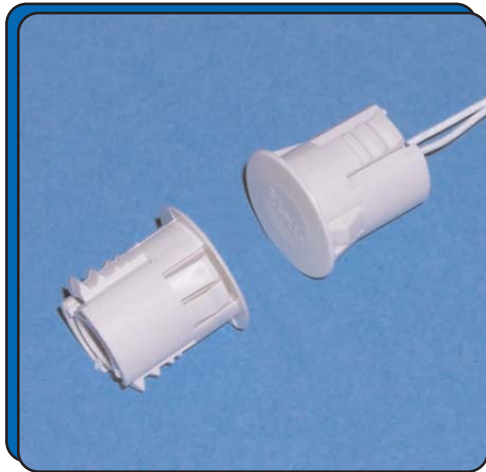

**RECESSED 3/4" DIA.
MAGNETIC CONTACT
VIP48**

FEATURES:

- * 3/4" Dia. Recessed Magnetic Contact
- * 12" #22 AWG Wire Leads
- * Rare Earth Magnet
- * Self Locking in Steel Frames and Wood
- * Contacts and Magnets Available Separately
- * Colors: White and Brown
- * Lifetime Warranty
- * Safety Approvals

MAGNET

SWITCH

ALTERNATE RARE EARTH MAGNETS

Part Number	Loop Type	Electrical Configuration	Gap in Steel	Maximum Initial Contact Resistance (Ohm)	Maximum Contact Rating (W)	Maximum Switching Voltage (VDC/VAC)	Maximum Switching Current (A)
VIP48	Closed	N/O	1/2"	.100	10	100	.500
VIP48W	Closed	N/O	1"	.100	10	100	.500