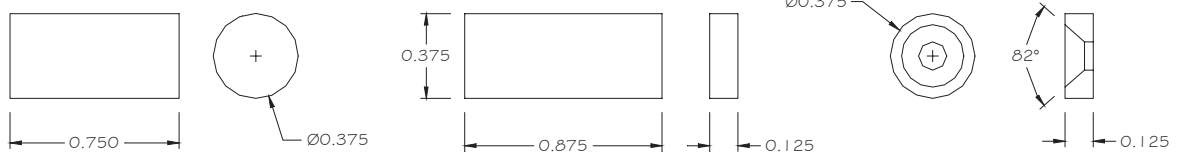

**RECESSED 3/4" DIA.
MAGNETIC CONTACT
VIP48**

FEATURES:

- * 3/4" Dia. Recessed Magnetic Contact
- * 12" #22 AWG Wire Leads
- * Rare Earth Magnet
- * Self Locking in Steel Frames and Wood
- * Contacts and Magnets Available Separately
- * Colors: White and Brown
- * Lifetime Warranty
- * Safety Approvals

MAGNET

SWITCH

ALTERNATE RARE EARTH MAGNETS

Part Number	Loop Type	Electrical Configuration	Gap in Steel	Maximum Initial Contact Resistance (Ohm)	Maximum Contact Rating (W)	Maximum Switching Voltage (VDC/VAC)	Maximum Switching Current (A)
VIP48	Closed	N/O	1/2"	.100	10	100	.500
VIP48W	Closed	N/O	1"	.100	10	100	.500