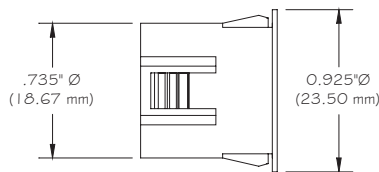

**RECESSED 3/4" DIA.
MAGNETIC CONTACT
VIP48**

FEATURES:

- * 3/4" Dia. Recessed Magnetic Contact
- * 12" #22 AWG Wire Leads
- * Rare Earth Magnet
- * Self Locking in Steel Frames and Wood
- * Contacts and Magnets Available Separately
- * Colors: White and Brown
- * Lifetime Warranty
- * Safety Approvals

MAGNET

SWITCH

ALTERNATE RARE EARTH MAGNETS

Part Number	Loop Type	Electrical Configuration	Gap in Steel	Maximum Initial Contact Resistance (Ohm)	Maximum Contact Rating (W)	Maximum Switching Voltage (VDC/VAC)	Maximum Switching Current (A)
VIP48	Closed	N/O	1/2"	.100	10	100	.500
VIP48W	Closed	N/O	1"	.100	10	100	.500