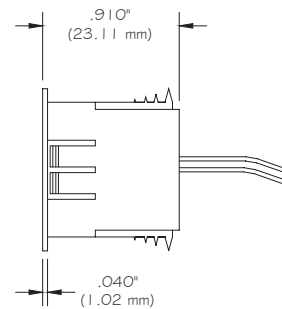

**RECESSED 3/4" DIA.
MAGNETIC CONTACT
VIP48**

FEATURES:

- * 3/4" Dia. Recessed Magnetic Contact
- * 12" #22 AWG Wire Leads
- * Rare Earth Magnet
- * Self Locking in Steel Frames and Wood
- * Contacts and Magnets Available Separately
- * Colors: White and Brown
- * Lifetime Warranty
- * Safety Approvals

MAGNET

SWITCH

ALTERNATE RARE EARTH MAGNETS

Part Number	Loop Type	Electrical Configuration	Gap in Steel	Maximum Initial Contact Resistance (Ohm)	Maximum Contact Rating (W)	Maximum Switching Voltage (VDC/VAC)	Maximum Switching Current (A)
VIP48	Closed	N/O	1/2"	.100	10	100	.500
VIP48W	Closed	N/O	1"	.100	10	100	.500