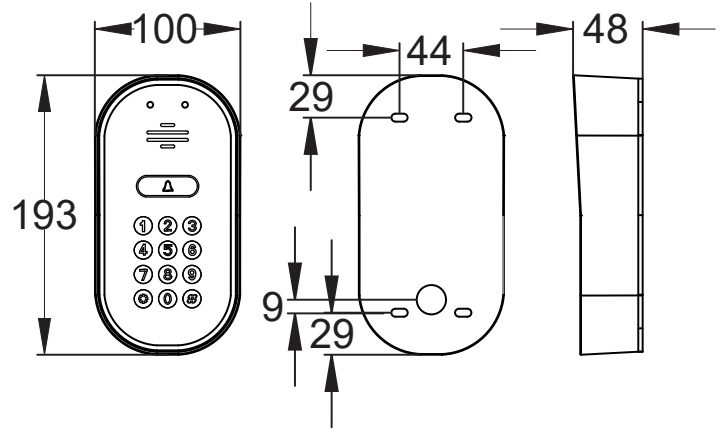

Area code:
EU (Europe)
US (USA)
AU (Australia & NZ)

LITE-ARC-RBK-EU

LITE-ARC-RB-EU (NON KP)

Stylish all black panel. Aluminium body and gloss black acrylic facia. Complete with modern blue illuminated buttons and surrounded by our silicon neon blue lit Arc.