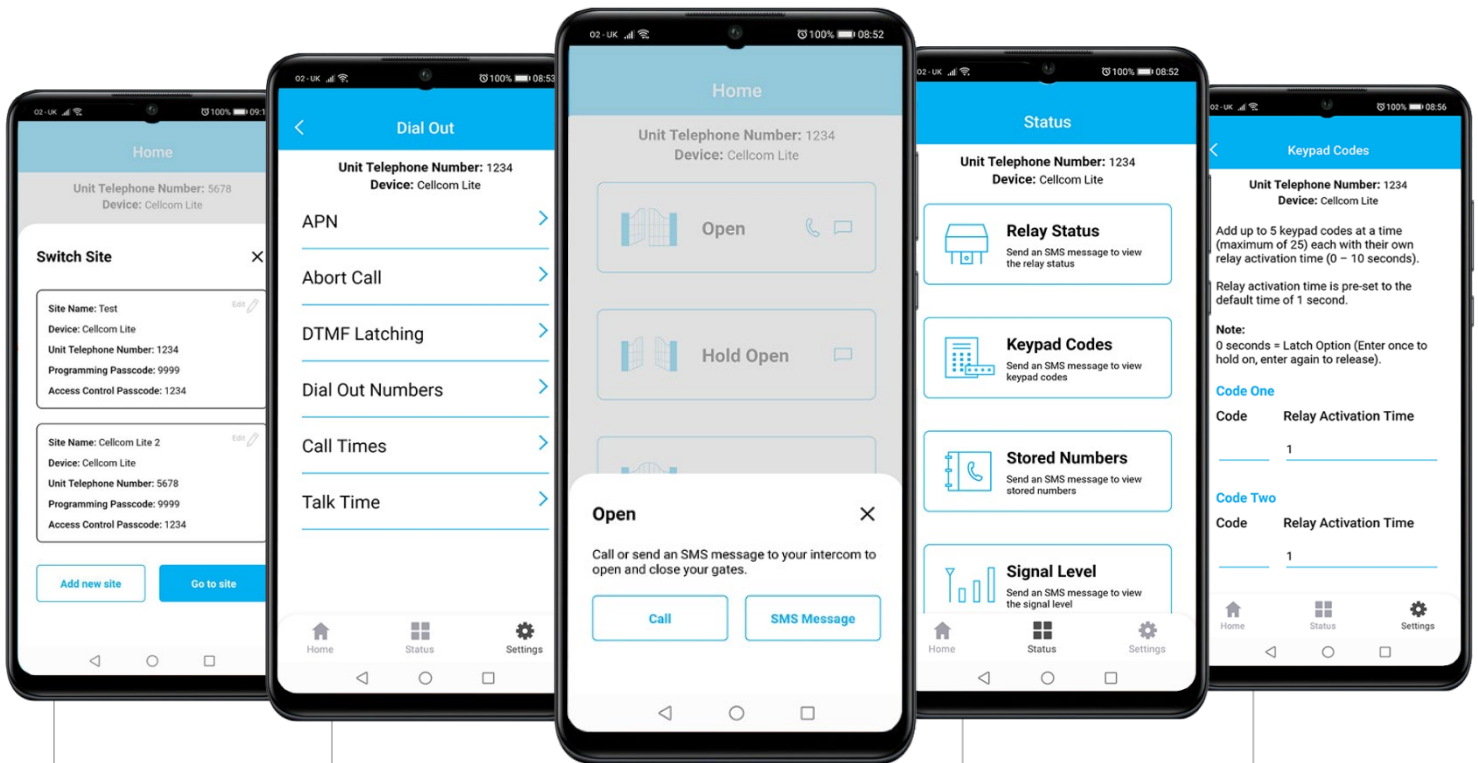

CELLCOM *lite*

Simple, Effective GSM Intercom

- Calls your home phone and mobiles on roll-over when visitor presses call button.
- Never miss a visitor with mobile calling.
- Works with any standard contract or Pre-Pay GSM Nano SIM card.
- Comes with optional 12 month contract SIM, unlimited calls and texts. (UK/IRE only)
(Please check out www.aesglobaltelecom.com for sim information)
- **NEW free** AES Lite app for installer programming.
- Homeowner can use app to trigger gates.

Add keypad codes by App/SMS.

Illuminated call button and keypad option.

High gain antenna as standard!

1x Relays

Puck Antenna as standard.

Technical Details

| | | | |
|------------------------------------|--------------------------------------|---------------------|------------------------------|
| Dial Out Numbers | 3 | Relays | 1 |
| Permanent Codes | 25 | Relay Type | N/C and N/O |
| Permanent Caller ID Numbers | 25 | Relay Load | 2 amps, 24v ac max |
| Power Consumption | 100mA on dial out, 220mA peak demand | Modem Models | 4G Europe, 4G USA, 4G AUS/NZ |
| Power Supply | 24v dc (24v dc 2A adaptor included) | | |

Installer / User App

Switch site function for programming and navigating multiple sites.

Program dial out numbers and other related features.

Speed dial or send SMS to control gates.

Check stored information and current status of intercom.

Program multiple keypad codes in one SMS.

User friendly new app. To help homeowners control their GSM intercom and gates/doors. Simple mobile access!

Area code:
EU (Europe)
US (USA)
AU (Australia & NZ)

LITE-IB-EU (Europe)