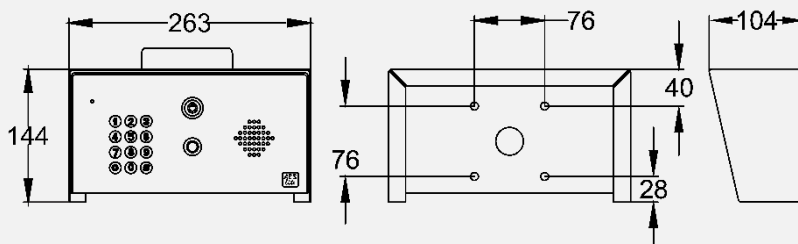

LITE-PB-EU (Europe)

LITE-PBK-EU (Europe)

Industrial version pedestal mount panels, vehicle entrances, trucks and loud industrial applications. BS316 marine grade stainless steel construction with gloss black face trim. Complete with **blue** illuminated buttons. (Keypad & non keypad panels)