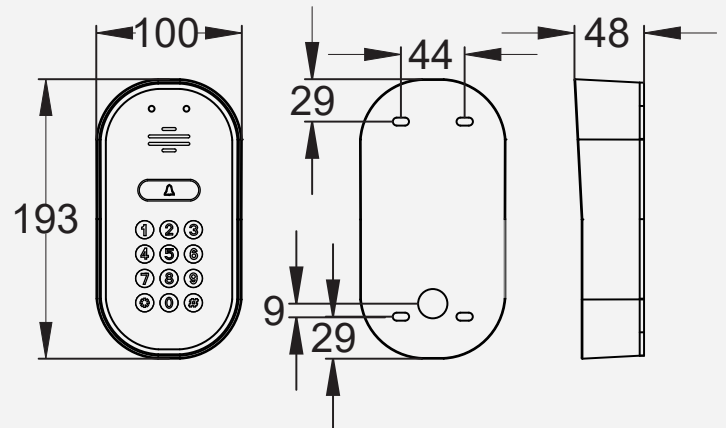

Area code:
EU (Europe)
US (USA)
AU (Australia & NZ)

LITE-ARC-RBK-EU

LITE-ARC-RB-EU (NON KP)

Stylish all black panel. Aluminium body and gloss black acrylic facia. Complete with modern blue illuminated buttons and surrounded by our silicon neon blue lit Arc.