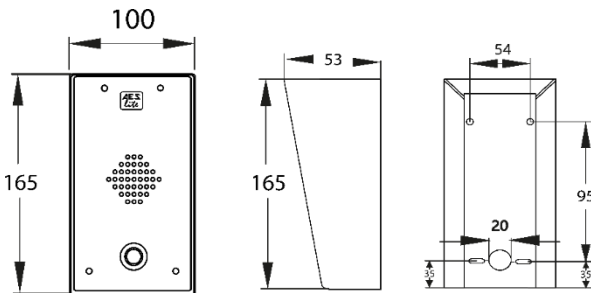

Area code:
EU (Europe)
US (USA)
AU (Australia & NZ)

LITE-IB-EU (Europe)