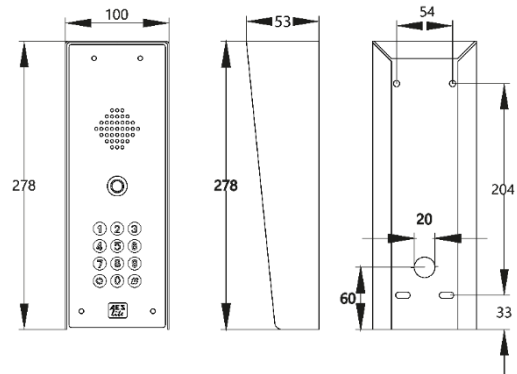

LITE-IBK-EU (Europe)

Ultra stylish all black panels with textured powder coated aluminium hood and gloss black acrylic facia trim over a tough metal back plate. Complete with **blue** illuminated buttons. (Keypad & non keypad panels)