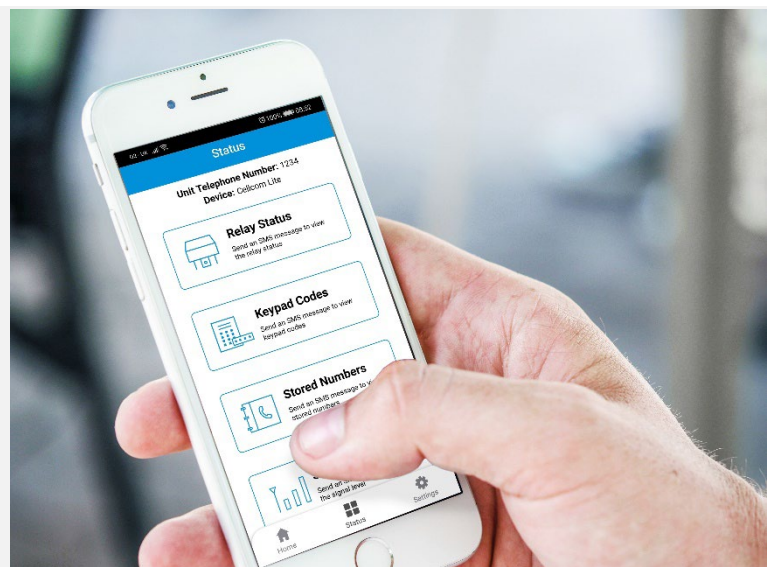

Installer / User App

Switch site function for programming and navigating multiple sites.

Program dial out numbers and other related features.

Speed dial or send SMS to control gates.

Check stored information and current status of intercom.

Program multiple keypad codes in one SMS.

User friendly new app. To help homeowners control their GSM intercom and gates/doors. Simple mobile access!

Area code:
EU (Europe)
US (USA)
AU (Australia & NZ)

LITE-IB-EU (Europe)