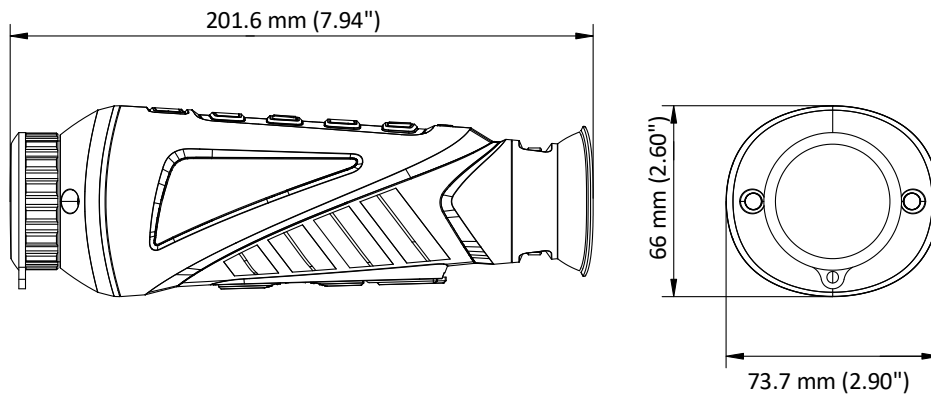

Detection Range Table

* The table is only for reference, the performance may vary from camera to camera.

Wide Range Coverage

There is range limit for detecting, recognizing, and identifying human/vehicle targets.

Detection Range (Vehicles: 1.4×4.0m)	Detection Range (Humans: 1.8×0.5m)	Recognition Range (Vehicles: 1.4×4.0m)	Recognition Range (Humans: 1.8×0.5m)	Identification Range (Vehicles: 1.4×4.0m)	Identification Range (Humans: 1.8×0.5m)
3157 m	1029 m	789 m	257 m	395 m	129 m

Available Model

DS-2TS06-35XF/W

Dimension