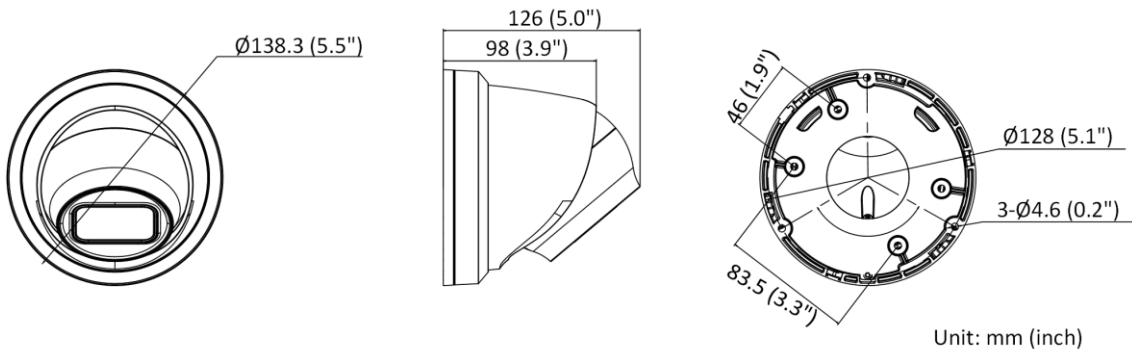

▪ **Dimension**

▪ **Accessory**

▪ **Optional**

DS-1273ZJ-140 Wall Mount	DS-1271ZJ-140 Pendant Mount