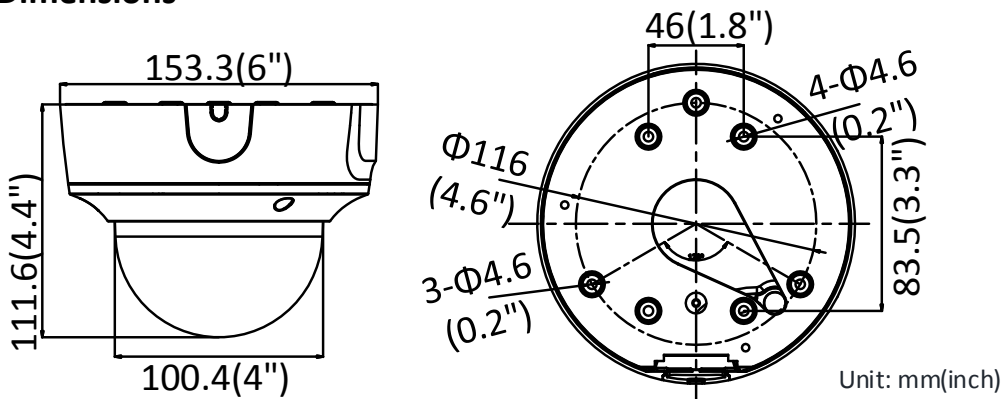

Material	Metal
Dimensions	Camera: Φ 153.3 × 111.6mm (Φ 6" × 4.4")
Weight	Camera: Approx. 835g (1.8 lb.) With Package: Approx. 1305g (2.9 lb.)

Available Model:

DS-2CD2745G1-IZ(2.8 to 12 mm), DS-2CD2745G1-IZS(2.8 to 12 mm)

Dimensions

Accessories

DS-1475ZJ-SUS
Vertical Pole Mount

DS-1476ZJ-SUS
Corner Mount