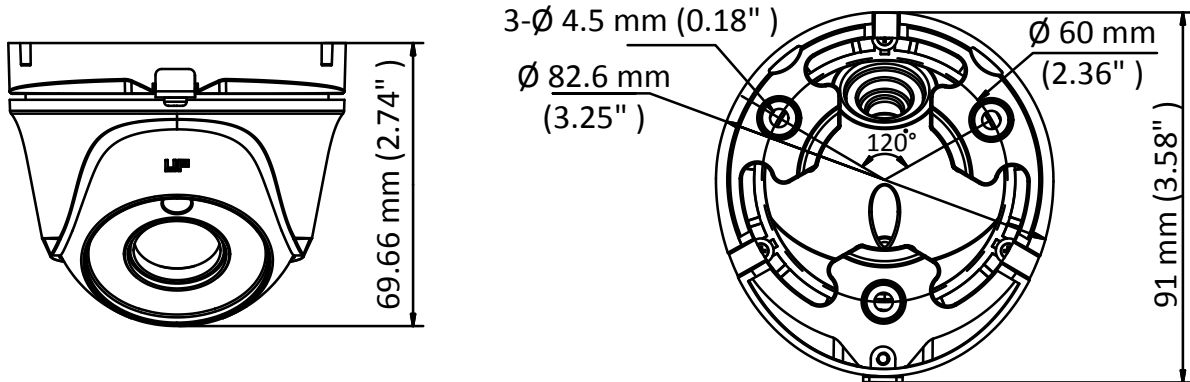

### Key Features

- 4 MP high-performance CMOS
- 2560 × 1440 resolution
- 2.8 mm, 3.6 mm, 6 mm fixed lens
- Day/Night switch
- EXIR 2.0, smart IR, up to 20 m IR distance
- 4 in 1 video output (switchable TVI/AHD/CVI/CVBS)
- IP66

## Specifications

<b>Camera</b>	
Image Sensor	4 MP CMOS image sensor
Signal System	PAL/NTSC
Resolution	2560 (H) × 1440 (V)
Min. Illumination	0.01 Lux@(F1.2, AGC ON), 0 Lux with IR
Shutter Time	1/25 (1/30) s to 1/50,000 s
Lens	2.8 mm, 3.6 mm, 6 mm
Horizontal Field of View	100.2° (2.8 mm), 88° (3.6 mm), 56.9° (6 mm)
Lens Mount	M12
Day & Night	IR cut filter
Angle Adjustment	Pan: 0° to 360°, Tilt: 0° to 75°, Rotation: 0° to 360°
Synchronization	Internal synchronization
Video Frame Rate	PAL: 1080p@25fps, 4 MP@25fps NTSC: 1080p@30fps, 4 MP@30fps
<b>Menu</b>	
AGC	High/Medium/Low/Off
D/N Mode	Auto/Color/BW (Black and White)
BLC	Support
DWDR	Support
Language	English
Functions	Brightness, Sharpness, DNR, Mirror, Smart IR
<b>Interface</b>	
Video Output	1 HD analog output
Switch Button	TVI/AHD/CVI/CVBS
<b>General</b>	
Operating Conditions	-40 °C to 60 °C (-40 °F to 140 °F), Humidity: 90% or less (non-condensation)
Power Supply	12 VDC ±15%
Power Consumption	Max. 4 W
Protection Level	IP66
Material	Metal
IR Range	Up to 20 m
Dimensions	∅ 82.6 mm × 69.66 mm (∅ 3.38" × 2.74")
Weight	230 g (0.51 lb.)

## Dimension