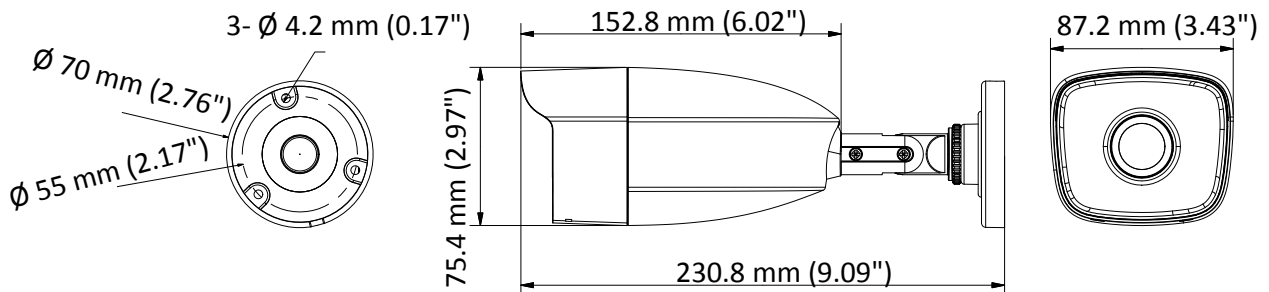

THC-B240-M 4 MP EXIR Bullet Camera

Key Features

- 4 MP high-performance CMOS
- 2560 × 1440 resolution
- 2.8 mm, 3.6 mm, 6 mm fixed lens
- Day/Night switch
- EXIR 2.0, smart IR, up to 40 m IR distance
- 4 in 1 video output (switchable TVI/AHD/CVI/CVBS)
- IP66

Specifications

Camera	
Image Sensor	4 MP CMOS image sensor
Signal System	PAL/NTSC
Resolution	2560 (H) × 1440 (V)
Min. Illumination	0.01 Lux@(F1.2, AGC ON), 0 Lux with IR
Shutter Time	1/25 (1/30) s to 1/50,000 s
Lens	2.8 mm, 3.6 mm, 6 mm
Horizontal Field of View	100.2° (2.8 mm), 88° (3.6 mm), 56.9° (6 mm)
Lens Mount	M12
Day & Night	IR cut filter
Angle Adjustment	Pan: 0° to 360°, Tilt: 0° to 180°, Rotation: 0° to 360°
Synchronization	Internal synchronization
Video Frame Rate	PAL: 1080p@25fps, 4 MP@25fps NTSC: 1080p@30fps, 4 MP@30fps
Menu	
AGC	High/Medium/Low/Off
D/N Mode	Auto/Color/BW (Black and White)
BLC	Support
DWDR	Support
Language	English
Functions	Brightness, Sharpness, DNR, Mirror, Smart IR
Interface	
Video Output	1 HD analog output
Switch Button	TVI/AHD/CVI/CVBS
General	
Operating Conditions	-40 °C to 60 °C (-40 °F to 140 °F), Humidity: 90% or less (non-condensation)
Power Supply	12 VDC ±15%
Power Consumption	Max. 4 W
Protection Level	IP66
Material	Metal
IR Range	Up to 40 m
Dimensions	75.4mm × 230.8 mm × 87.2 mm (2.97" × 9.09" × 3.43")
Weight	545 g (1.20 lb.)

Order Model

THC-B240-M

Dimension

Accessories

DS-1280ZJ-XS
Junction Box

DS-1H18
Video Balun

Melbourne Branch
121/45 Gilby Road, Mount Waverley, VIC 3149
P: 03 9558 8088 | F: 03 9558 8089
E: vicsales@netsecurity.com.au